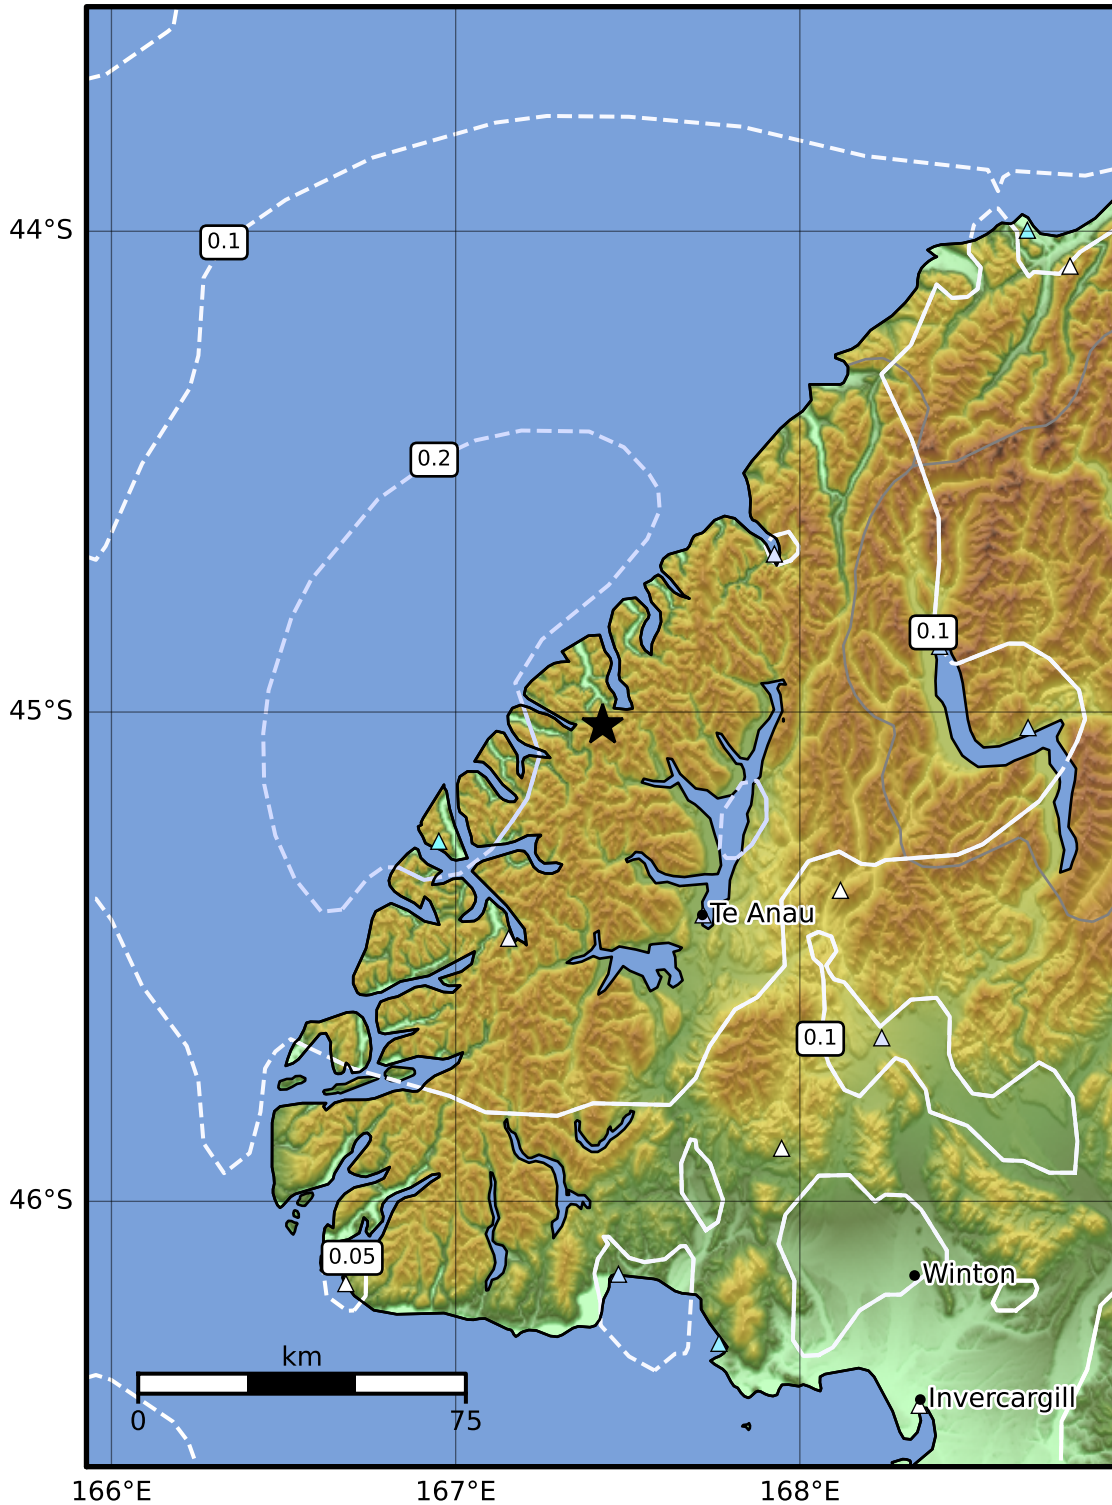

0.3 Second Peak Spectral Acceleration Map GNS Science

ShakeMap: Fiordland

Jun 12, 2023 06:10:02 UTC M4.0 S45.03 E167.43 Depth: 110.7km ID:2023p438532

| SA(0.3) (%g) | 0.1 | 0.2 | 0.5 | 1 | 2 | 5 | 10 | 20 | 50 | 100 | 200 |
|--------------|-----|-----|-----|---|---|---|----|----|----|-----|-----|
|--------------|-----|-----|-----|---|---|---|----|----|----|-----|-----|

Scale based on Moratalla et al.(2021) and Worden et al.(2012) Version 9: Processed 2023-06-12T07:02:08Z

△ Seismic Instrument ○ Reported Intensity ★ Epicenter