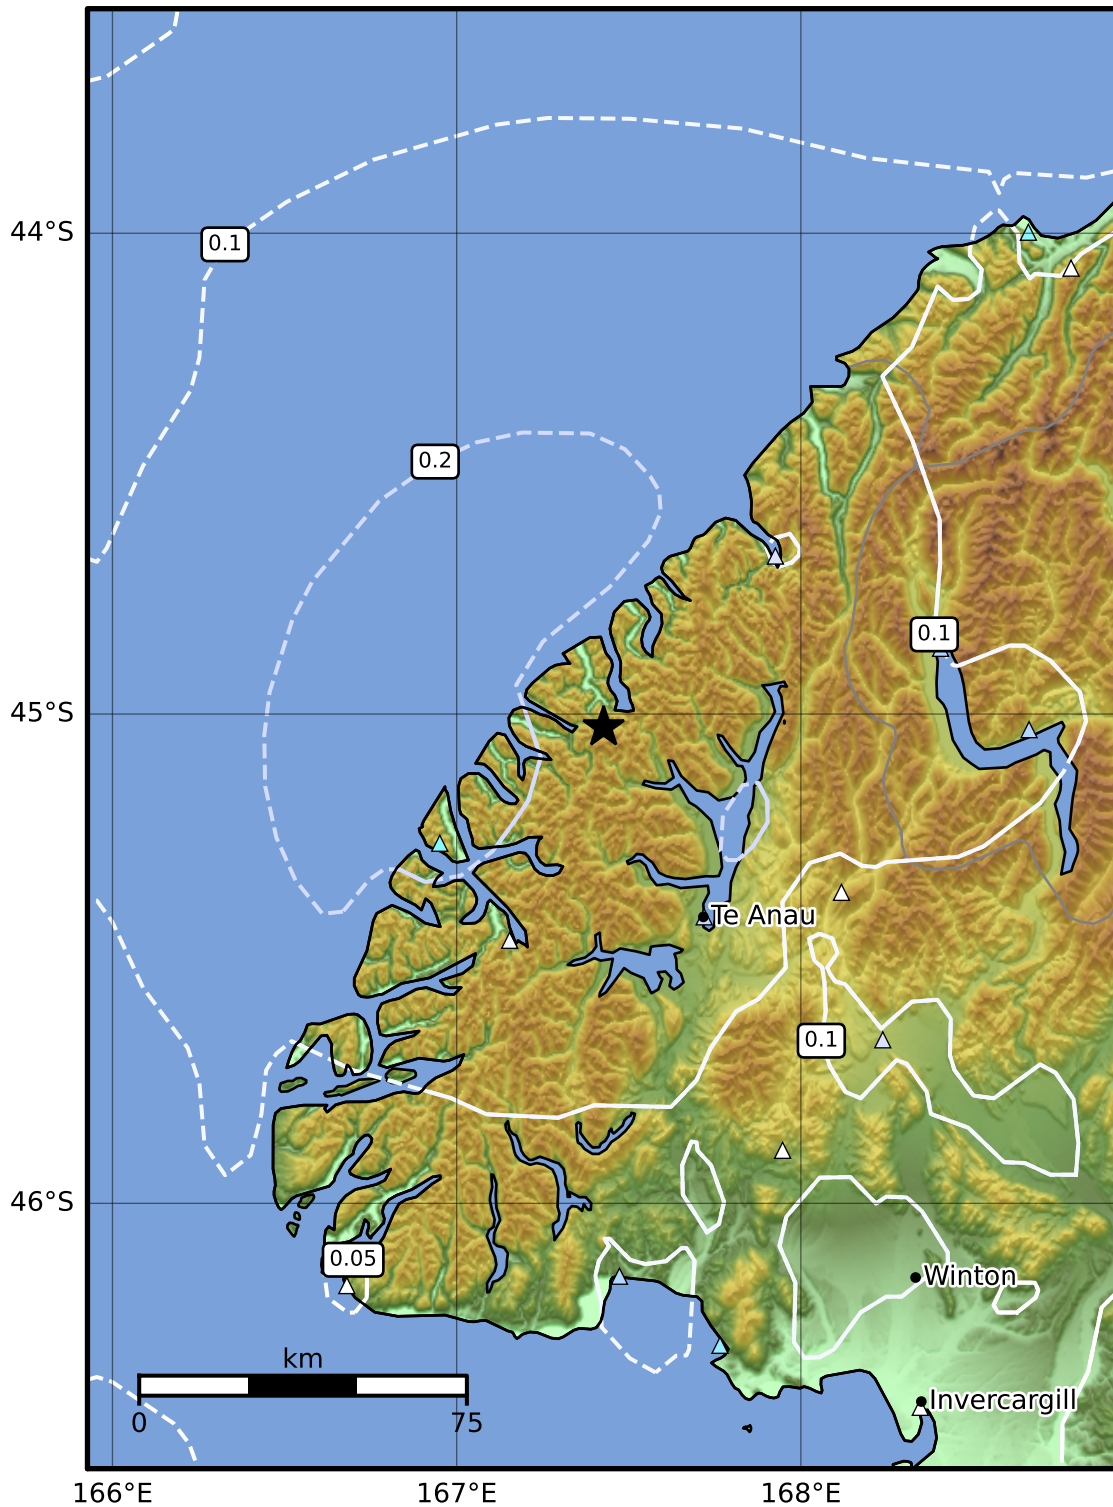

0.3 Second Peak Spectral Acceleration Map GNS Science

ShakeMap: Fiordland

Jun 12, 2023 06:10:02 UTC M4.0 S45.03 E167.43 Depth: 110.7km ID:2023p438532

SA(0.3) (%g)	0.1	0.2	0.5	1	2	5	10	20	50	100	200
--------------	-----	-----	-----	---	---	---	----	----	----	-----	-----

Scale based on Moratalla et al.(2021) and Worden et al.(2012) Version 8: Processed 2023-06-12T07:15:40Z

△ Seismic Instrument ○ Reported Intensity ★ Epicenter