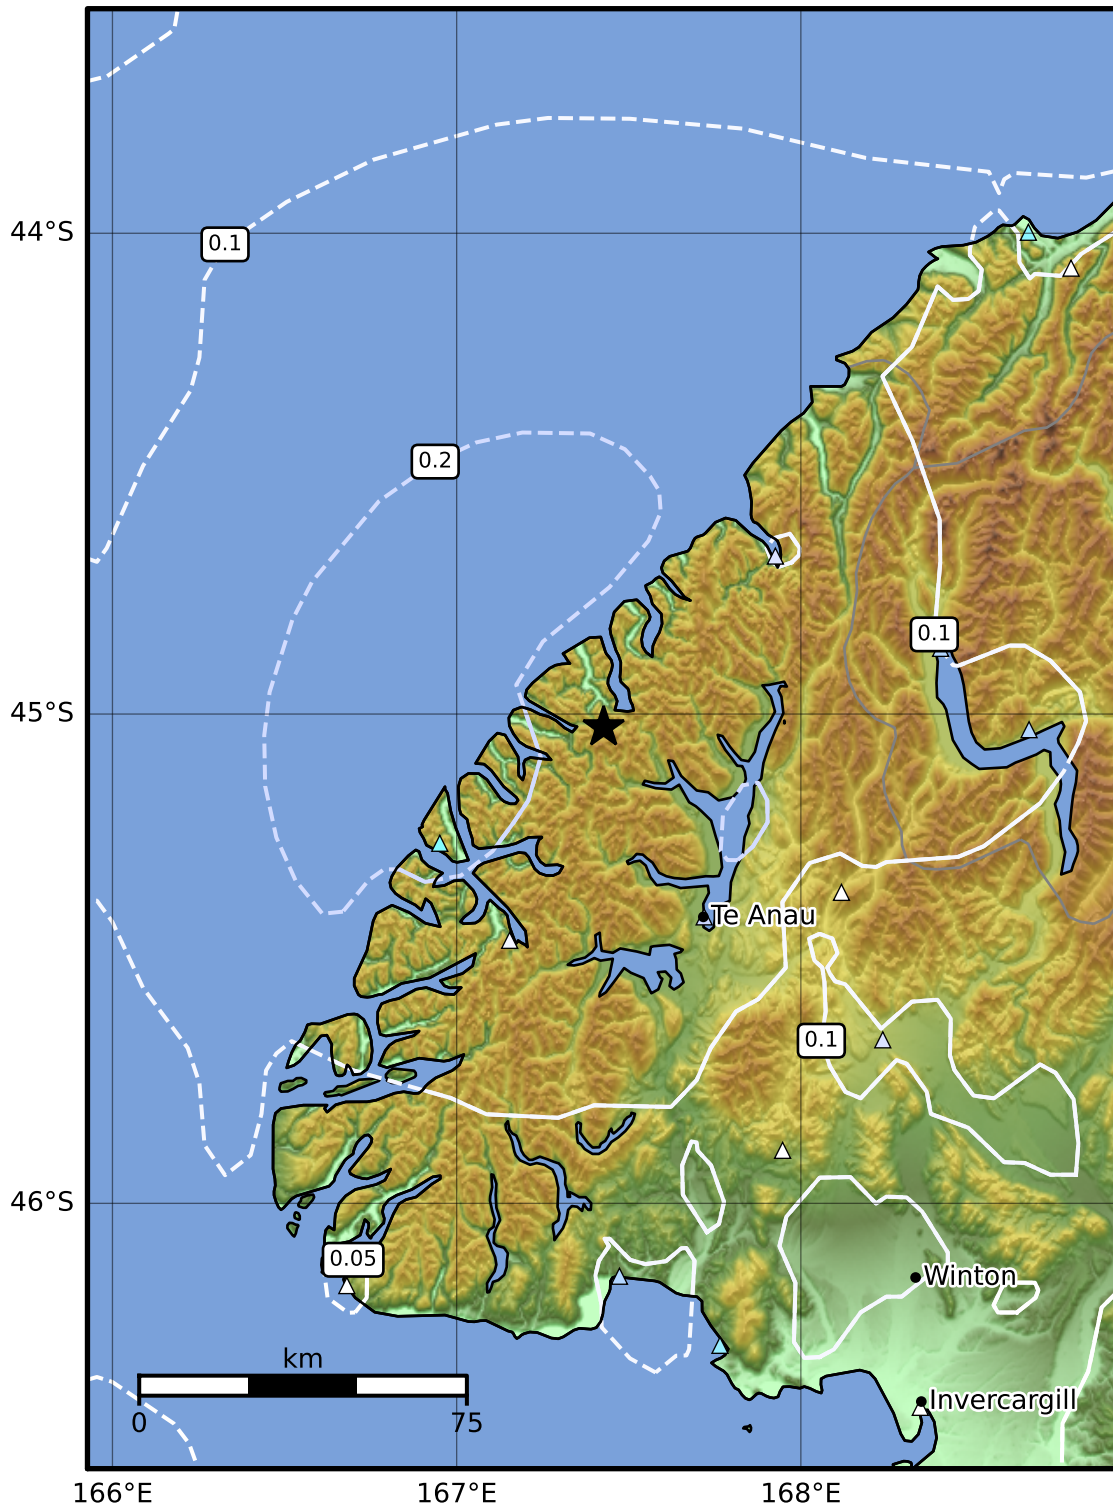

0.3 Second Peak Spectral Acceleration Map GNS Science

ShakeMap: Fiordland

Jun 12, 2023 06:10:02 UTC M4.0 S45.03 E167.43 Depth: 110.7km ID:2023p438532

SA(0.3) (%g)	0.1	0.2	0.5	1	2	5	10	20	50	100	200
--------------	-----	-----	-----	---	---	---	----	----	----	-----	-----

Scale based on Moratalla et al.(2021) and Worden et al.(2012) Version 9: Processed 2023-06-12T07:21:43Z

△ Seismic Instrument ○ Reported Intensity ★ Epicenter