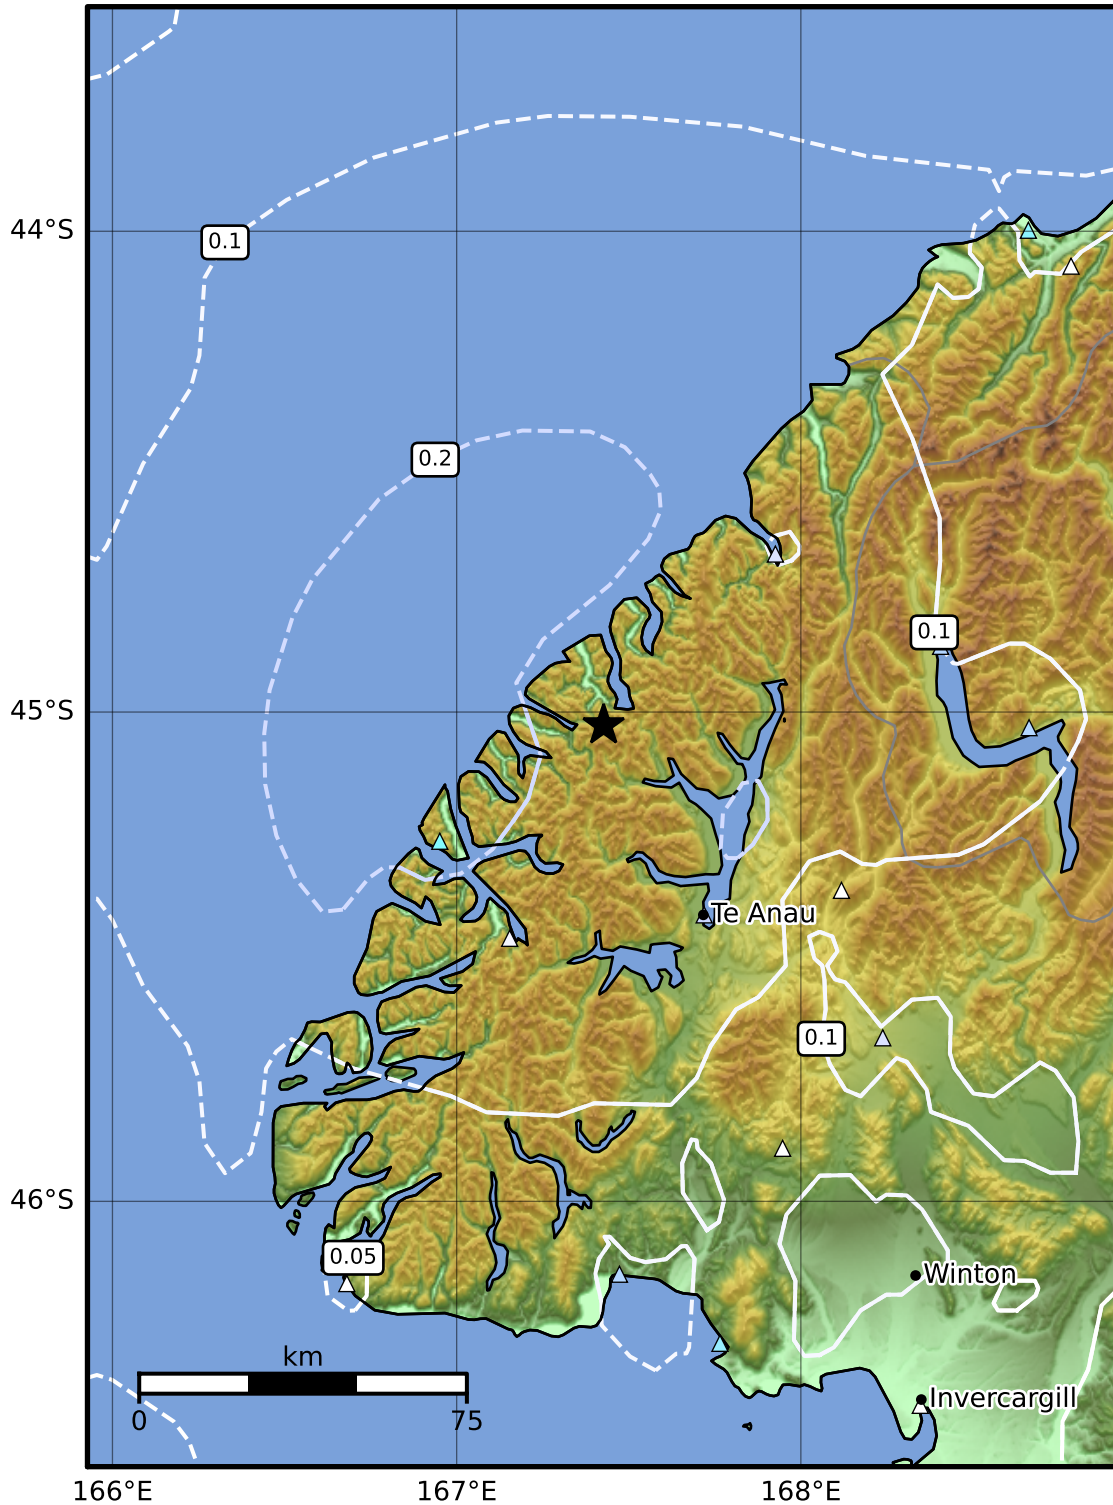

0.3 Second Peak Spectral Acceleration Map GNS Science
 ShakeMap: Fiordland

Jun 12, 2023 06:10:02 UTC M4.0 S45.03 E167.43 Depth: 110.7km ID:2023p438532

SA(0.3) (%g)	0.1	0.2	0.5	1	2	5	10	20	50	100	200
--------------	-----	-----	-----	---	---	---	----	----	----	-----	-----

Scale based on Moratalla et al.(2021) and Worden et al.(2012) Version 10: Processed 2023-06-12T08:11:01Z

△ Seismic Instrument ○ Reported Intensity ★ Epicenter