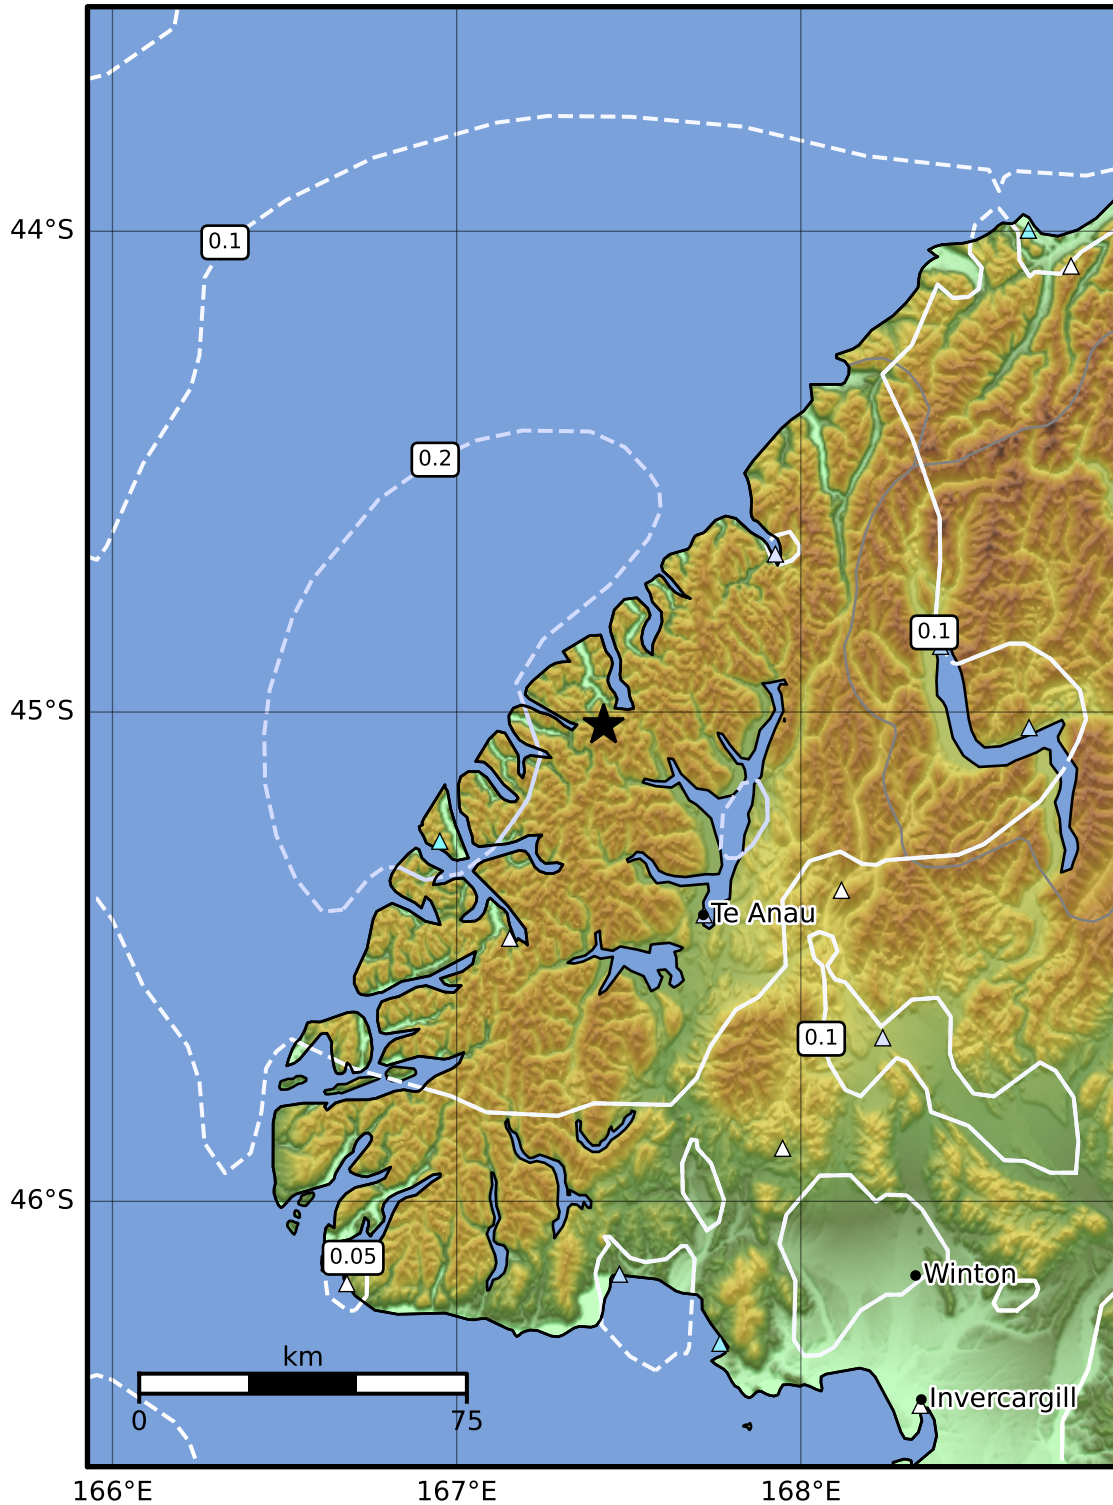

0.3 Second Peak Spectral Acceleration Map GNS Science

ShakeMap: Fiordland

Jun 12, 2023 06:10:02 UTC M4.0 S45.03 E167.43 Depth: 110.7km ID:2023p438532

SA(0.3) (%g)	0.1	0.2	0.5	1	2	5	10	20	50	100	200
--------------	-----	-----	-----	---	---	---	----	----	----	-----	-----

Scale based on Moratalla et al.(2021) and Worden et al.(2012) Version 10: Processed 2023-06-12T09:11:02Z

△ Seismic Instrument ○ Reported Intensity ★ Epicenter