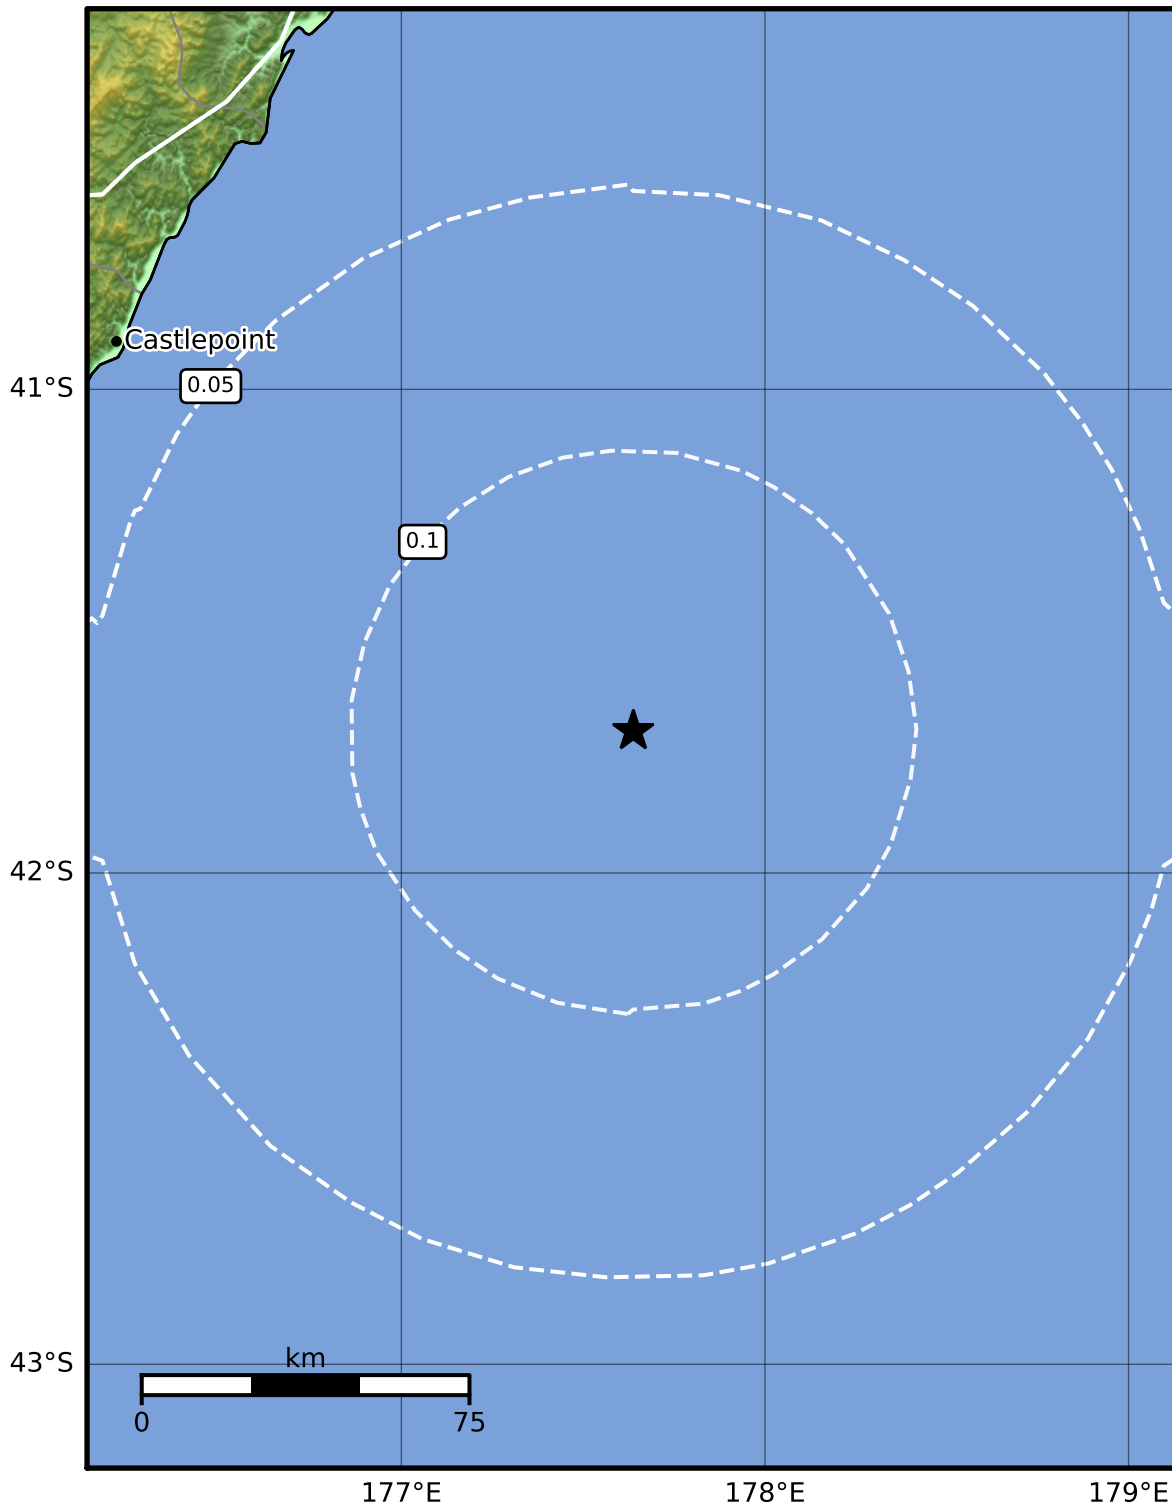

0.3 Second Peak Spectral Acceleration Map GNS Science

ShakeMap: Hikurangi Trough

Jun 22, 2023 20:30:14 UTC M3.3 S41.71 E177.64 Depth: 95.4km ID:2023p467174

SA(0.3) (%g)	0.1	0.2	0.5	1	2	5	10	20	50	100	200
---------------------	------------	------------	------------	----------	----------	----------	-----------	-----------	-----------	------------	------------

Scale based on Moratalla et al.(2021) and Worden et al.(2012) Version 2: Processed 2023-06-23T04:48:40Z

△ Seismic Instrument ○ Reported Intensity ★ Epicenter