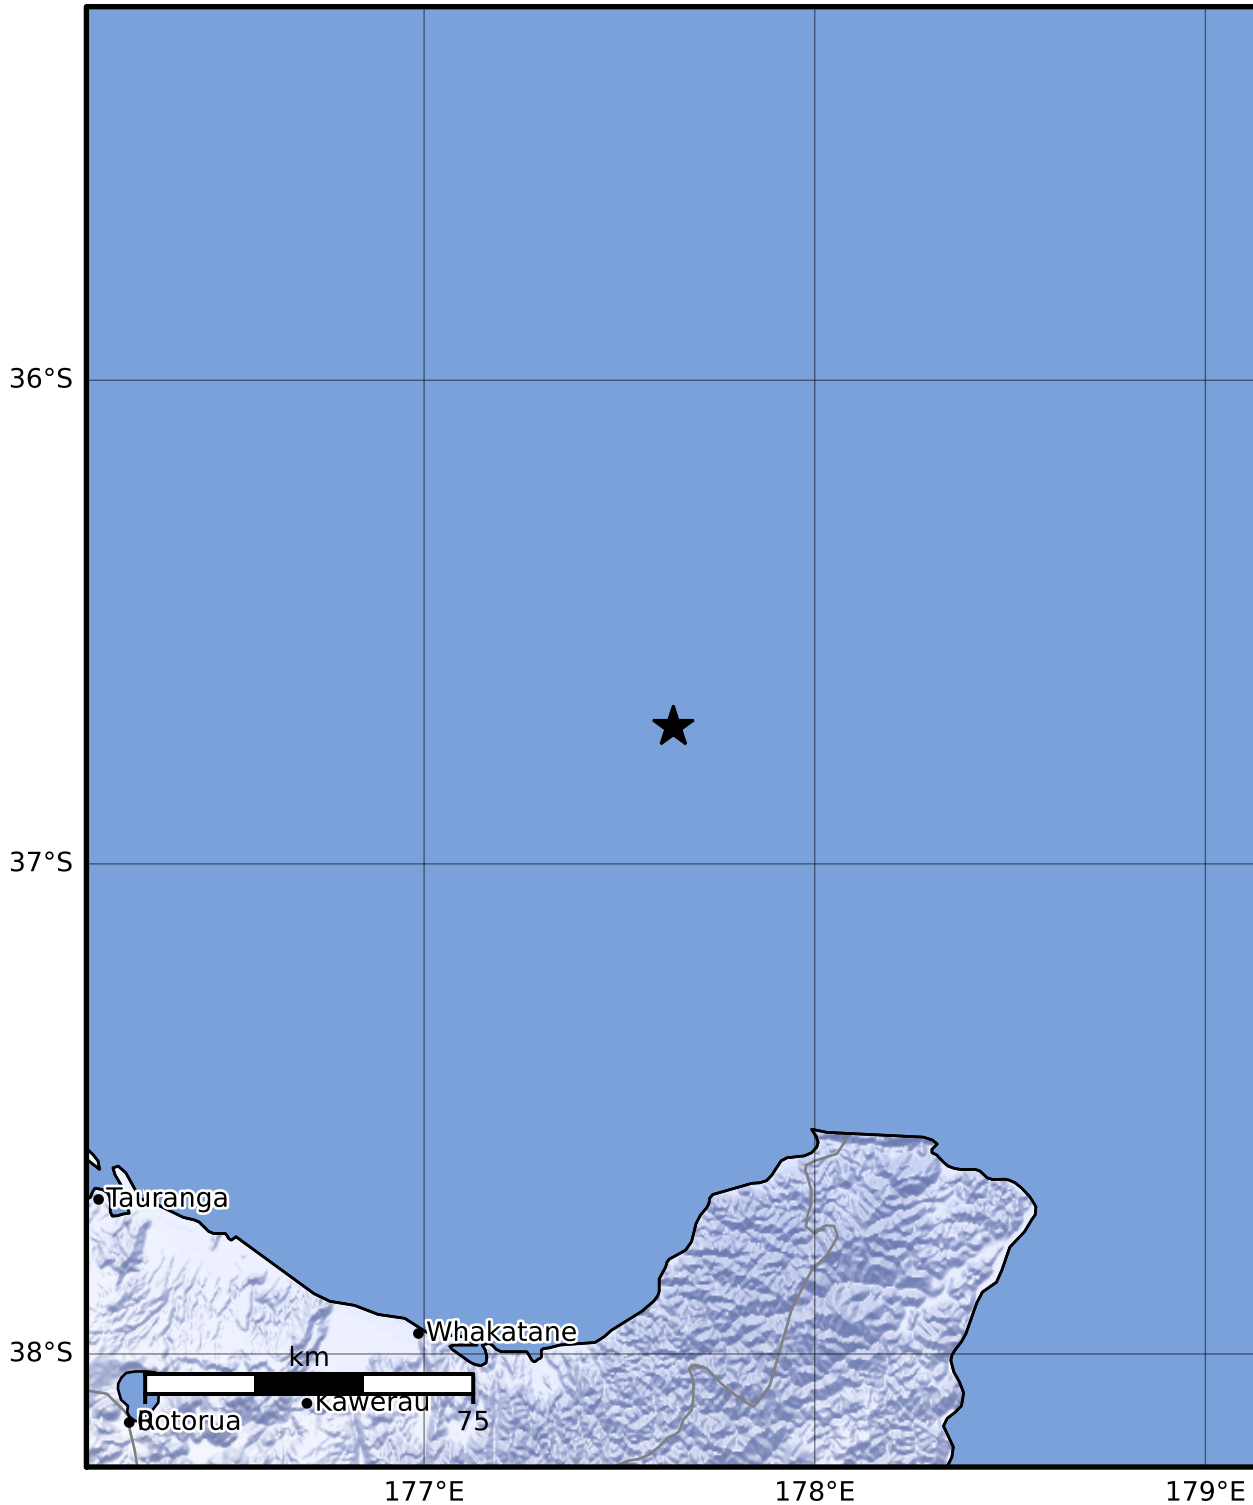

Macroseismic Intensity Map GNS Science

ShakeMap: Raukumara Plain

Jun 24, 2023 06:36:21 UTC M3.7 S36.72 E177.64 Depth: 165.3km ID:2023p471014

SHAKING	Not felt	Weak	Light	Moderate	Strong	Very strong	Severe	Violent	Extreme
DAMAGE	None	None	None	Very light	Light	Moderate	Moderate/heavy	Heavy	Very heavy
PGA(%g)	<0.0464	0.29	1.63	5.16	12.5	22.4	40.2	72.2	>129
PGV(cm/s)	<0.0215	0.125	1.04	4.31	14.5	26.4	48.3	88.4	>162
INTENSITY	I	II-III	IV	V	VI	VII	VIII	IX	X+

Scale based on Moratalla et al.(2021) and Worden et al.(2012) Version 1: Processed 2023-06-24T06:41:38Z
 Δ Seismic Instrument ○ Reported Intensity ★ Epicenter