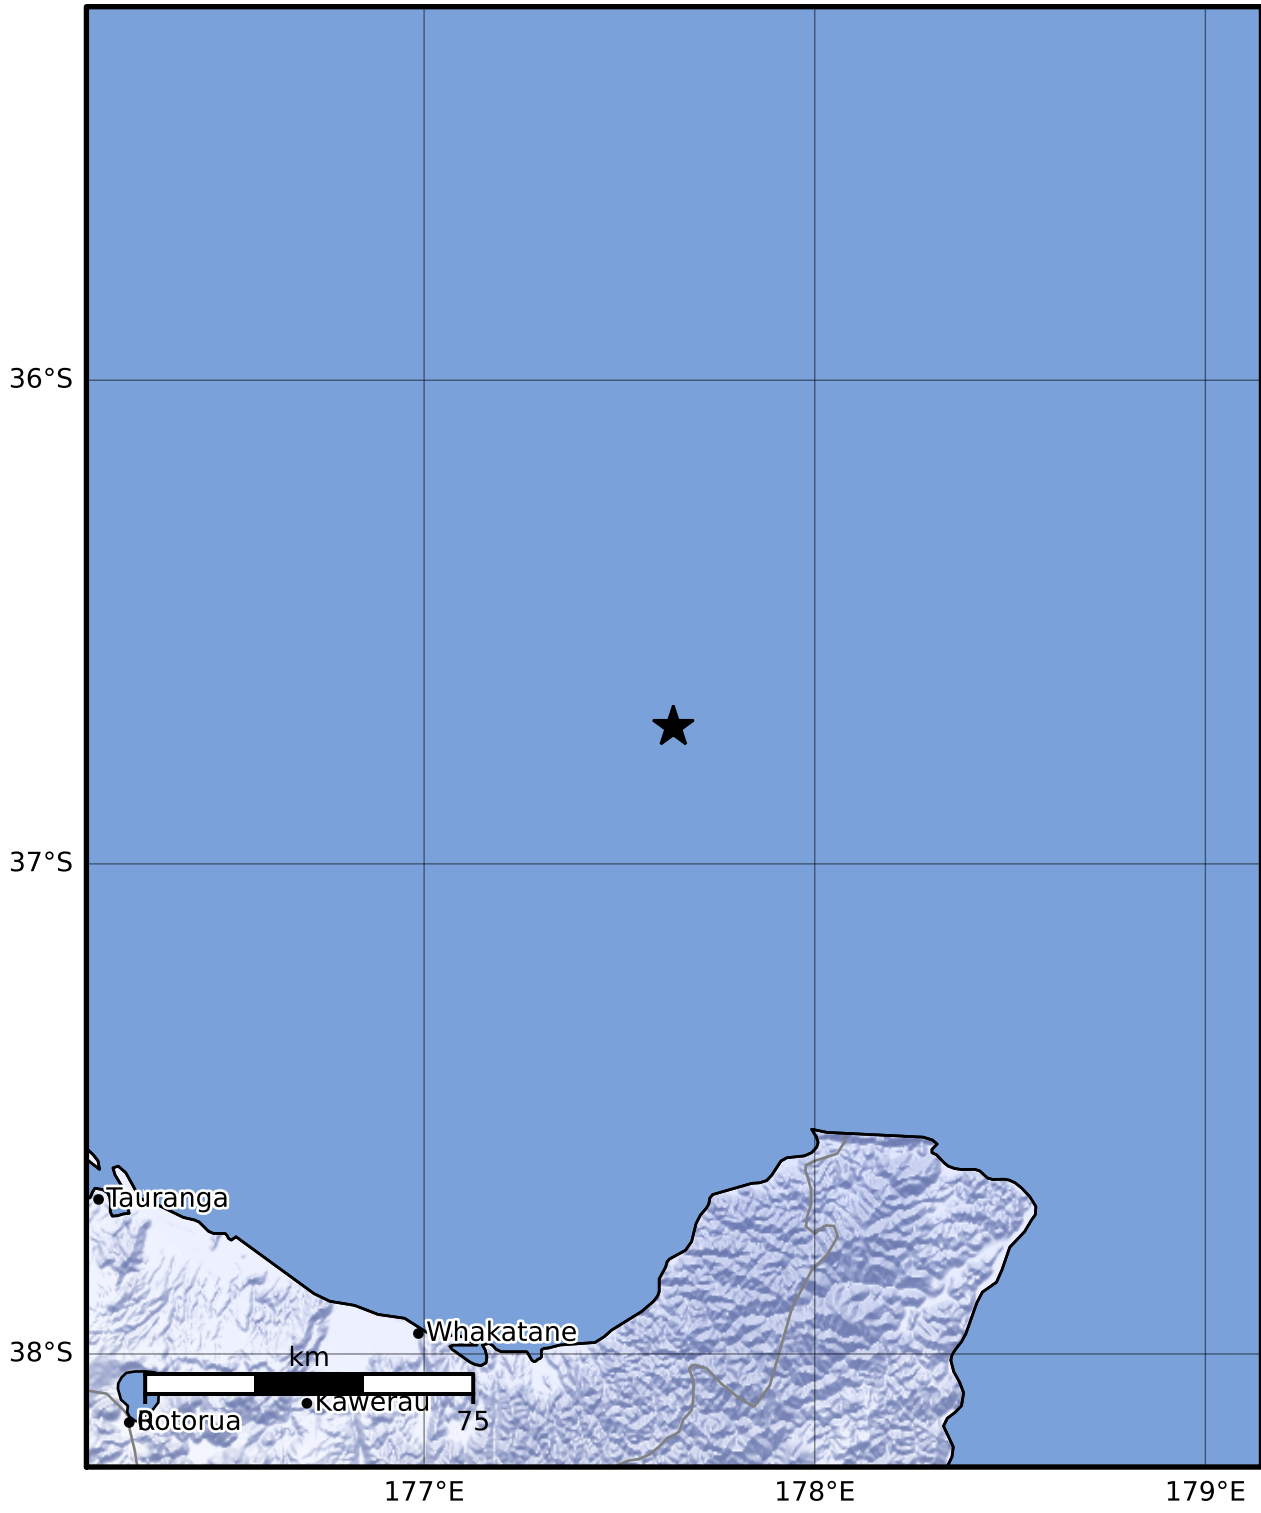

Macroseismic Intensity Map GNS Science

ShakeMap: Raukumara Plain

Jun 24, 2023 06:36:21 UTC M3.7 S36.72 E177.64 Depth: 165.3km ID:2023p471014

SHAKING	Not felt	Weak	Light	Moderate	Strong	Very strong	Severe	Violent	Extreme
DAMAGE	None	None	None	Very light	Light	Moderate	Moderate/heavy	Heavy	Very heavy
PGA(%g)	<0.0464	0.29	1.63	5.16	12.5	22.4	40.2	72.2	>129
PGV(cm/s)	<0.0215	0.125	1.04	4.31	14.5	26.4	48.3	88.4	>162
INTENSITY	I	II-III	IV	V	VI	VII	VIII	IX	X+

Scale based on Moratalla et al.(2021) and Worden et al.(2012) Version 3: Processed 2023-06-24T06:55:29Z

△ Seismic Instrument ○ Reported Intensity ★ Epicenter