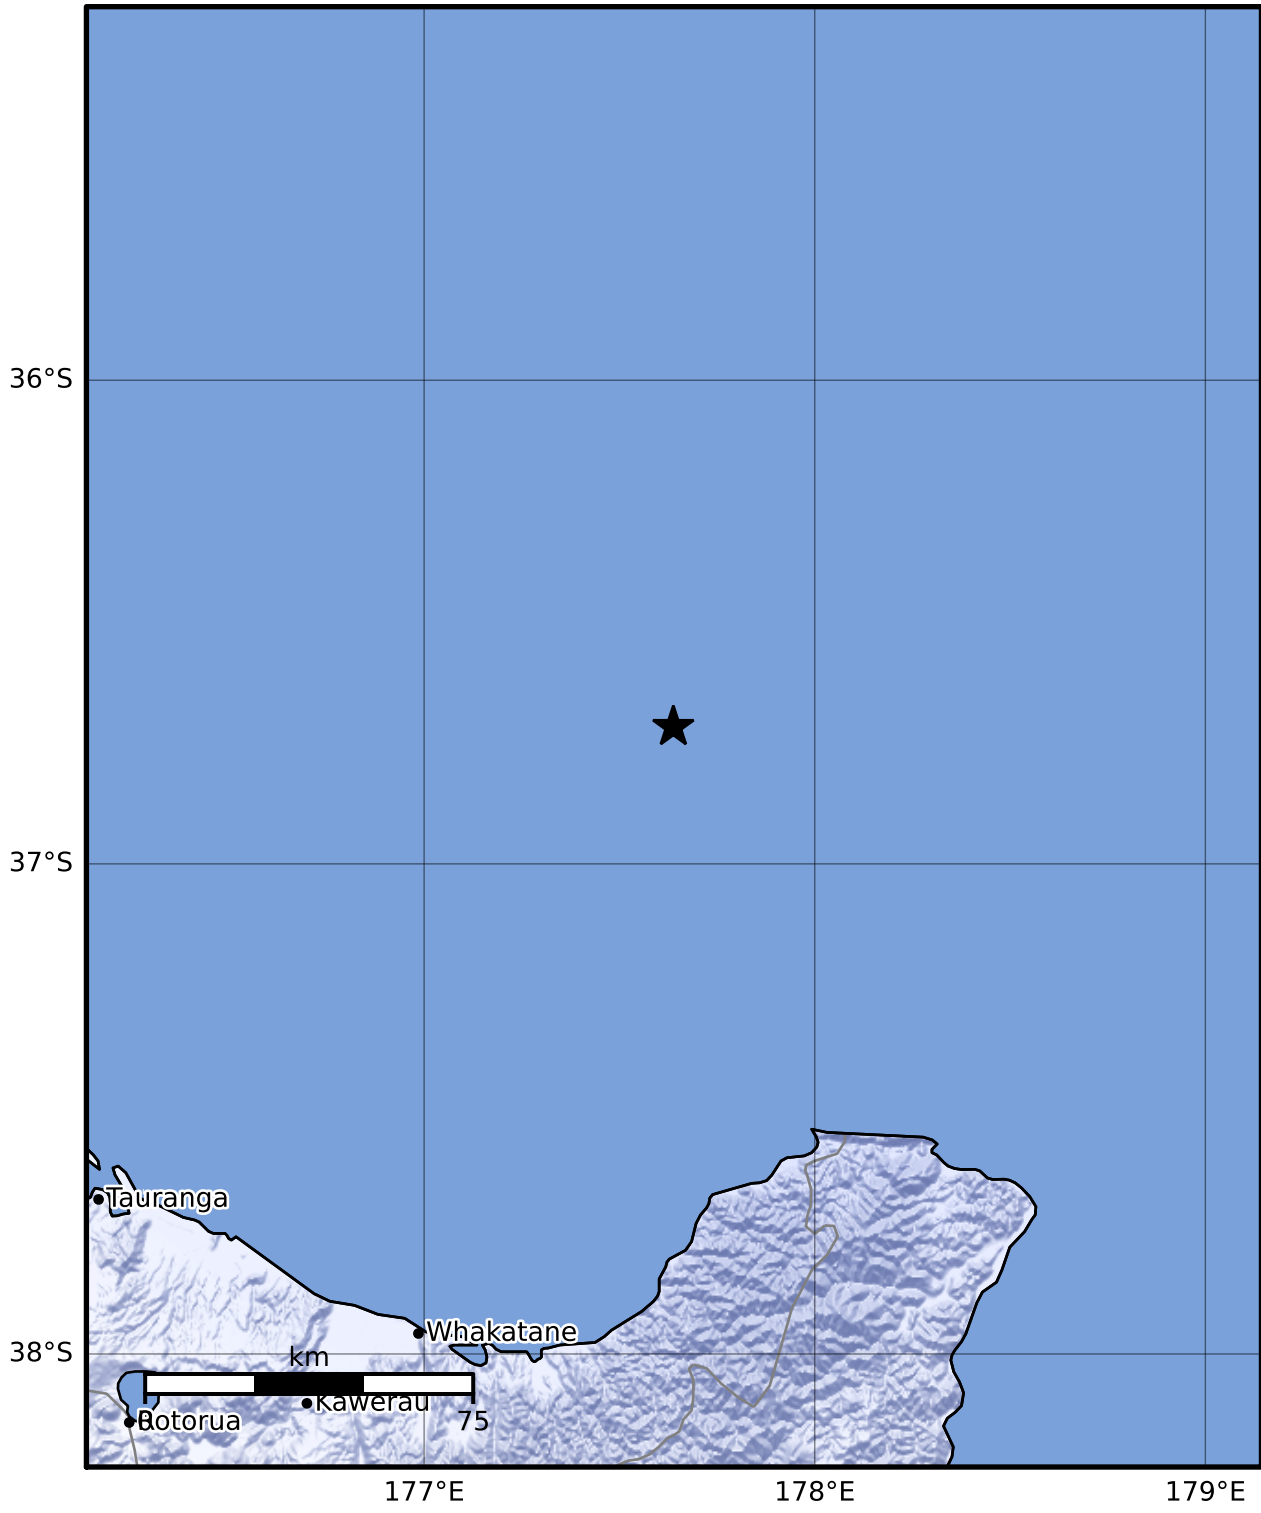

Macroseismic Intensity Map GNS Science

ShakeMap: Raukumara Plain

Jun 24, 2023 06:36:21 UTC M3.7 S36.72 E177.64 Depth: 165.3km ID:2023p471014

SHAKING	Not felt	Weak	Light	Moderate	Strong	Very strong	Severe	Violent	Extreme
DAMAGE	None	None	None	Very light	Light	Moderate	Moderate/heavy	Heavy	Very heavy
PGA(%g)	<0.0464	0.29	1.63	5.16	12.5	22.4	40.2	72.2	>129
PGV(cm/s)	<0.0215	0.125	1.04	4.31	14.5	26.4	48.3	88.4	>162
INTENSITY	I	II-III	IV	V	VI	VII	VIII	IX	X+

Scale based on Moratalla et al.(2021) and Worden et al.(2012) Version 5: Processed 2023-06-24T07:07:07Z

△ Seismic Instrument ○ Reported Intensity ★ Epicenter