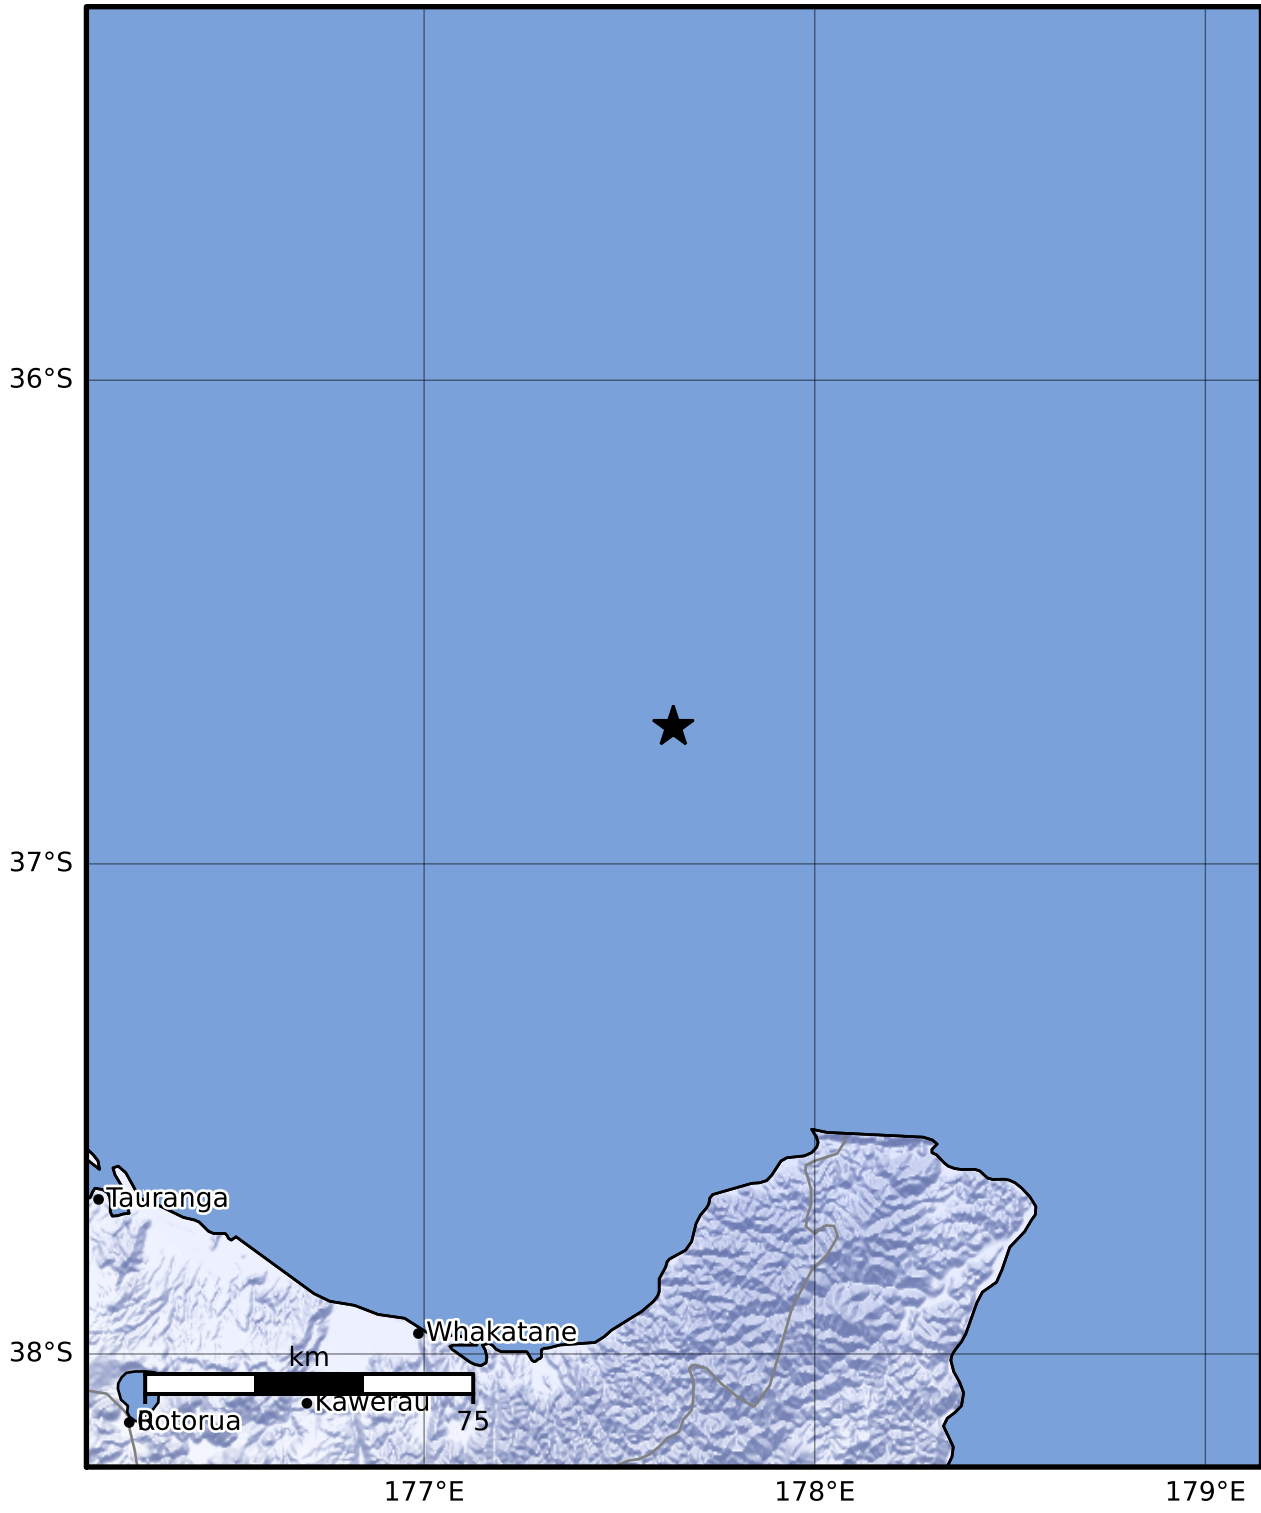

Macroseismic Intensity Map GNS Science

ShakeMap: Raukumara Plain

Jun 24, 2023 06:36:21 UTC M3.7 S36.72 E177.64 Depth: 165.3km ID:2023p471014

SHAKING	Not felt	Weak	Light	Moderate	Strong	Very strong	Severe	Violent	Extreme
DAMAGE	None	None	None	Very light	Light	Moderate	Moderate/heavy	Heavy	Very heavy
PGA(%g)	<0.0464	0.29	1.63	5.16	12.5	22.4	40.2	72.2	>129
PGV(cm/s)	<0.0215	0.125	1.04	4.31	14.5	26.4	48.3	88.4	>162
INTENSITY	I	II-III	IV	V	VI	VII	VIII	IX	X+

Scale based on Moratalla et al.(2021) and Worden et al.(2012) Version 6: Processed 2023-06-24T07:37:07Z

△ Seismic Instrument ○ Reported Intensity ★ Epicenter