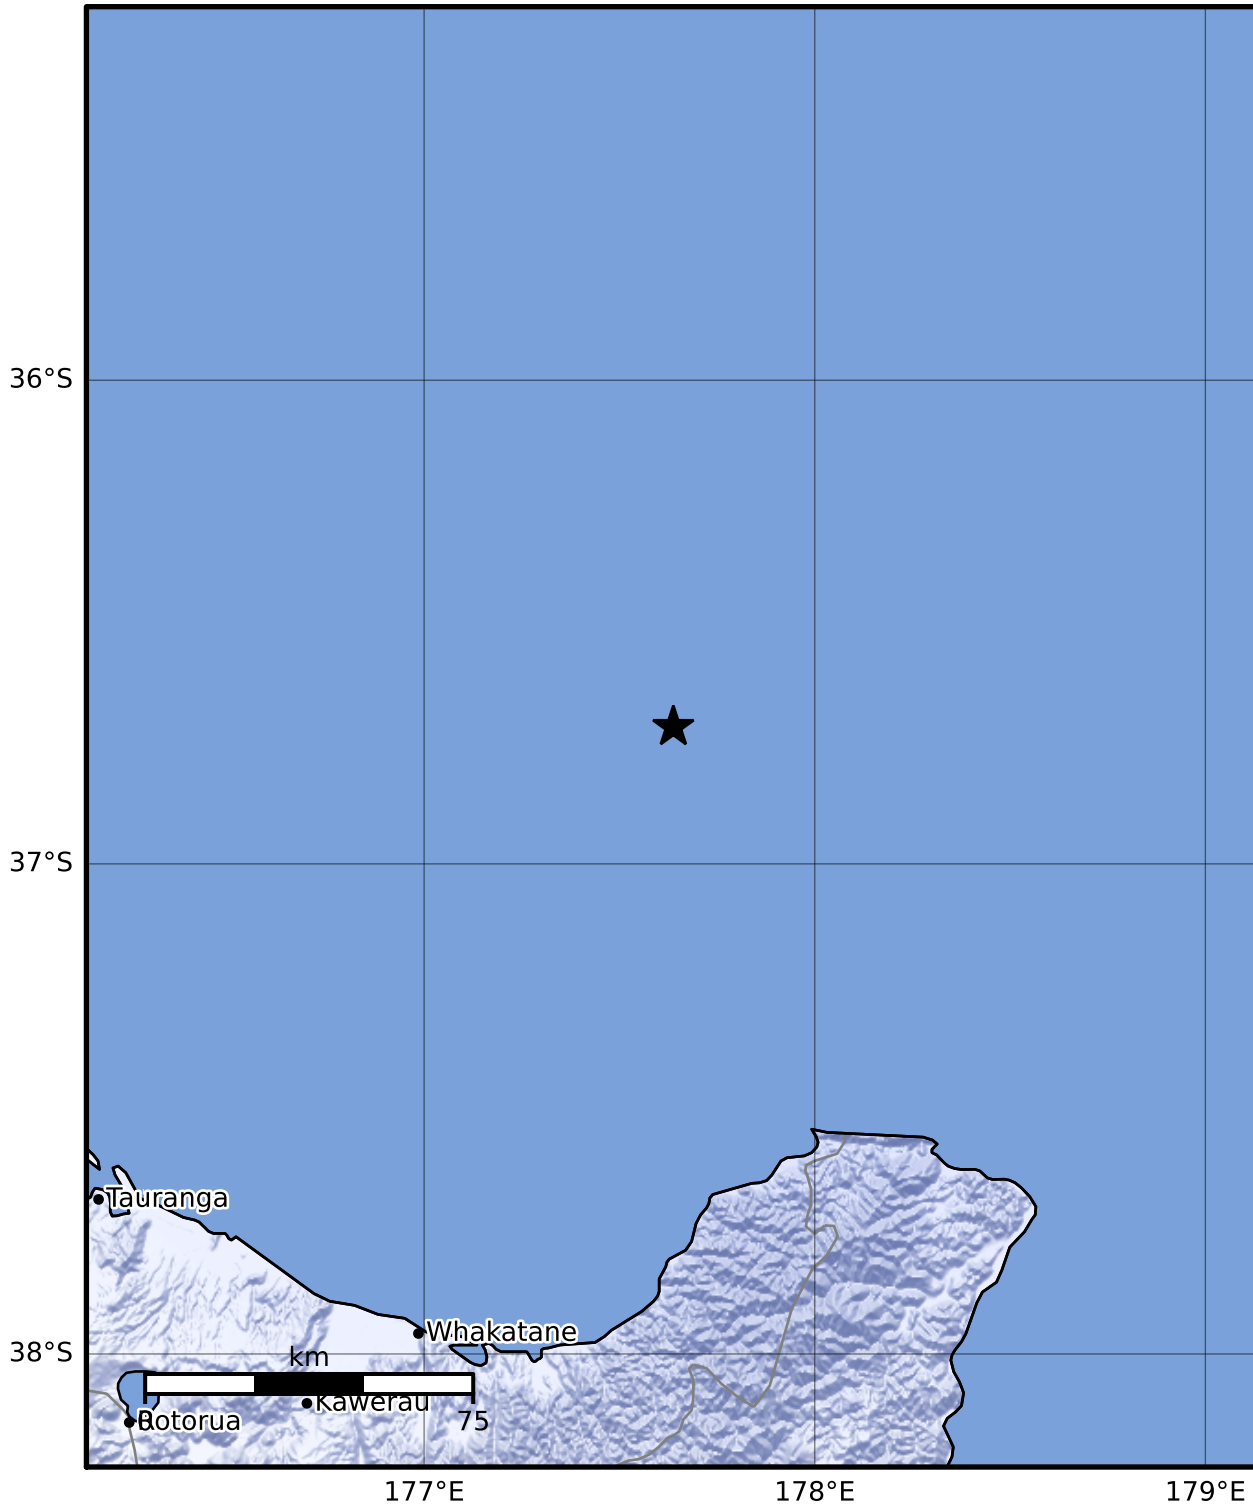

Macroseismic Intensity Map GNS Science

ShakeMap: Raukumara Plain

Jun 24, 2023 06:36:21 UTC M3.7 S36.72 E177.64 Depth: 165.3km ID:2023p471014

SHAKING	Not felt	Weak	Light	Moderate	Strong	Very strong	Severe	Violent	Extreme
DAMAGE	None	None	None	Very light	Light	Moderate	Moderate/heavy	Heavy	Very heavy
PGA(%g)	<0.0464	0.29	1.63	5.16	12.5	22.4	40.2	72.2	>129
PGV(cm/s)	<0.0215	0.125	1.04	4.31	14.5	26.4	48.3	88.4	>162
INTENSITY	I	II-III	IV	V	VI	VII	VIII	IX	X+

Scale based on Moratalla et al.(2021) and Worden et al.(2012) Version 7: Processed 2023-06-24T08:37:07Z

△ Seismic Instrument ○ Reported Intensity

★ Epicenter