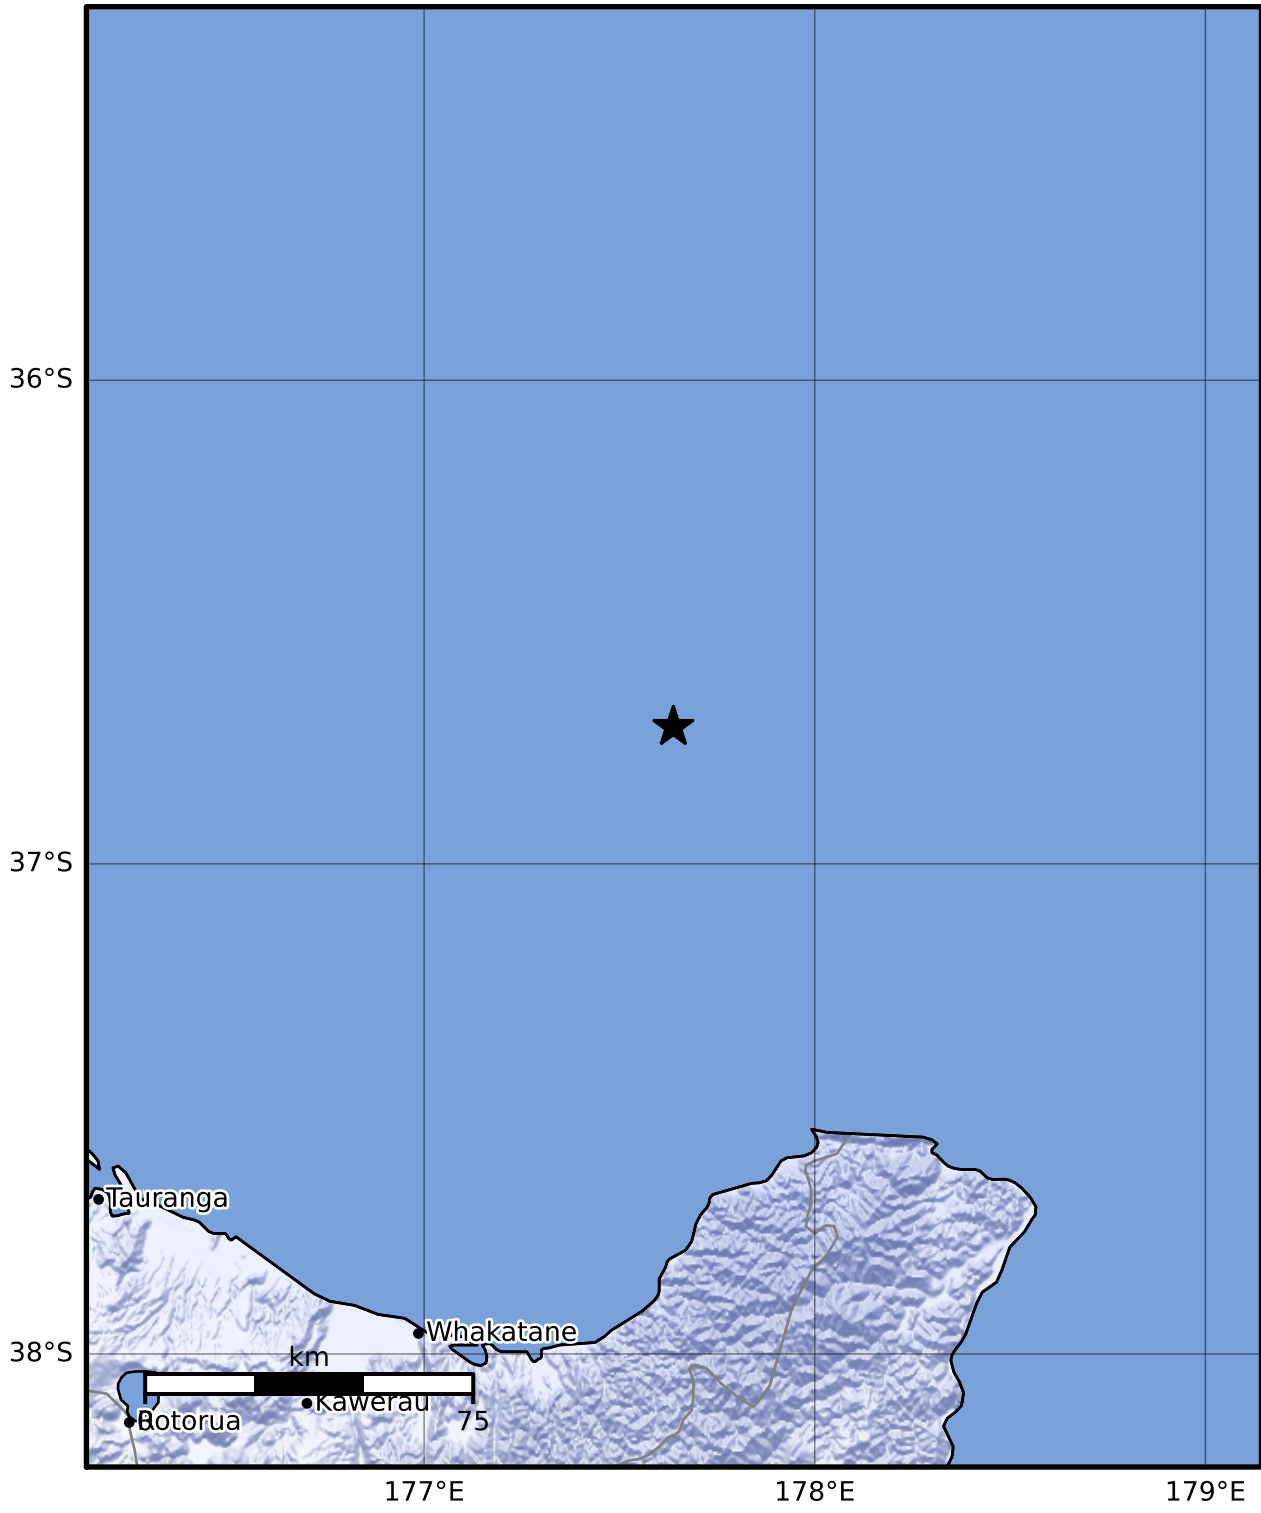

Macroseismic Intensity Map GNS Science

ShakeMap: Raukumara Plain

Jun 24, 2023 06:36:21 UTC M3.7 S36.72 E177.64 Depth: 165.3km ID:2023p471014

SHAKING	Not felt	Weak	Light	Moderate	Strong	Very strong	Severe	Violent	Extreme
DAMAGE	None	None	None	Very light	Light	Moderate	Moderate/heavy	Heavy	Very heavy
PGA(%g)	<0.0464	0.29	1.63	5.16	12.5	22.4	40.2	72.2	>129
PGV(cm/s)	<0.0215	0.125	1.04	4.31	14.5	26.4	48.3	88.4	>162
INTENSITY	I	II-III	IV	V	VI	VII	VIII	IX	X+

Scale based on Moratalla et al.(2021) and Worden et al.(2012) Version 8: Processed 2023-06-24T09:37:06Z
 Δ Seismic Instrument ○ Reported Intensity ★ Epicenter