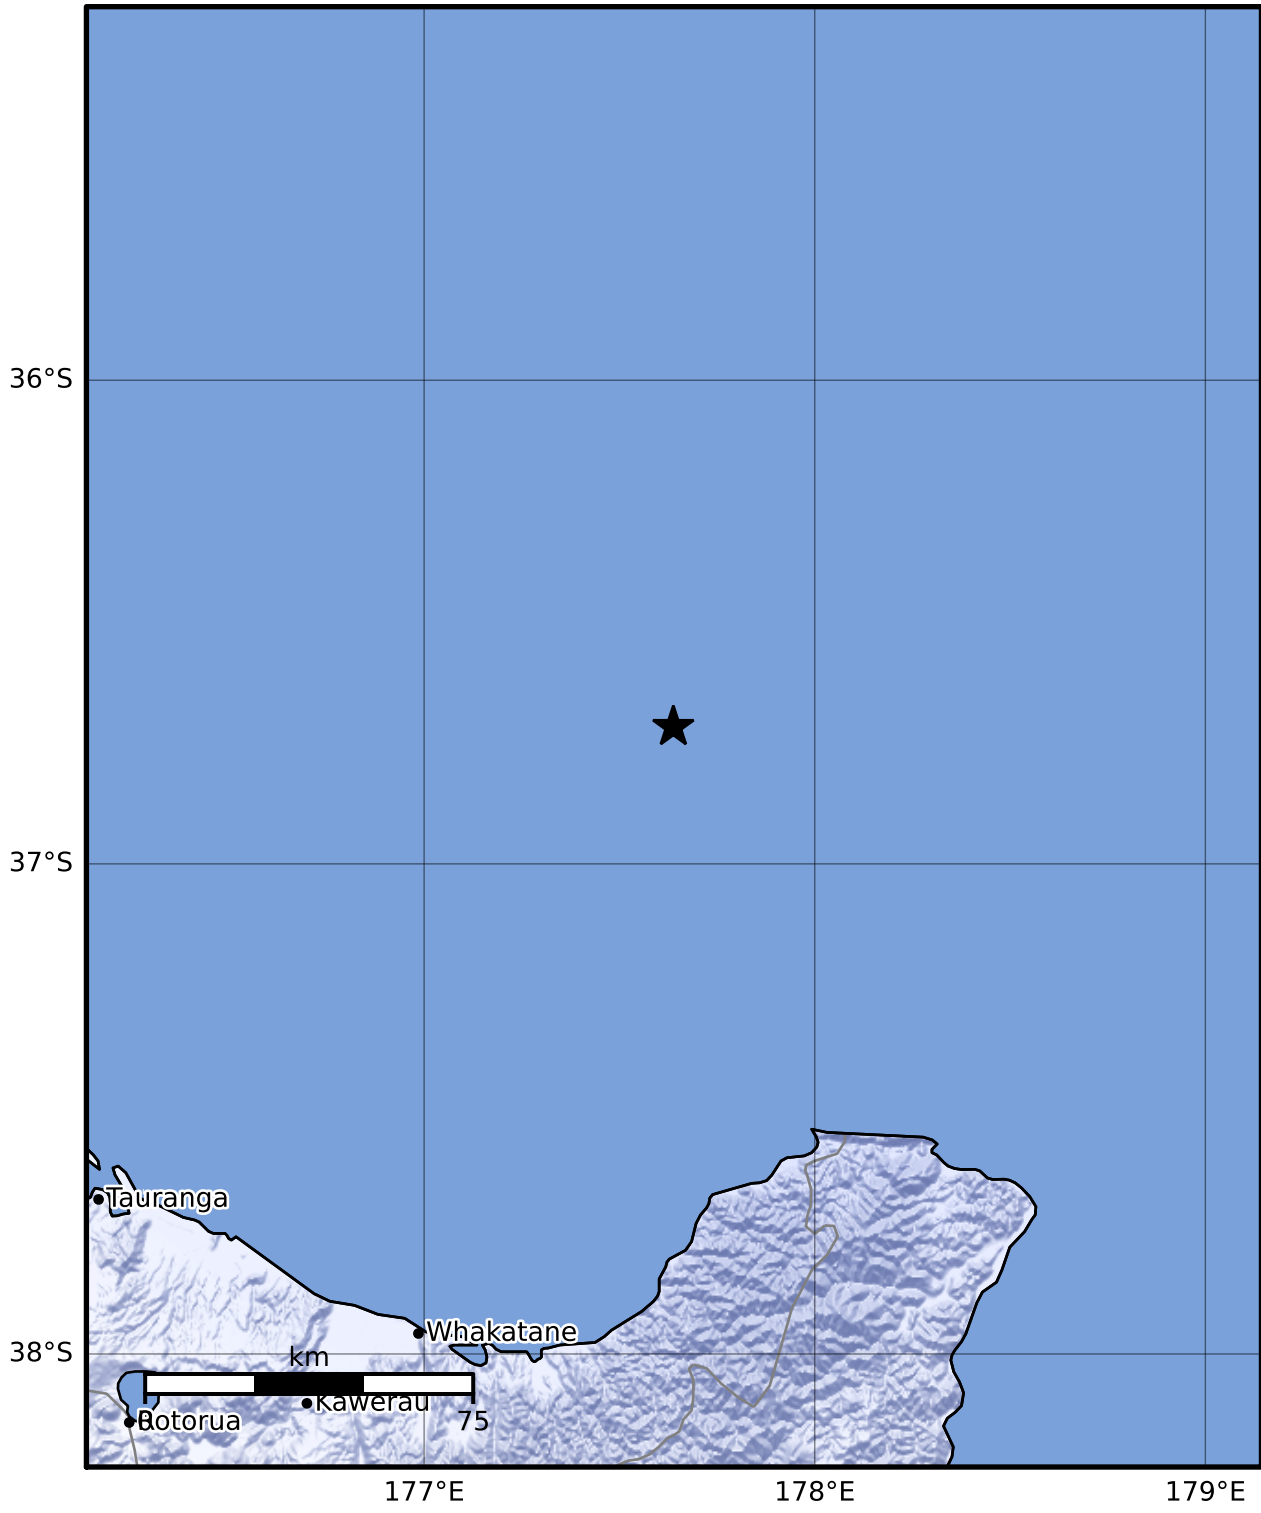

Macroseismic Intensity Map GNS Science

ShakeMap: Raukumara Plain

Jun 24, 2023 06:36:21 UTC M3.7 S36.72 E177.64 Depth: 165.3km ID:2023p471014

SHAKING	Not felt	Weak	Light	Moderate	Strong	Very strong	Severe	Violent	Extreme
DAMAGE	None	None	None	Very light	Light	Moderate	Moderate/heavy	Heavy	Very heavy
PGA(%g)	<0.0464	0.29	1.63	5.16	12.5	22.4	40.2	72.2	>129
PGV(cm/s)	<0.0215	0.125	1.04	4.31	14.5	26.4	48.3	88.4	>162
INTENSITY	I	II-III	IV	V	VI	VII	VIII	IX	X+

Scale based on Moratalla et al.(2021) and Worden et al.(2012) Version 9: Processed 2023-06-24T12:37:06Z

△ Seismic Instrument ○ Reported Intensity ★ Epicenter