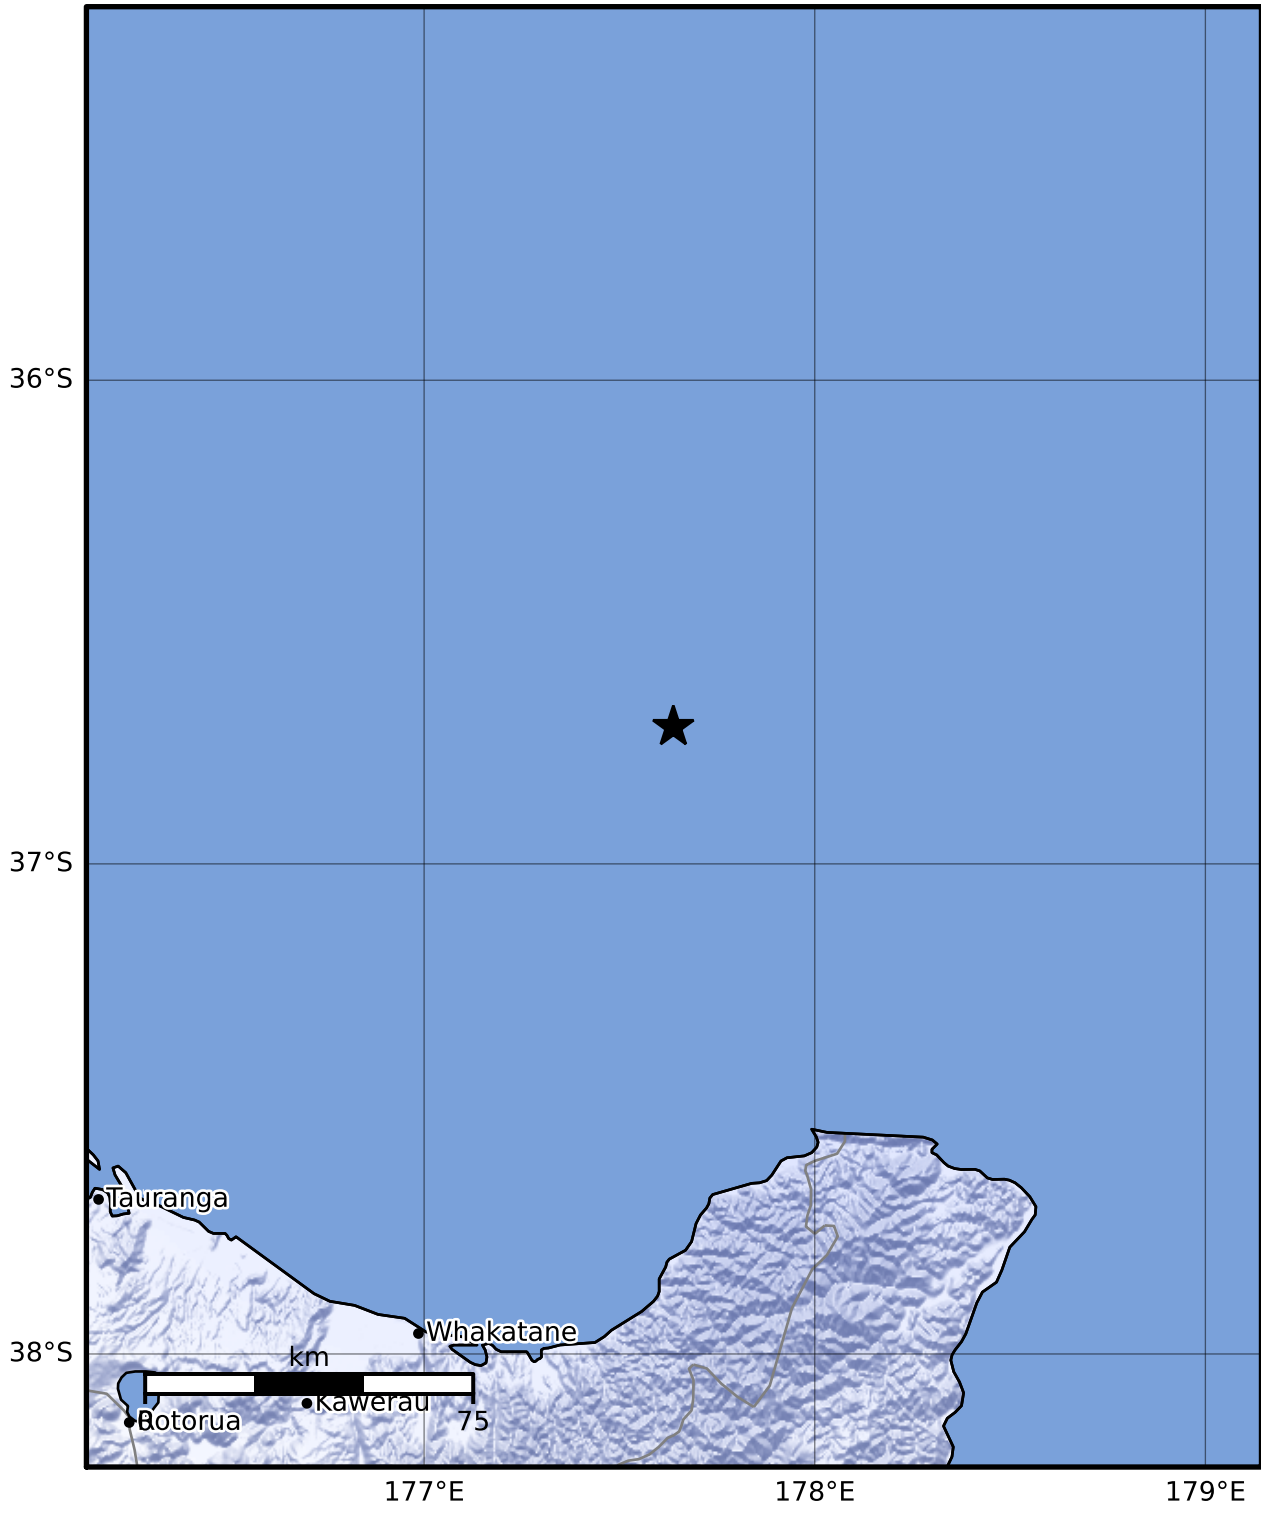

Macroseismic Intensity Map GNS Science

ShakeMap: Raukumara Plain

Jun 24, 2023 06:36:21 UTC M3.7 S36.72 E177.64 Depth: 165.3km ID:2023p471014

SHAKING	Not felt	Weak	Light	Moderate	Strong	Very strong	Severe	Violent	Extreme
DAMAGE	None	None	None	Very light	Light	Moderate	Moderate/heavy	Heavy	Very heavy
PGA(%g)	<0.0464	0.29	1.63	5.16	12.5	22.4	40.2	72.2	>129
PGV(cm/s)	<0.0215	0.125	1.04	4.31	14.5	26.4	48.3	88.4	>162
INTENSITY	I	II-III	IV	V	VI	VII	VIII	IX	X+

Scale based on Moratalla et al.(2021) and Worden et al.(2012) Version 10: Processed 2023-06-25T06:37:07Z

△ Seismic Instrument ○ Reported Intensity ★ Epicenter