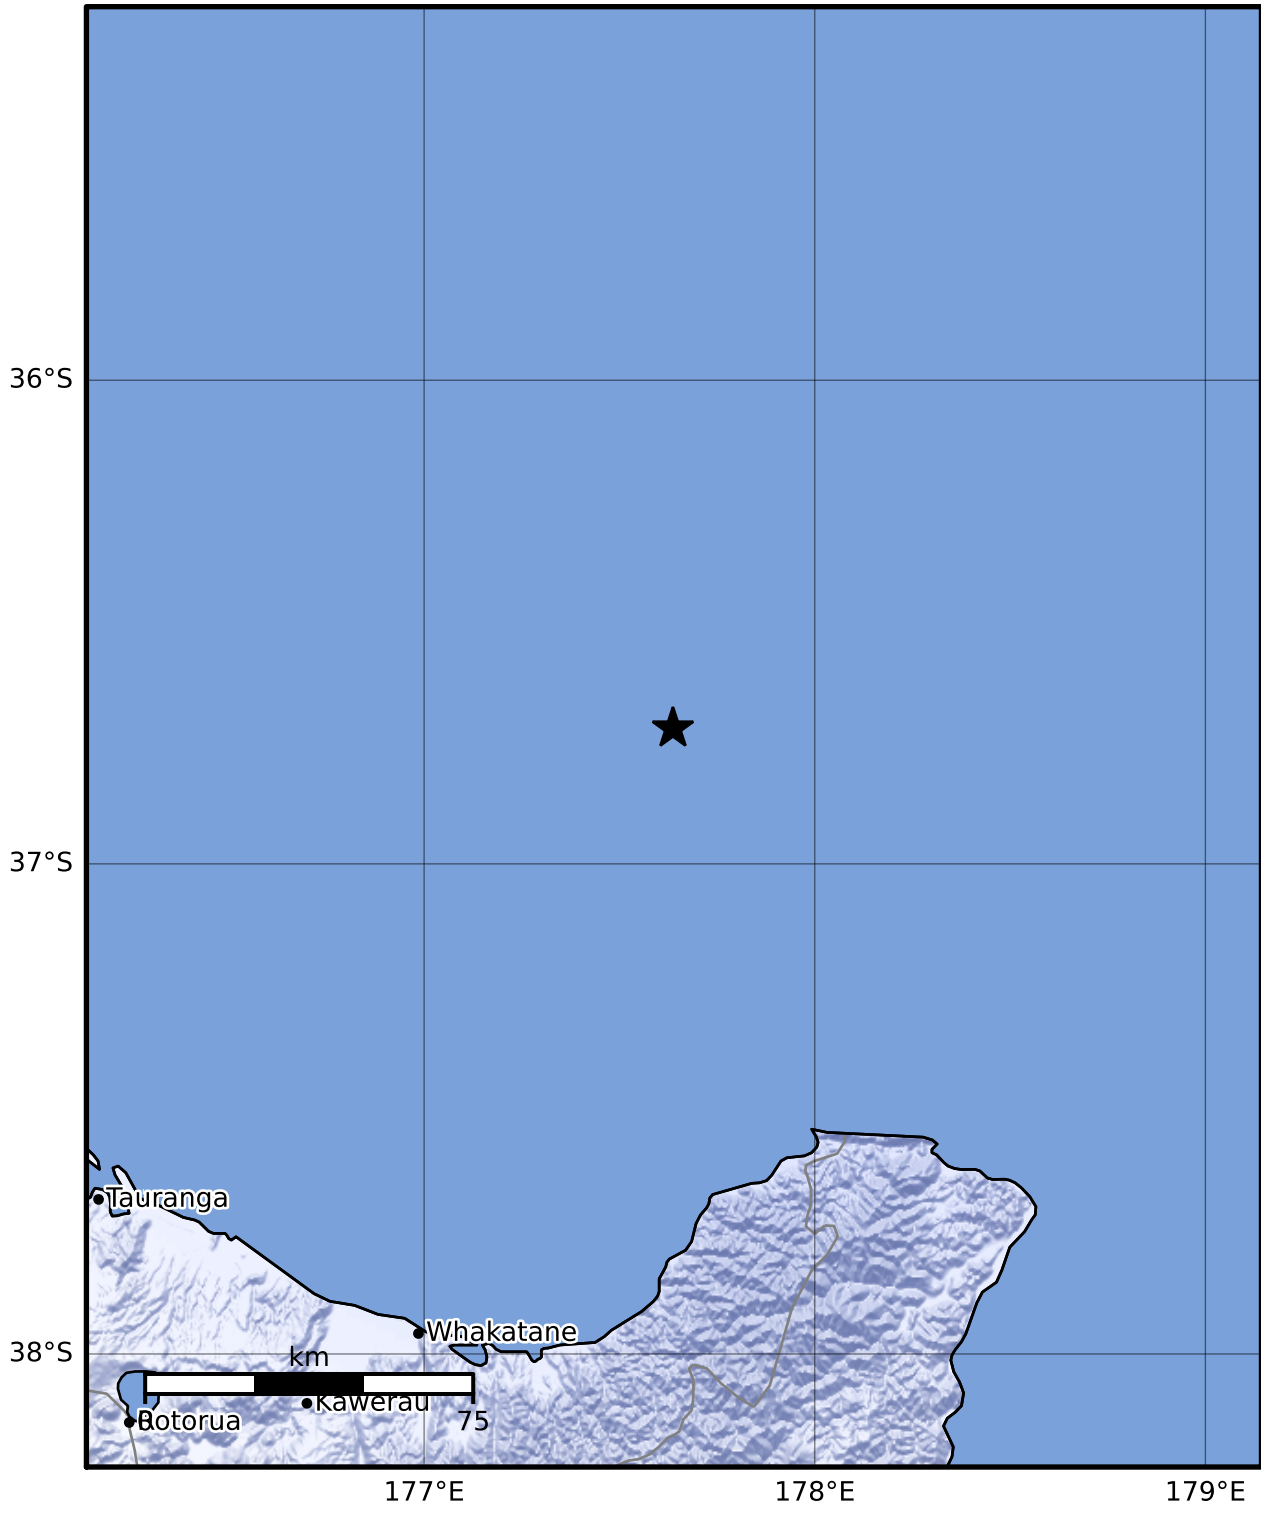

Macroseismic Intensity Map GNS Science

ShakeMap: Raukumara Plain

Jun 24, 2023 06:36:21 UTC M3.7 S36.72 E177.64 Depth: 166.0km ID:2023p471014

SHAKING	Not felt	Weak	Light	Moderate	Strong	Very strong	Severe	Violent	Extreme
DAMAGE	None	None	None	Very light	Light	Moderate	Moderate/heavy	Heavy	Very heavy
PGA(%g)	<0.0464	0.29	1.63	5.16	12.5	22.4	40.2	72.2	>129
PGV(cm/s)	<0.0215	0.125	1.04	4.31	14.5	26.4	48.3	88.4	>162
INTENSITY	I	II-III	IV	V	VI	VII	VIII	IX	X+

Scale based on Moratalla et al.(2021) and Worden et al.(2012) Version 12: Processed 2023-07-18T00:44:29Z

△ Seismic Instrument ○ Reported Intensity ★ Epicenter