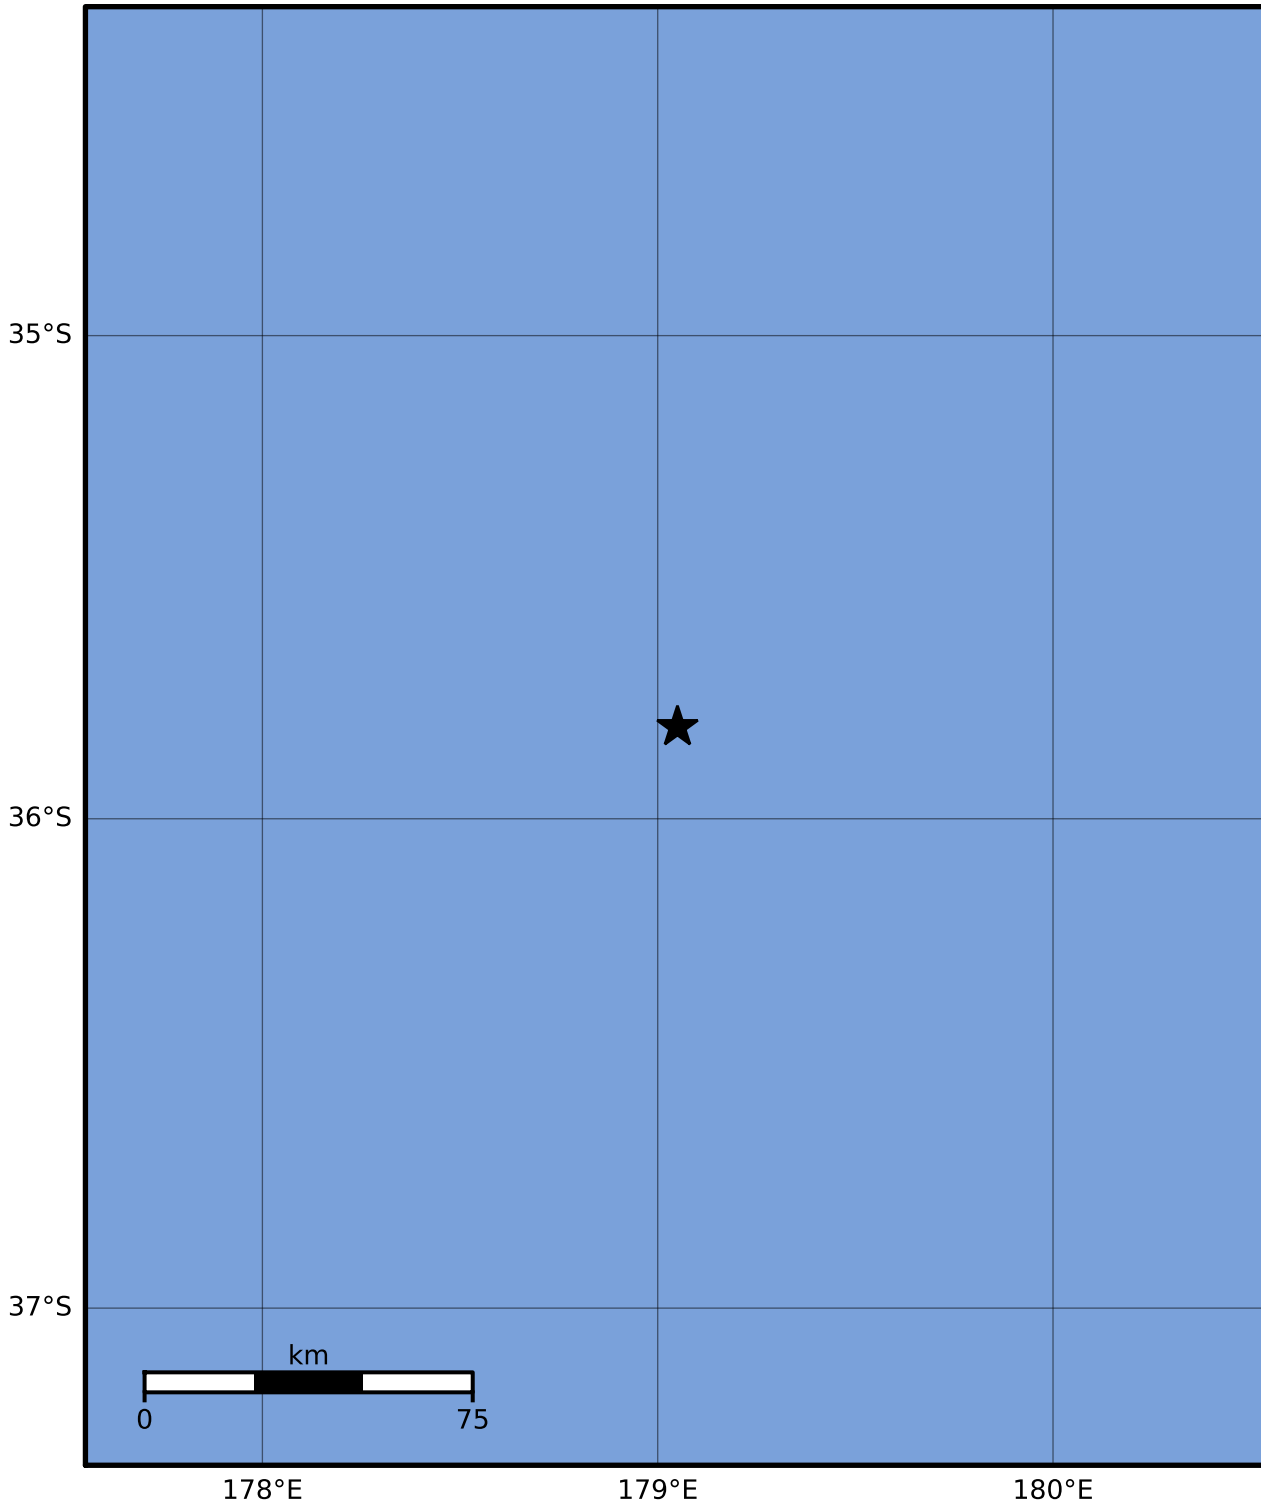

Macroseismic Intensity Map GNS Science

ShakeMap: Raukumara Plain

Jun 30, 2023 15:38:11 UTC M3.7 S35.81 E179.05 Depth: 100.0km ID:2023p488247

SHAKING	Not felt	Weak	Light	Moderate	Strong	Very strong	Severe	Violent	Extreme
DAMAGE	None	None	None	Very light	Light	Moderate	Moderate/heavy	Heavy	Very heavy
PGA(%g)	<0.0464	0.29	1.63	5.16	12.5	22.4	40.2	72.2	>129
PGV(cm/s)	<0.0215	0.125	1.04	4.31	14.5	26.4	48.3	88.4	>162
INTENSITY	I	II-III	IV	V	VI	VII	VIII	IX	X+

Scale based on Moratalla et al.(2021) and Worden et al.(2012) Version 1: Processed 2023-06-30T15:43:03Z

△ Seismic Instrument ○ Reported Intensity

★ Epicenter