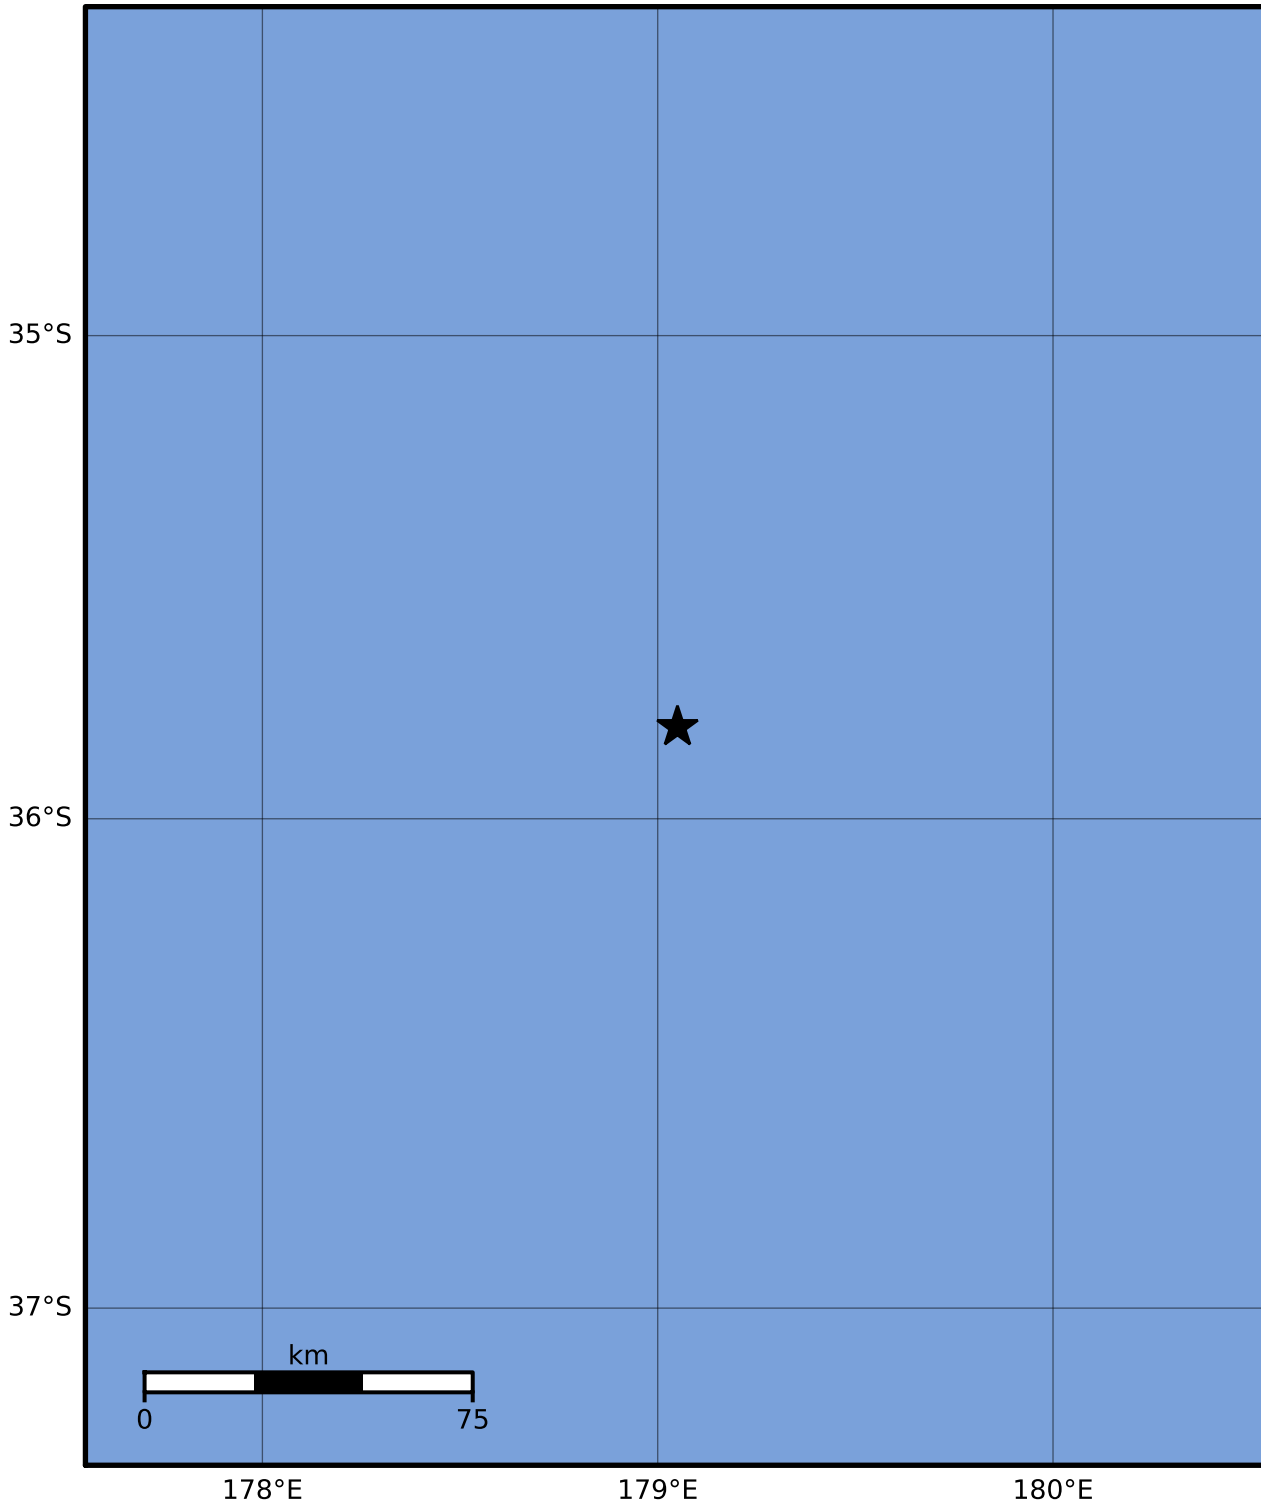

Macroseismic Intensity Map GNS Science

ShakeMap: Raukumara Plain

Jun 30, 2023 15:38:11 UTC M3.7 S35.81 E179.05 Depth: 100.0km ID:2023p488247

SHAKING	Not felt	Weak	Light	Moderate	Strong	Very strong	Severe	Violent	Extreme
DAMAGE	None	None	None	Very light	Light	Moderate	Moderate/heavy	Heavy	Very heavy
PGA(%g)	<0.0464	0.29	1.63	5.16	12.5	22.4	40.2	72.2	>129
PGV(cm/s)	<0.0215	0.125	1.04	4.31	14.5	26.4	48.3	88.4	>162
INTENSITY	I	II-III	IV	V	VI	VII	VIII	IX	X+

Scale based on Moratalla et al.(2021) and Worden et al.(2012) Version 3: Processed 2023-06-30T15:55:55Z

△ Seismic Instrument ○ Reported Intensity

★ Epicenter