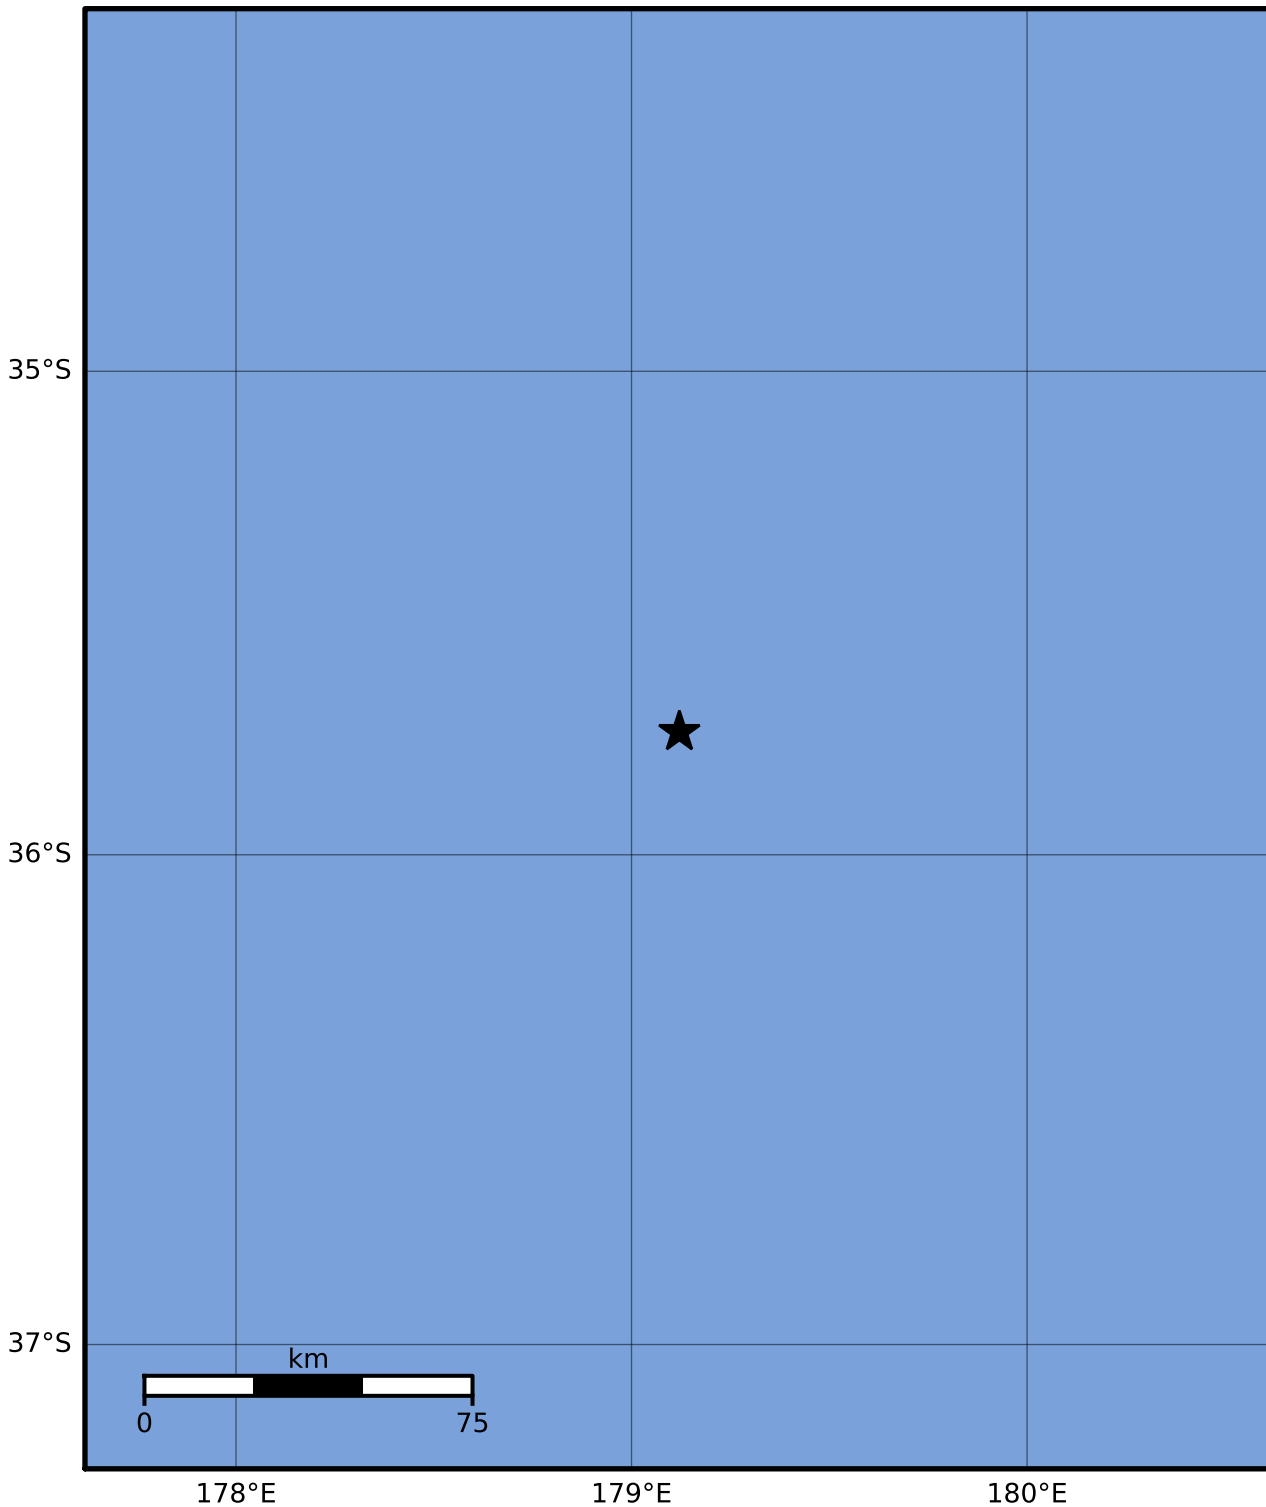

Macroseismic Intensity Map GNS Science

ShakeMap: Raukumara Plain

Jun 30, 2023 15:38:10 UTC M3.8 S35.75 E179.12 Depth: 33.0km ID:2023p488247

SHAKING	Not felt	Weak	Light	Moderate	Strong	Very strong	Severe	Violent	Extreme
DAMAGE	None	None	None	Very light	Light	Moderate	Moderate/heavy	Heavy	Very heavy
PGA(%g)	<0.0464	0.29	1.63	5.16	12.5	22.4	40.2	72.2	>129
PGV(cm/s)	<0.0215	0.125	1.04	4.31	14.5	26.4	48.3	88.4	>162
INTENSITY	I	II-III	IV	V	VI	VII	VIII	IX	X+

Scale based on Moratalla et al.(2021) and Worden et al.(2012) Version 4: Processed 2023-06-30T16:01:31Z

△ Seismic Instrument ○ Reported Intensity

★ Epicenter