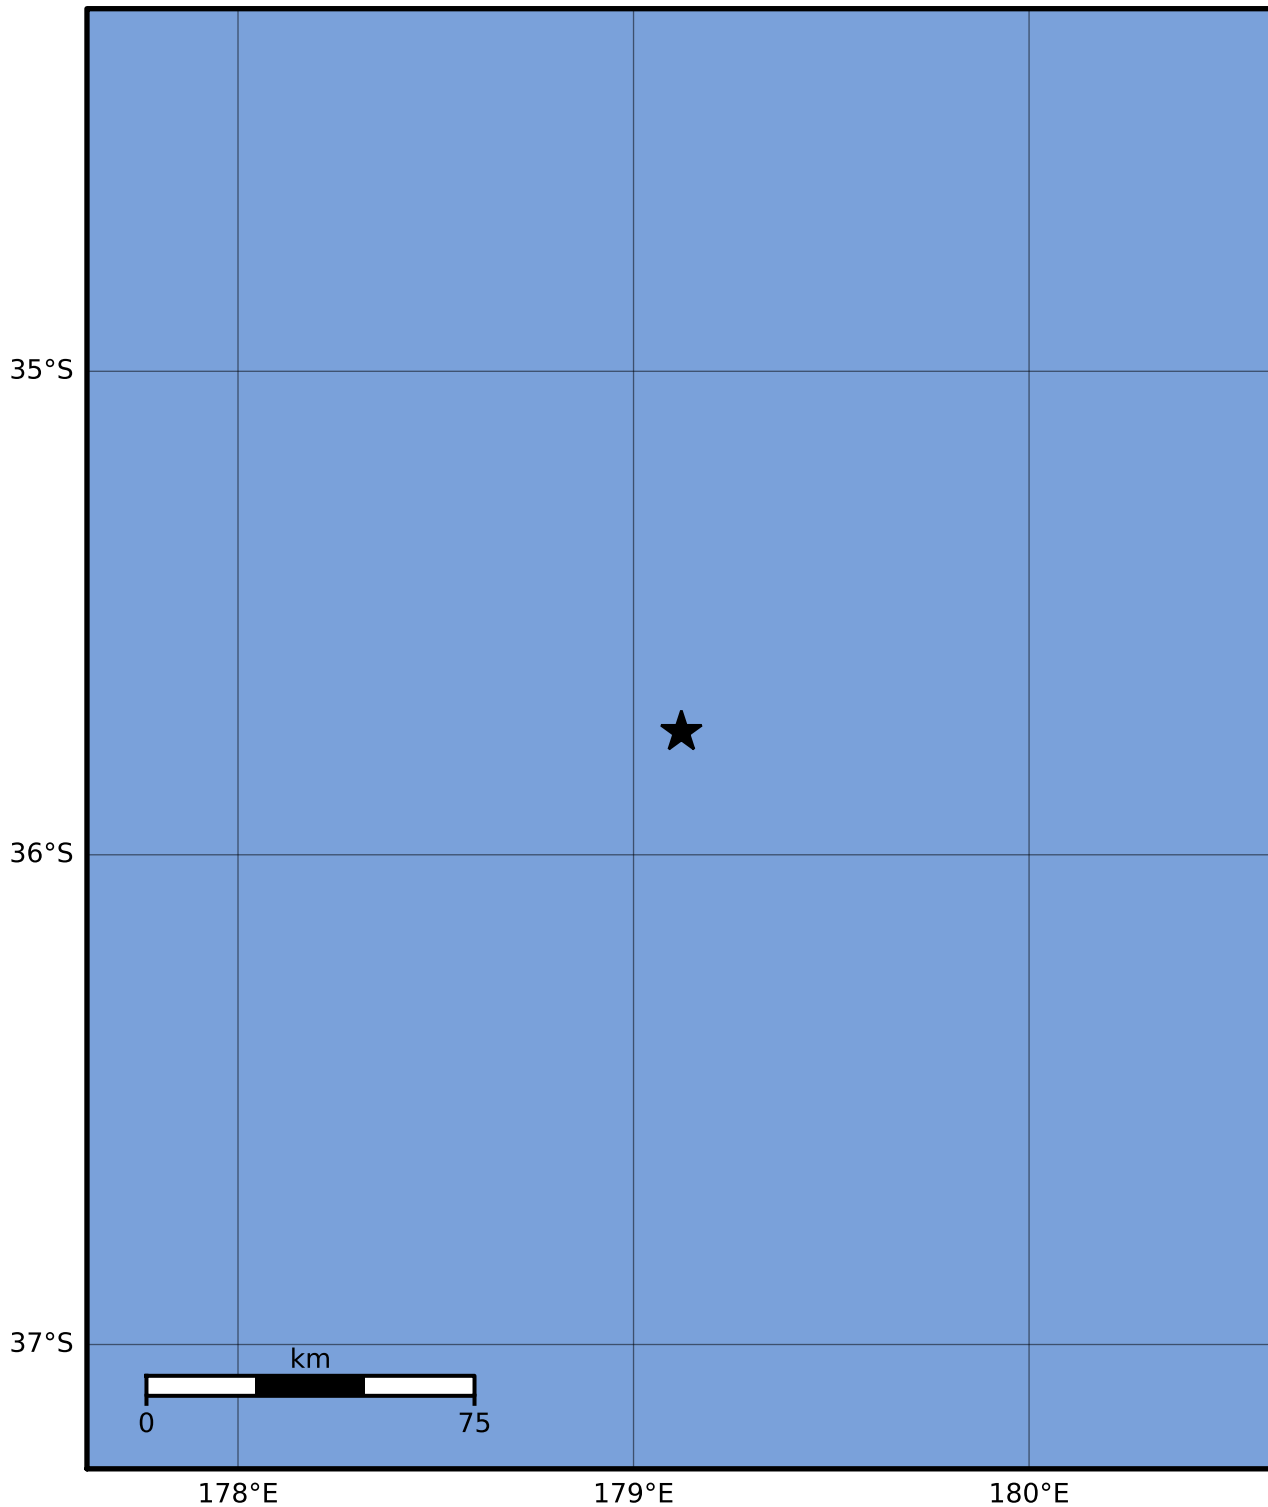

Macroseismic Intensity Map GNS Science

ShakeMap: Raukumara Plain

Jun 30, 2023 15:38:10 UTC M3.8 S35.75 E179.12 Depth: 33.0km ID:2023p488247

SHAKING	Not felt	Weak	Light	Moderate	Strong	Very strong	Severe	Violent	Extreme
DAMAGE	None	None	None	Very light	Light	Moderate	Moderate/heavy	Heavy	Very heavy
PGA(%g)	<0.0464	0.29	1.63	5.16	12.5	22.4	40.2	72.2	>129
PGV(cm/s)	<0.0215	0.125	1.04	4.31	14.5	26.4	48.3	88.4	>162
INTENSITY	I	II-III	IV	V	VI	VII	VIII	IX	X+

Scale based on Moratalla et al.(2021) and Worden et al.(2012) Version 6: Processed 2023-06-30T16:12:46Z

△ Seismic Instrument ○ Reported Intensity

★ Epicenter