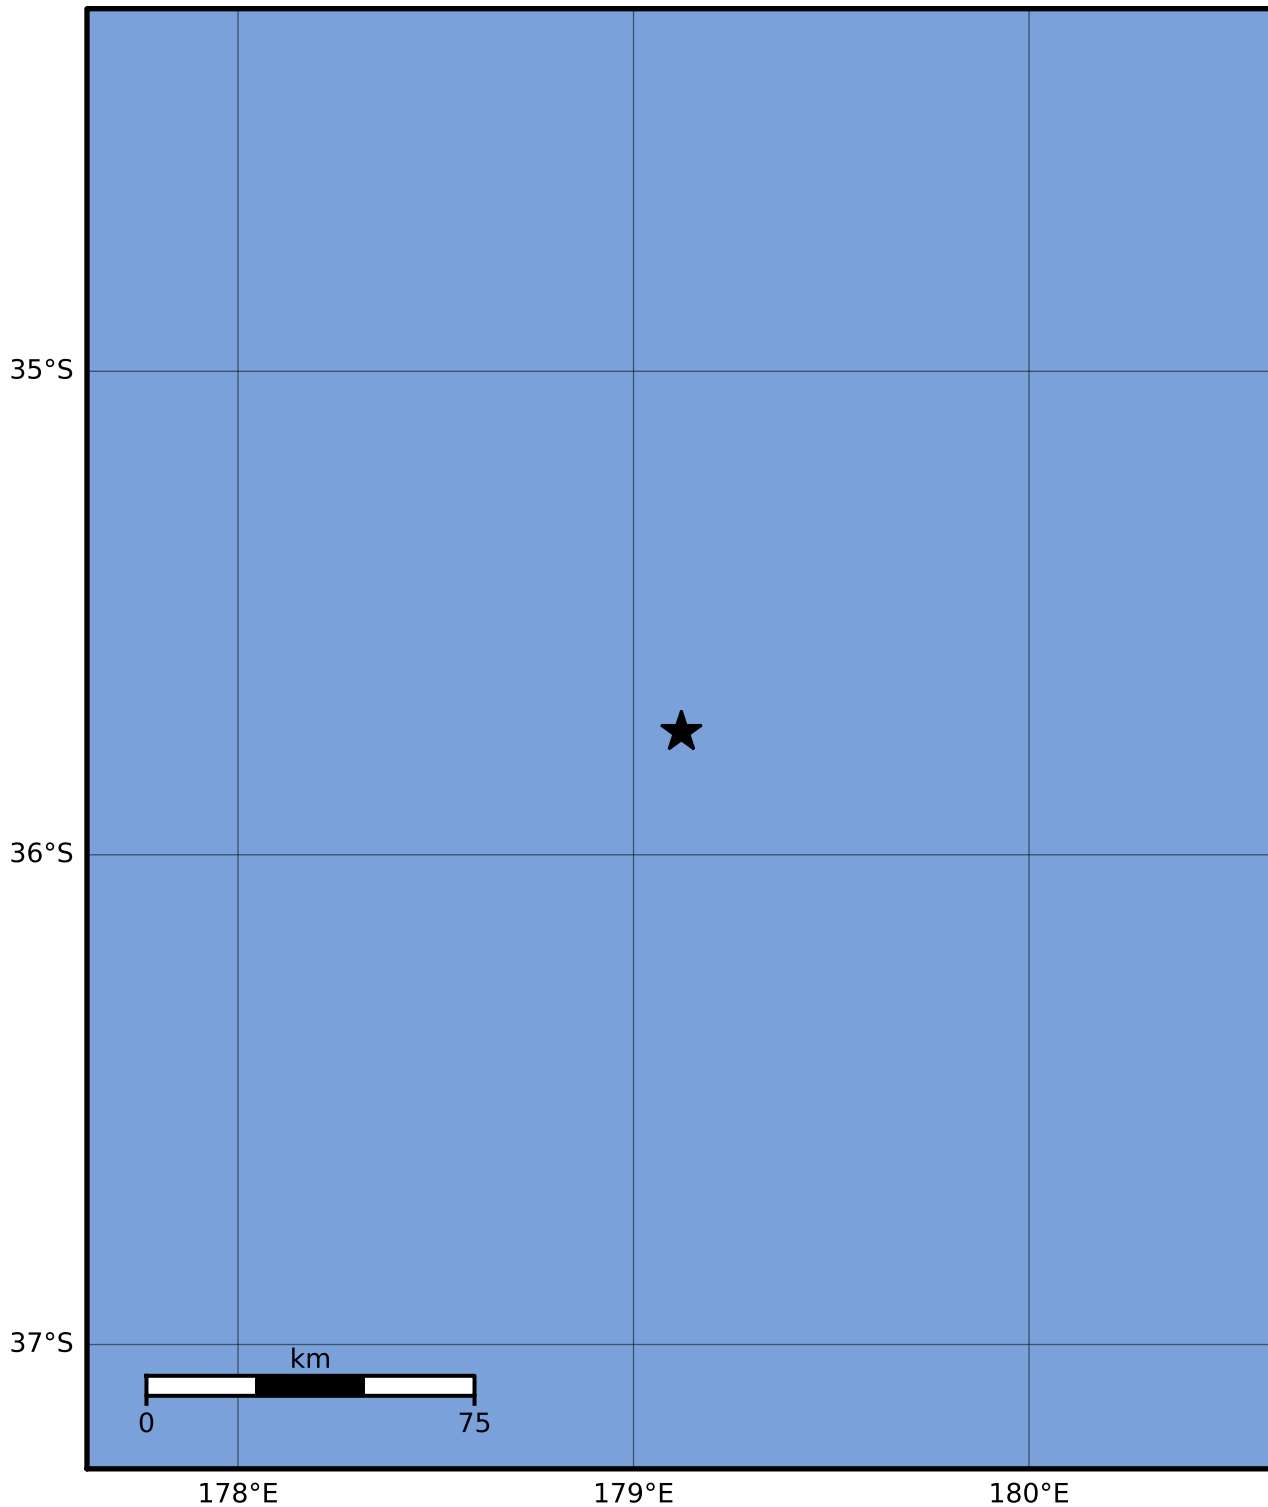

Macroseismic Intensity Map GNS Science

ShakeMap: Raukumara Plain

Jun 30, 2023 15:38:10 UTC M3.8 S35.75 E179.12 Depth: 33.0km ID:2023p488247

SHAKING	Not felt	Weak	Light	Moderate	Strong	Very strong	Severe	Violent	Extreme
DAMAGE	None	None	None	Very light	Light	Moderate	Moderate/heavy	Heavy	Very heavy
PGA(%g)	<0.0464	0.29	1.63	5.16	12.5	22.4	40.2	72.2	>129
PGV(cm/s)	<0.0215	0.125	1.04	4.31	14.5	26.4	48.3	88.4	>162
INTENSITY	I	II-III	IV	V	VI	VII	VIII	IX	X+

Scale based on Moratalla et al.(2021) and Worden et al.(2012) Version 8: Processed 2023-06-30T16:39:07Z

△ Seismic Instrument ○ Reported Intensity

★ Epicenter