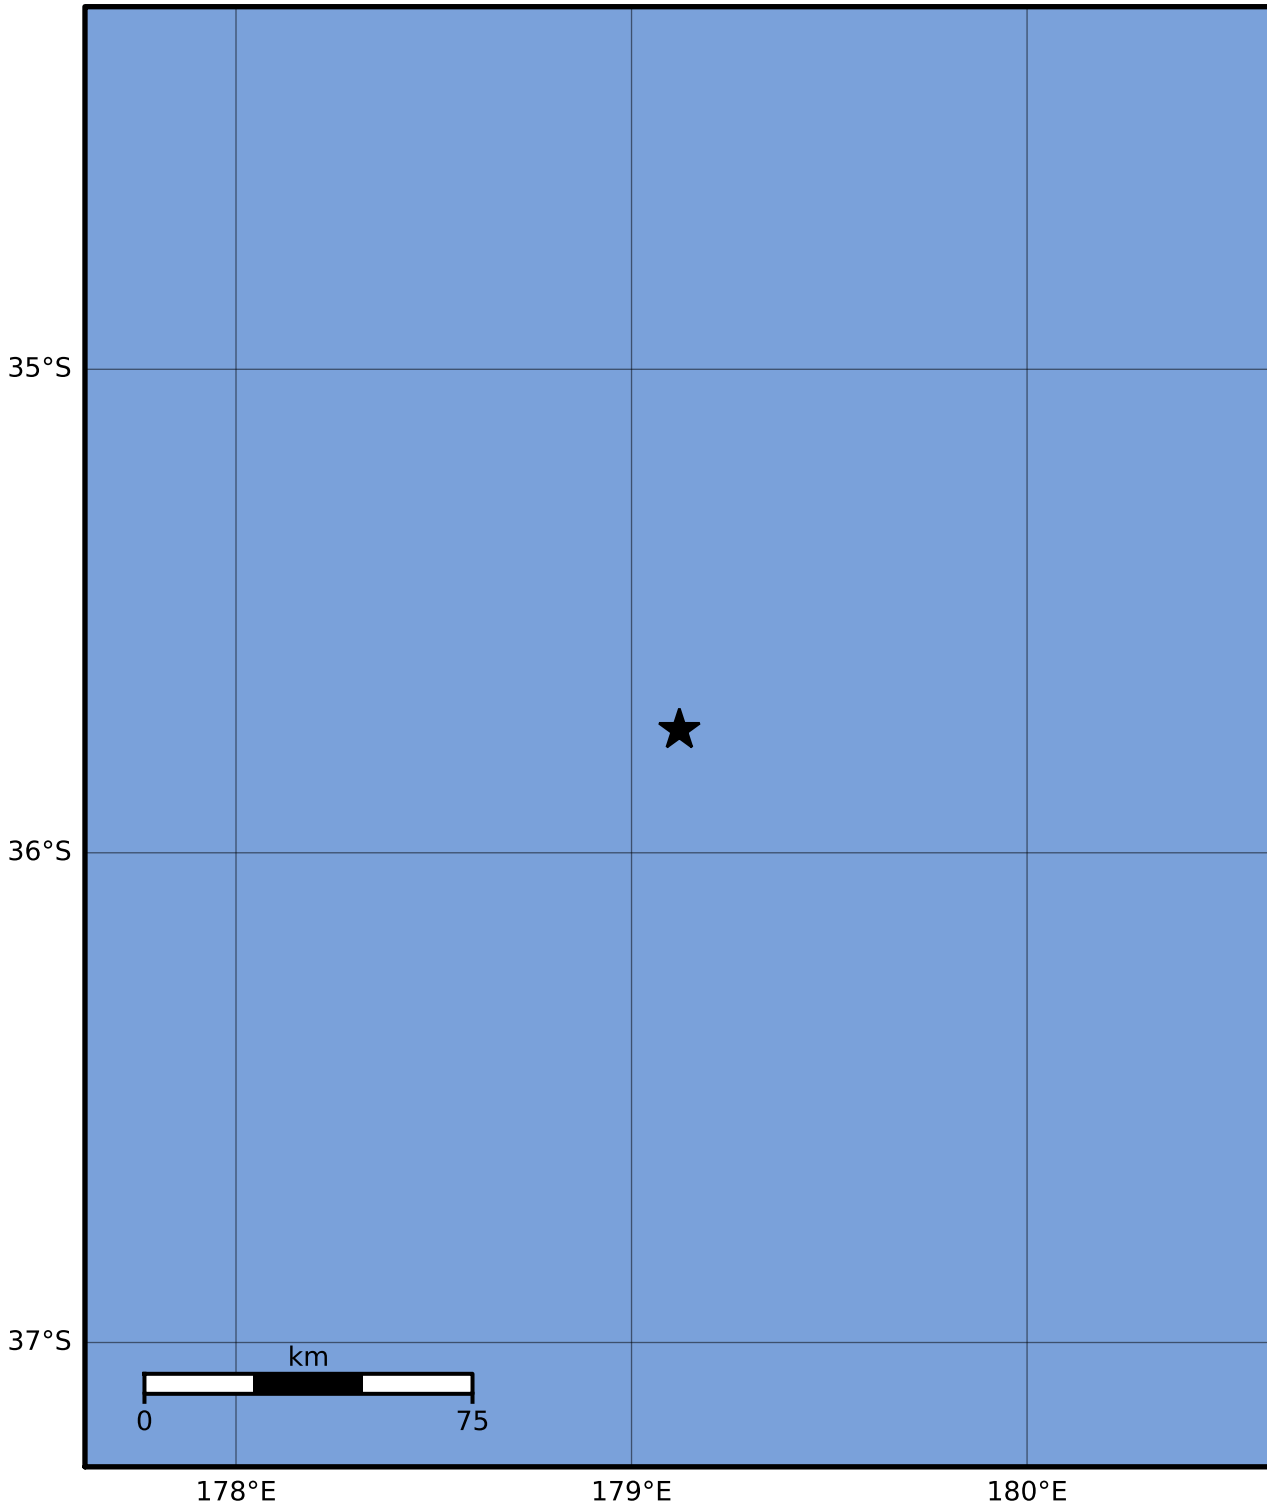

Macroseismic Intensity Map GNS Science

ShakeMap: Raukumara Plain

Jun 30, 2023 15:38:10 UTC M3.8 S35.75 E179.12 Depth: 33.0km ID:2023p488247

SHAKING	Not felt	Weak	Light	Moderate	Strong	Very strong	Severe	Violent	Extreme
DAMAGE	None	None	None	Very light	Light	Moderate	Moderate/heavy	Heavy	Very heavy
PGA(%g)	<0.0464	0.29	1.63	5.16	12.5	22.4	40.2	72.2	>129
PGV(cm/s)	<0.0215	0.125	1.04	4.31	14.5	26.4	48.3	88.4	>162
INTENSITY	I	II-III	IV	V	VI	VII	VIII	IX	X+

Scale based on Moratalla et al.(2021) and Worden et al.(2012) Version 9: Processed 2023-06-30T17:38:59Z

△ Seismic Instrument ○ Reported Intensity

★ Epicenter