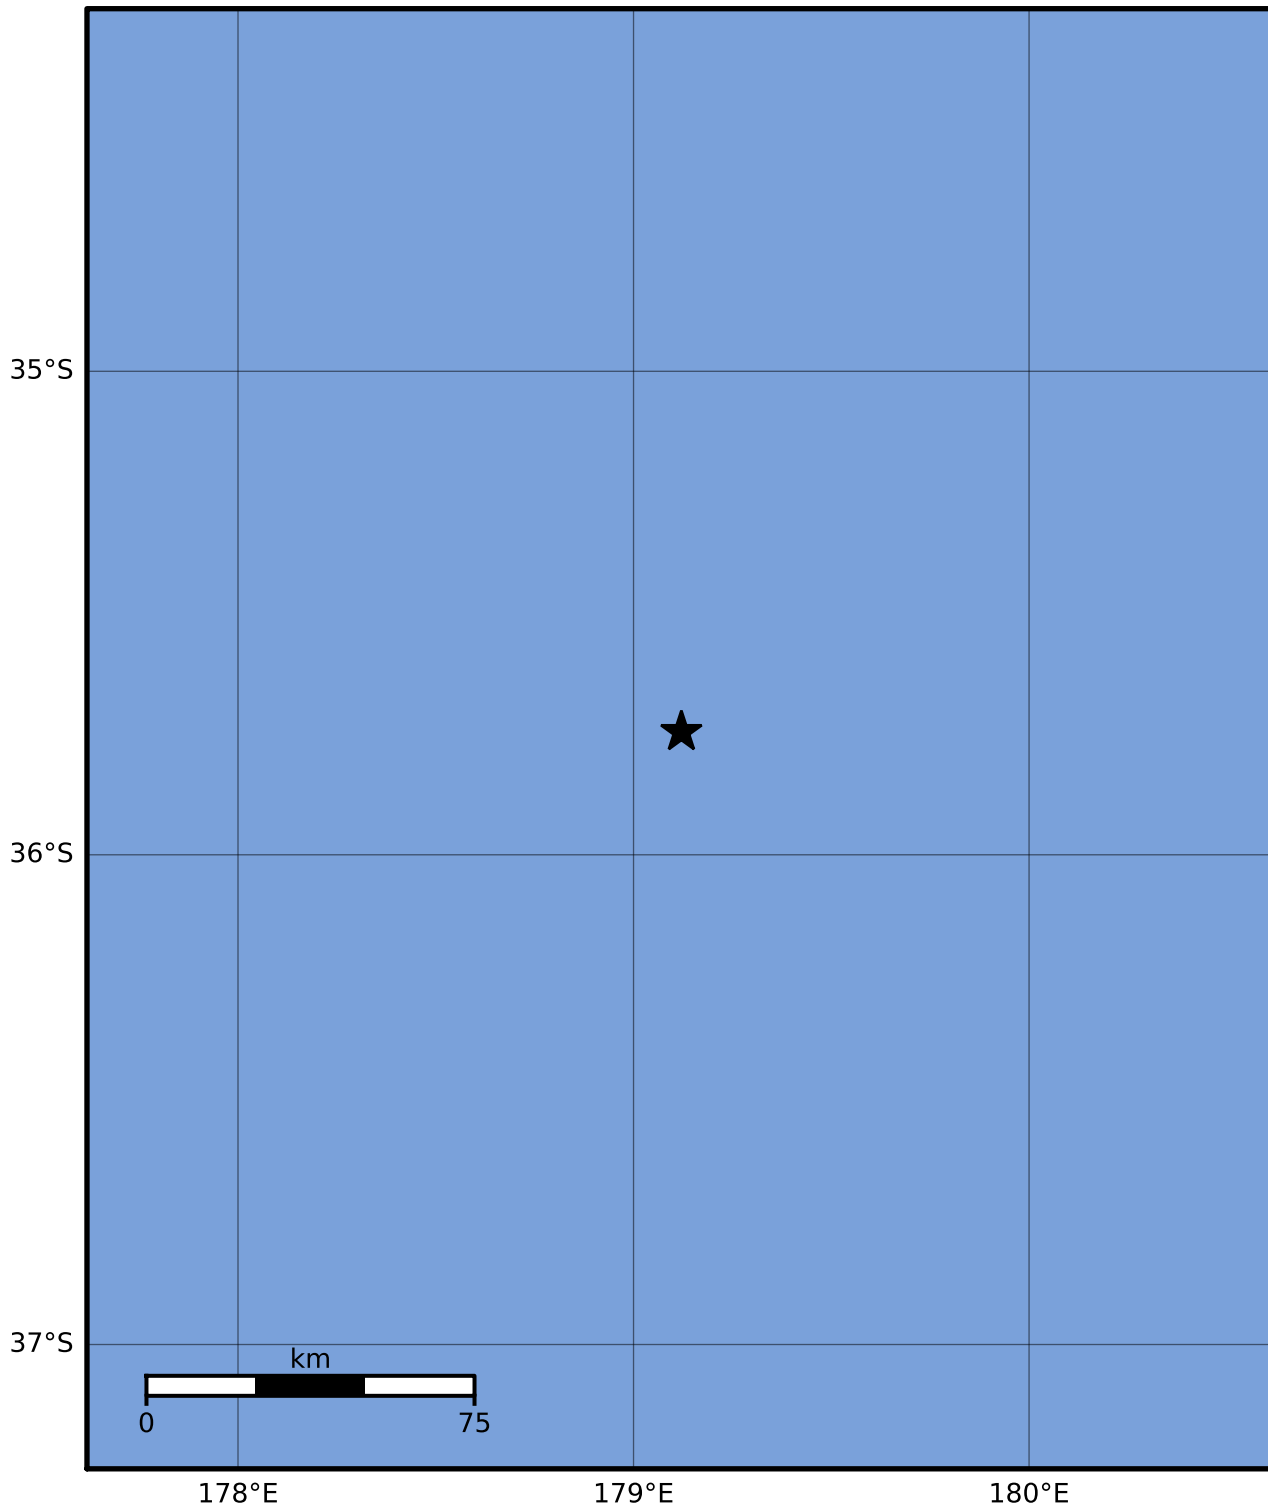

Macroseismic Intensity Map GNS Science

ShakeMap: Raukumara Plain

Jun 30, 2023 15:38:10 UTC M3.8 S35.75 E179.12 Depth: 33.0km ID:2023p488247

SHAKING	Not felt	Weak	Light	Moderate	Strong	Very strong	Severe	Violent	Extreme
DAMAGE	None	None	None	Very light	Light	Moderate	Moderate/heavy	Heavy	Very heavy
PGA(%g)	<0.0464	0.29	1.63	5.16	12.5	22.4	40.2	72.2	>129
PGV(cm/s)	<0.0215	0.125	1.04	4.31	14.5	26.4	48.3	88.4	>162
INTENSITY	I	II-III	IV	V	VI	VII	VIII	IX	X+

Scale based on Moratalla et al.(2021) and Worden et al.(2012) Version 10: Processed 2023-06-30T18:39:59Z

△ Seismic Instrument ○ Reported Intensity

★ Epicenter