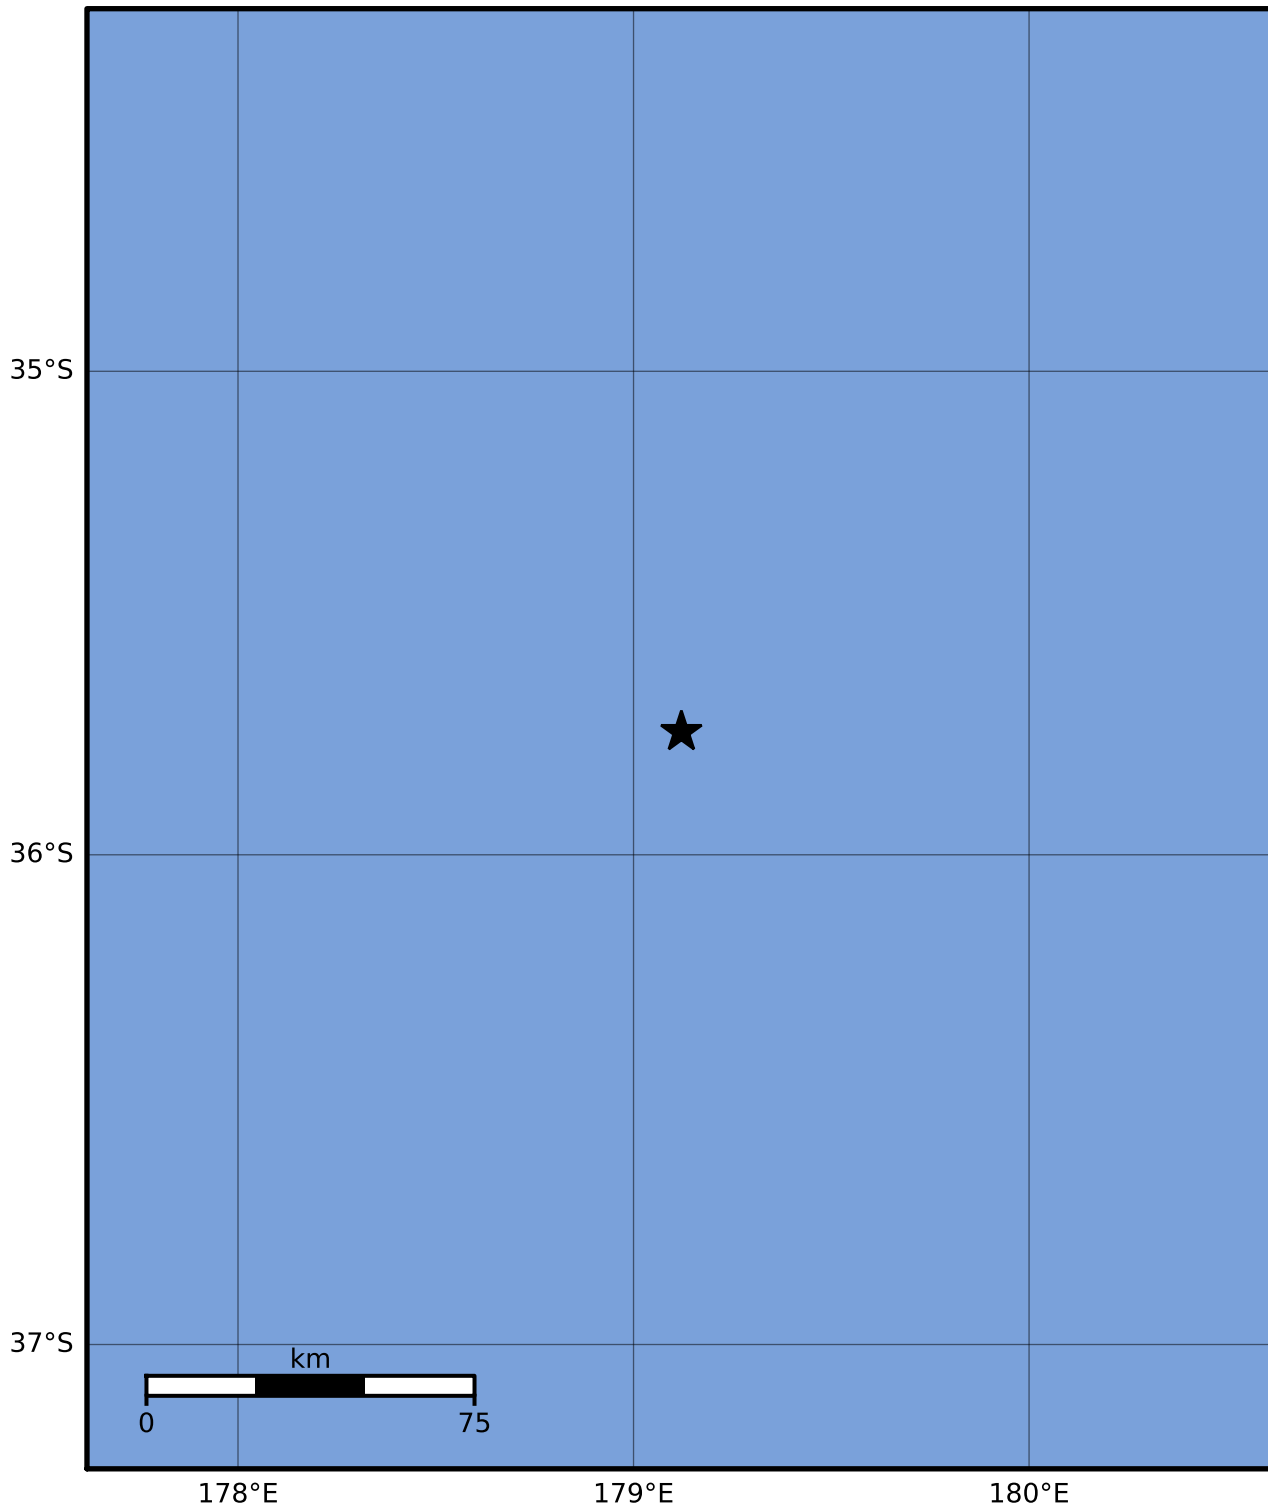

Macroseismic Intensity Map GNS Science

ShakeMap: Raukumara Plain

Jun 30, 2023 15:38:10 UTC M3.8 S35.75 E179.12 Depth: 33.0km ID:2023p488247

SHAKING	Not felt	Weak	Light	Moderate	Strong	Very strong	Severe	Violent	Extreme
DAMAGE	None	None	None	Very light	Light	Moderate	Moderate/heavy	Heavy	Very heavy
PGA(%g)	<0.0464	0.29	1.63	5.16	12.5	22.4	40.2	72.2	>129
PGV(cm/s)	<0.0215	0.125	1.04	4.31	14.5	26.4	48.3	88.4	>162
INTENSITY	I	II-III	IV	V	VI	VII	VIII	IX	X+

Scale based on Moratalla et al.(2021) and Worden et al.(2012) Version 9: Processed 2023-07-01T15:38:59Z

△ Seismic Instrument ○ Reported Intensity

★ Epicenter