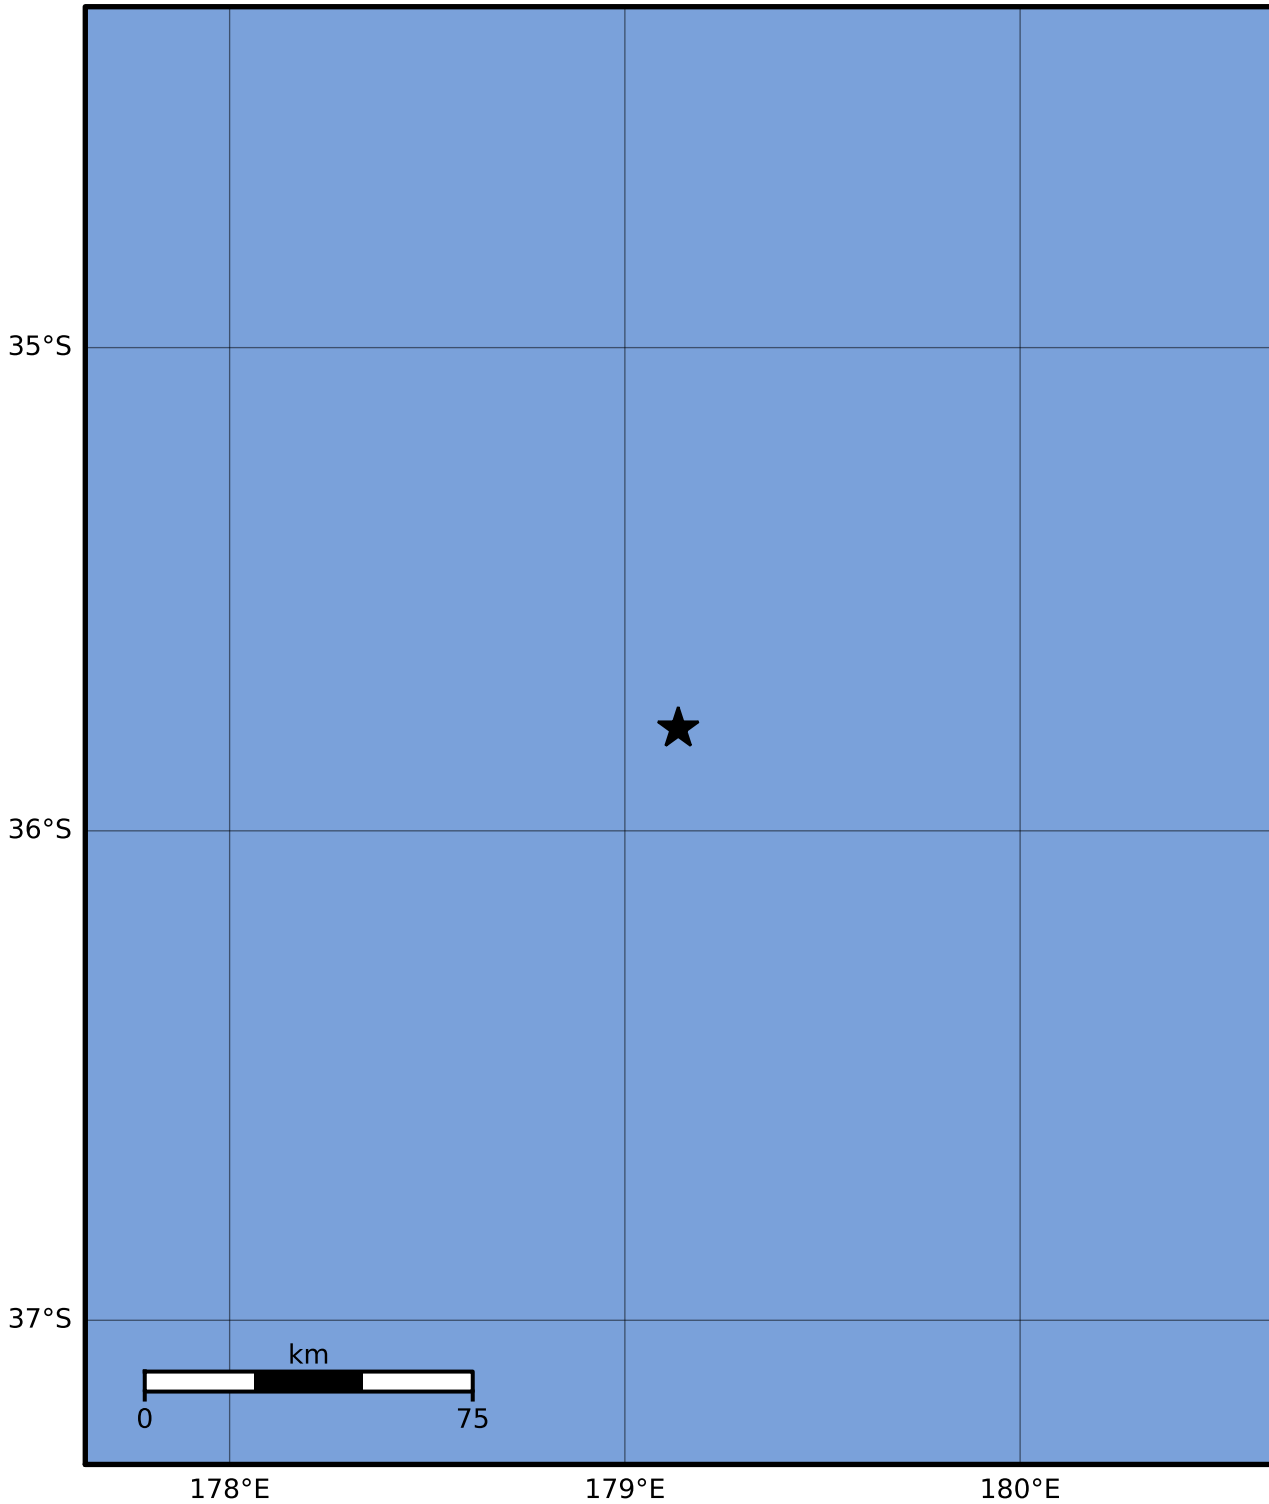

Macroseismic Intensity Map GNS Science

ShakeMap: Raukumara Plain

Jun 30, 2023 15:38:10 UTC M3.9 S35.79 E179.13 Depth: 100.0km ID:2023p488247

SHAKING	Not felt	Weak	Light	Moderate	Strong	Very strong	Severe	Violent	Extreme
DAMAGE	None	None	None	Very light	Light	Moderate	Moderate/heavy	Heavy	Very heavy
PGA(%g)	<0.0464	0.29	1.63	5.16	12.5	22.4	40.2	72.2	>129
PGV(cm/s)	<0.0215	0.125	1.04	4.31	14.5	26.4	48.3	88.4	>162
INTENSITY	I	II-III	IV	V	VI	VII	VIII	IX	X+

Scale based on Moratalla et al.(2021) and Worden et al.(2012) Version 14: Processed 2023-07-19T23:48:58Z

△ Seismic Instrument ○ Reported Intensity ★ Epicenter