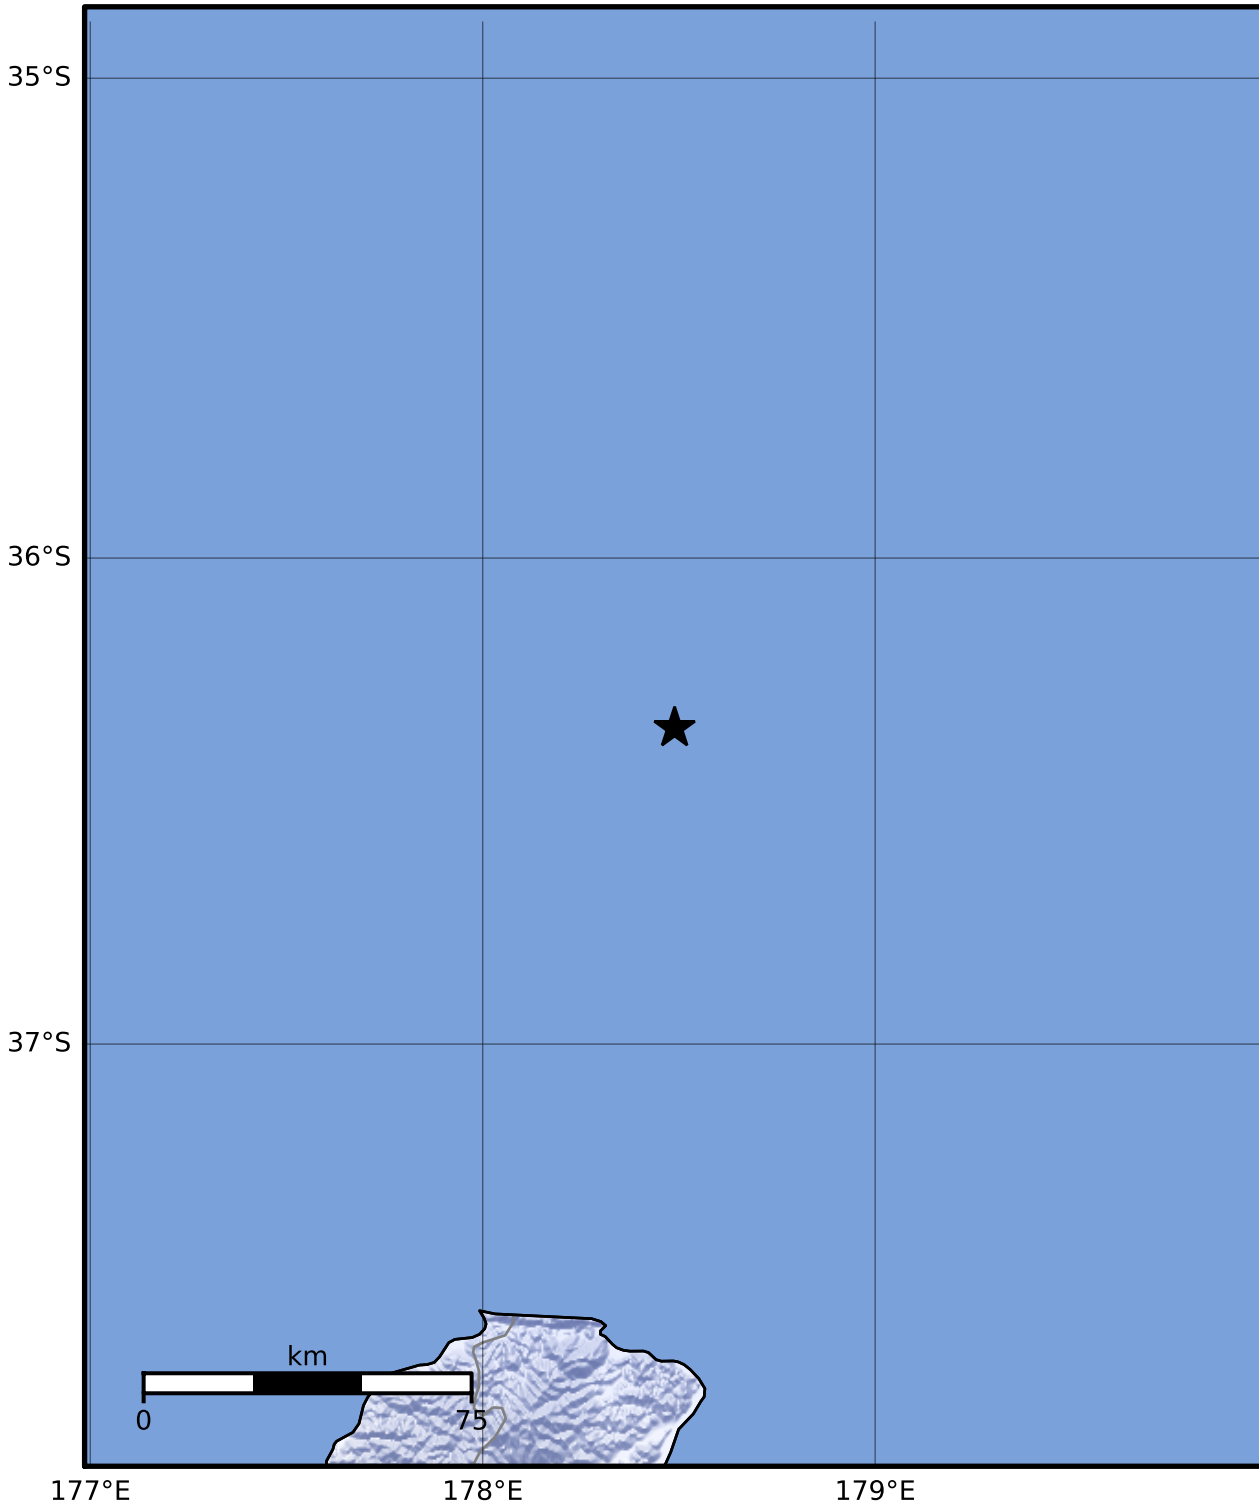

Macroseismic Intensity Map GNS Science

ShakeMap: Raukumara Plain

Jul 05, 2023 07:25:16 UTC M3.3 S36.35 E178.49 Depth: 70.1km ID:2023p500835

SHAKING	Not felt	Weak	Light	Moderate	Strong	Very strong	Severe	Violent	Extreme
DAMAGE	None	None	None	Very light	Light	Moderate	Moderate/heavy	Heavy	Very heavy
PGA(%g)	<0.0464	0.29	1.63	5.16	12.5	22.4	40.2	72.2	>129
PGV(cm/s)	<0.0215	0.125	1.04	4.31	14.5	26.4	48.3	88.4	>162
INTENSITY	I	II-III	IV	V	VI	VII	VIII	IX	X+

Scale based on Moratalla et al.(2021) and Worden et al.(2012) Version 1: Processed 2023-07-05T07:28:37Z

△ Seismic Instrument ○ Reported Intensity ★ Epicenter