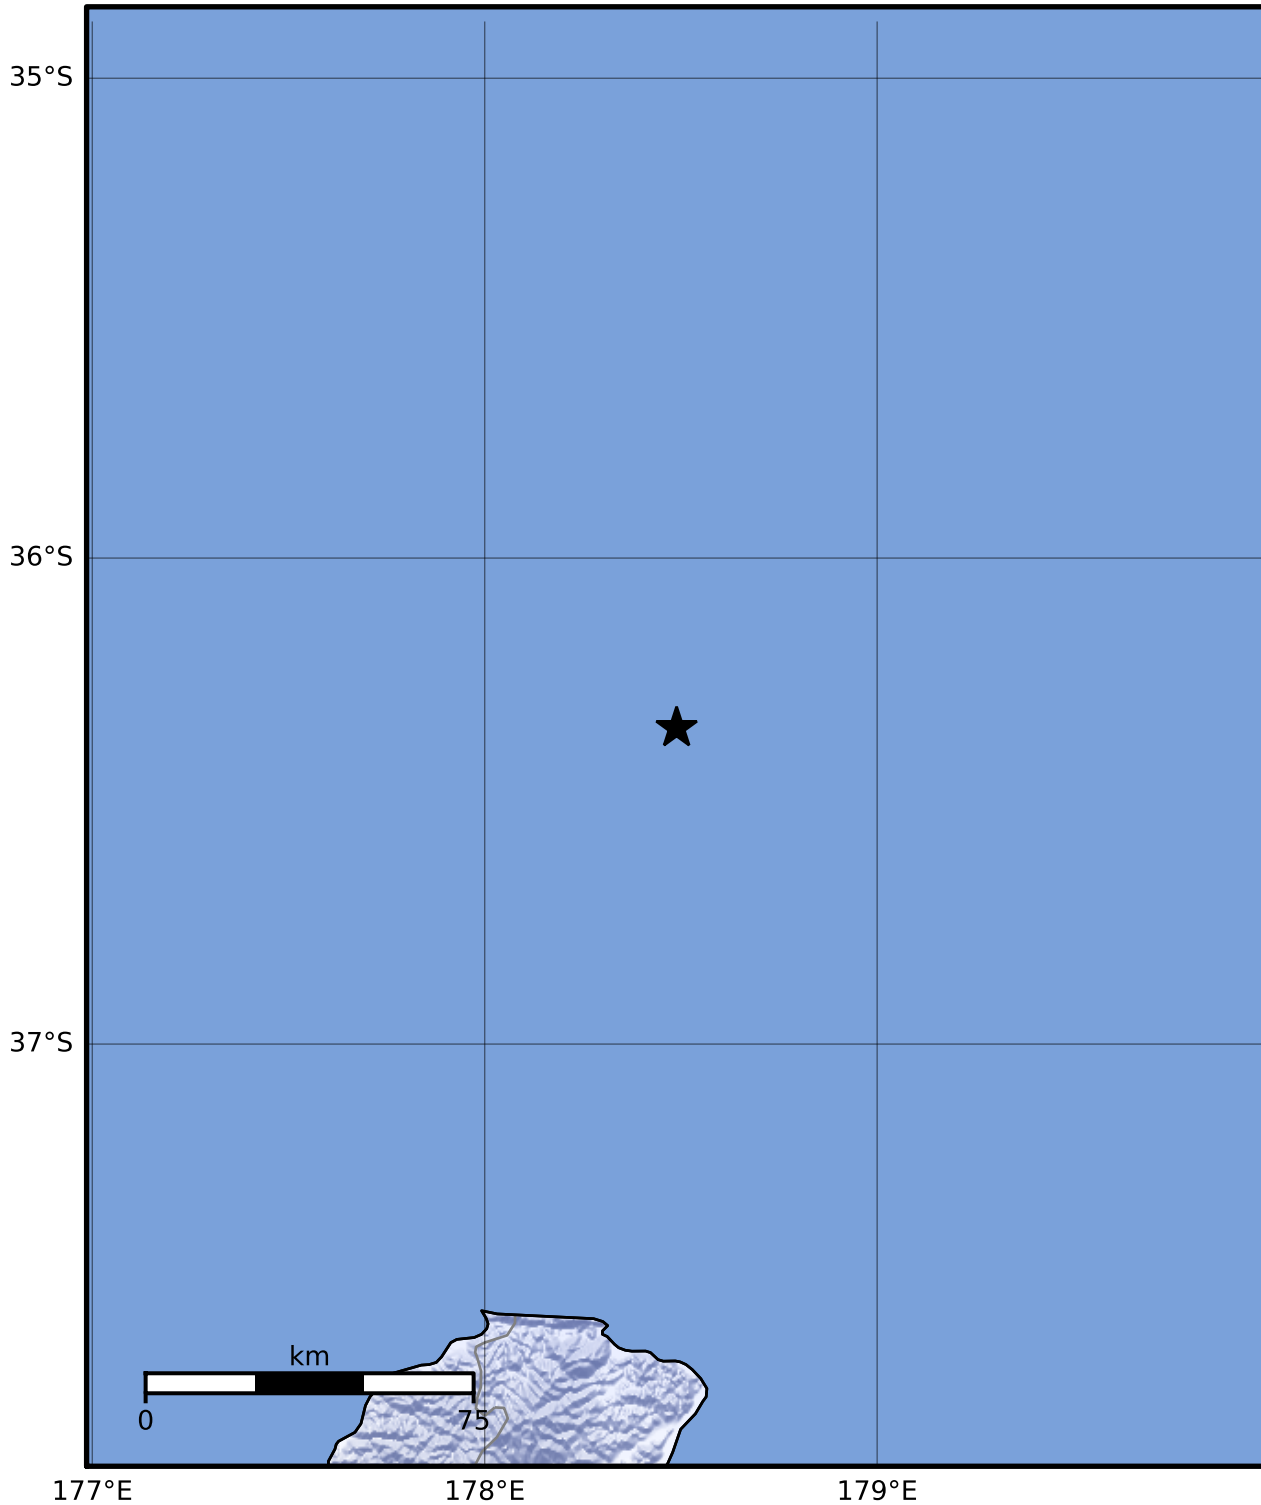

Macroseismic Intensity Map GNS Science

ShakeMap: Raukumara Plain

Jul 05, 2023 07:25:16 UTC M3.3 S36.35 E178.49 Depth: 70.1km ID:2023p500835

SHAKING	Not felt	Weak	Light	Moderate	Strong	Very strong	Severe	Violent	Extreme
DAMAGE	None	None	None	Very light	Light	Moderate	Moderate/heavy	Heavy	Very heavy
PGA(%g)	<0.0464	0.29	1.63	5.16	12.5	22.4	40.2	72.2	>129
PGV(cm/s)	<0.0215	0.125	1.04	4.31	14.5	26.4	48.3	88.4	>162
INTENSITY	I	II-III	IV	V	VI	VII	VIII	IX	X+

Scale based on Moratalla et al.(2021) and Worden et al.(2012) Version 2: Processed 2023-07-05T07:33:53Z

△ Seismic Instrument ○ Reported Intensity

★ Epicenter