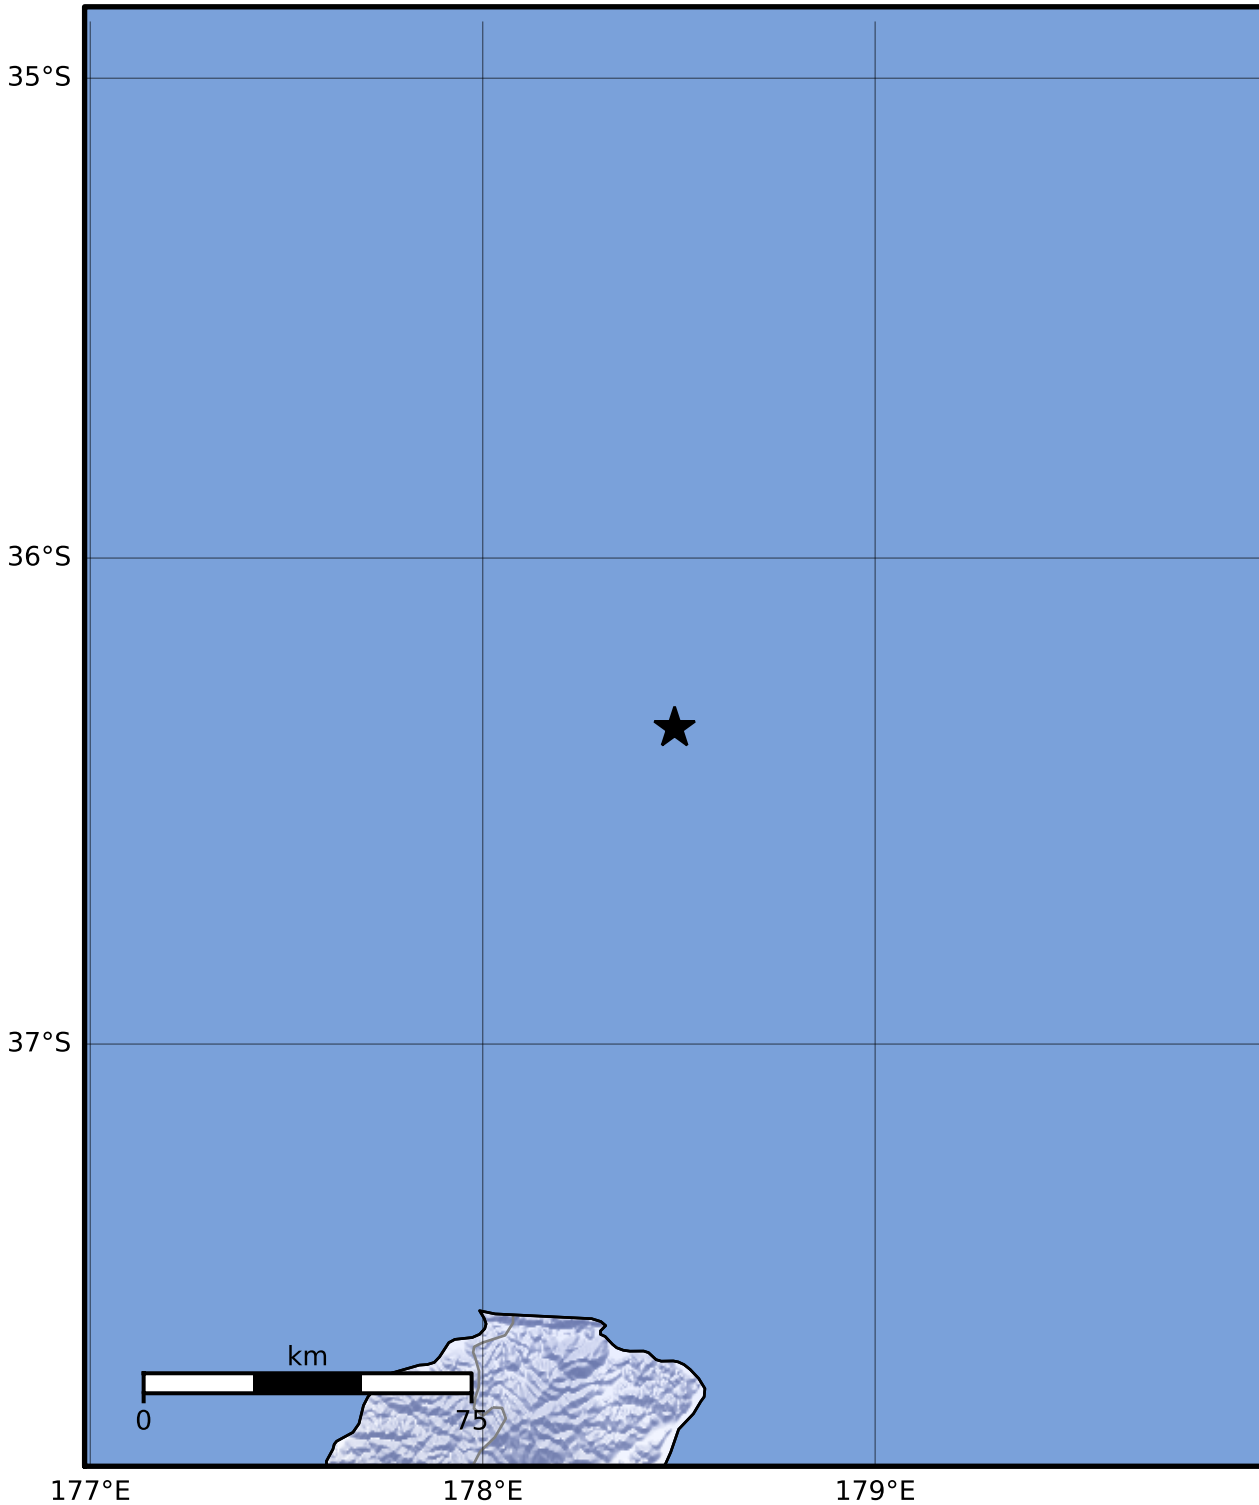

Macroseismic Intensity Map GNS Science

ShakeMap: Raukumara Plain

Jul 05, 2023 07:25:16 UTC M3.3 S36.35 E178.49 Depth: 70.1km ID:2023p500835

SHAKING	Not felt	Weak	Light	Moderate	Strong	Very strong	Severe	Violent	Extreme
DAMAGE	None	None	None	Very light	Light	Moderate	Moderate/heavy	Heavy	Very heavy
PGA(%g)	<0.0464	0.29	1.63	5.16	12.5	22.4	40.2	72.2	>129
PGV(cm/s)	<0.0215	0.125	1.04	4.31	14.5	26.4	48.3	88.4	>162
INTENSITY	I	II-III	IV	V	VI	VII	VIII	IX	X+

Scale based on Moratalla et al.(2021) and Worden et al.(2012) Version 5: Processed 2023-07-05T07:56:02Z

△ Seismic Instrument ○ Reported Intensity ★ Epicenter