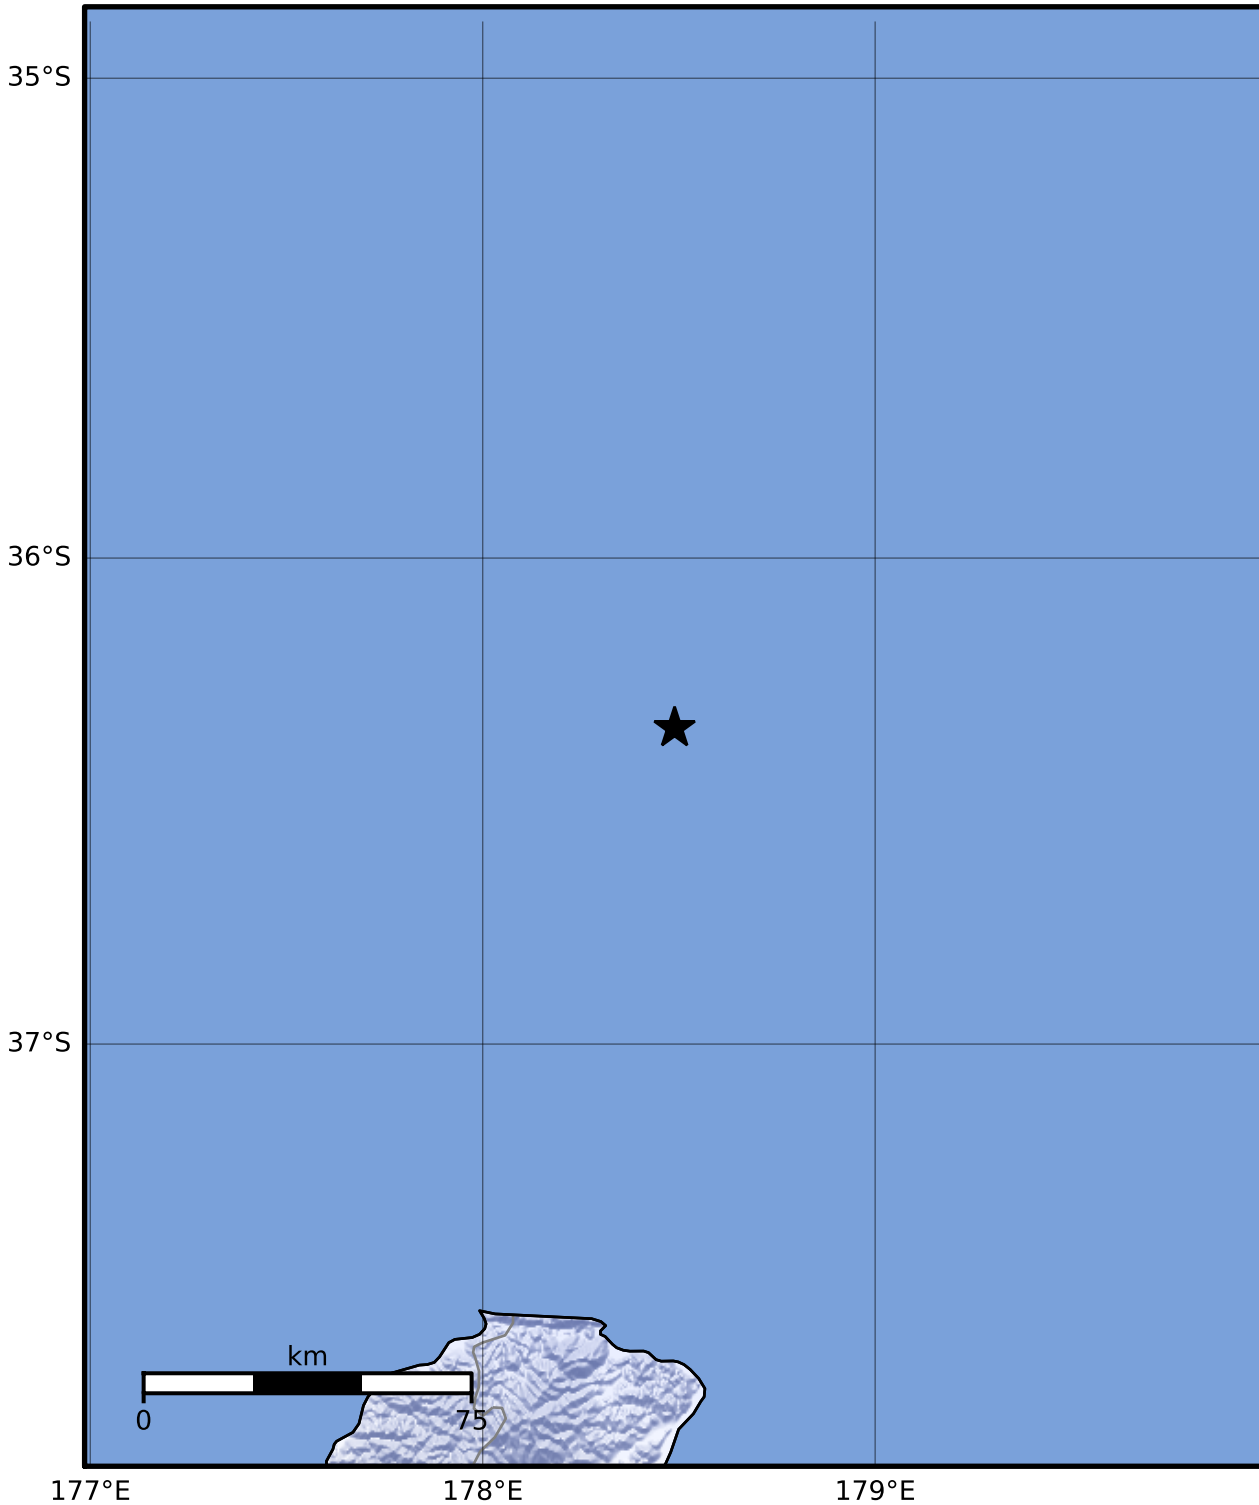

Macroseismic Intensity Map GNS Science

ShakeMap: Raukumara Plain

Jul 05, 2023 07:25:16 UTC M3.3 S36.35 E178.49 Depth: 70.1km ID:2023p500835

SHAKING	Not felt	Weak	Light	Moderate	Strong	Very strong	Severe	Violent	Extreme
DAMAGE	None	None	None	Very light	Light	Moderate	Moderate/heavy	Heavy	Very heavy
PGA(%g)	<0.0464	0.29	1.63	5.16	12.5	22.4	40.2	72.2	>129
PGV(cm/s)	<0.0215	0.125	1.04	4.31	14.5	26.4	48.3	88.4	>162
INTENSITY	I	II-III	IV	V	VI	VII	VIII	IX	X+

Scale based on Moratalla et al.(2021) and Worden et al.(2012) Version 6: Processed 2023-07-05T08:26:02Z

△ Seismic Instrument ○ Reported Intensity ★ Epicenter