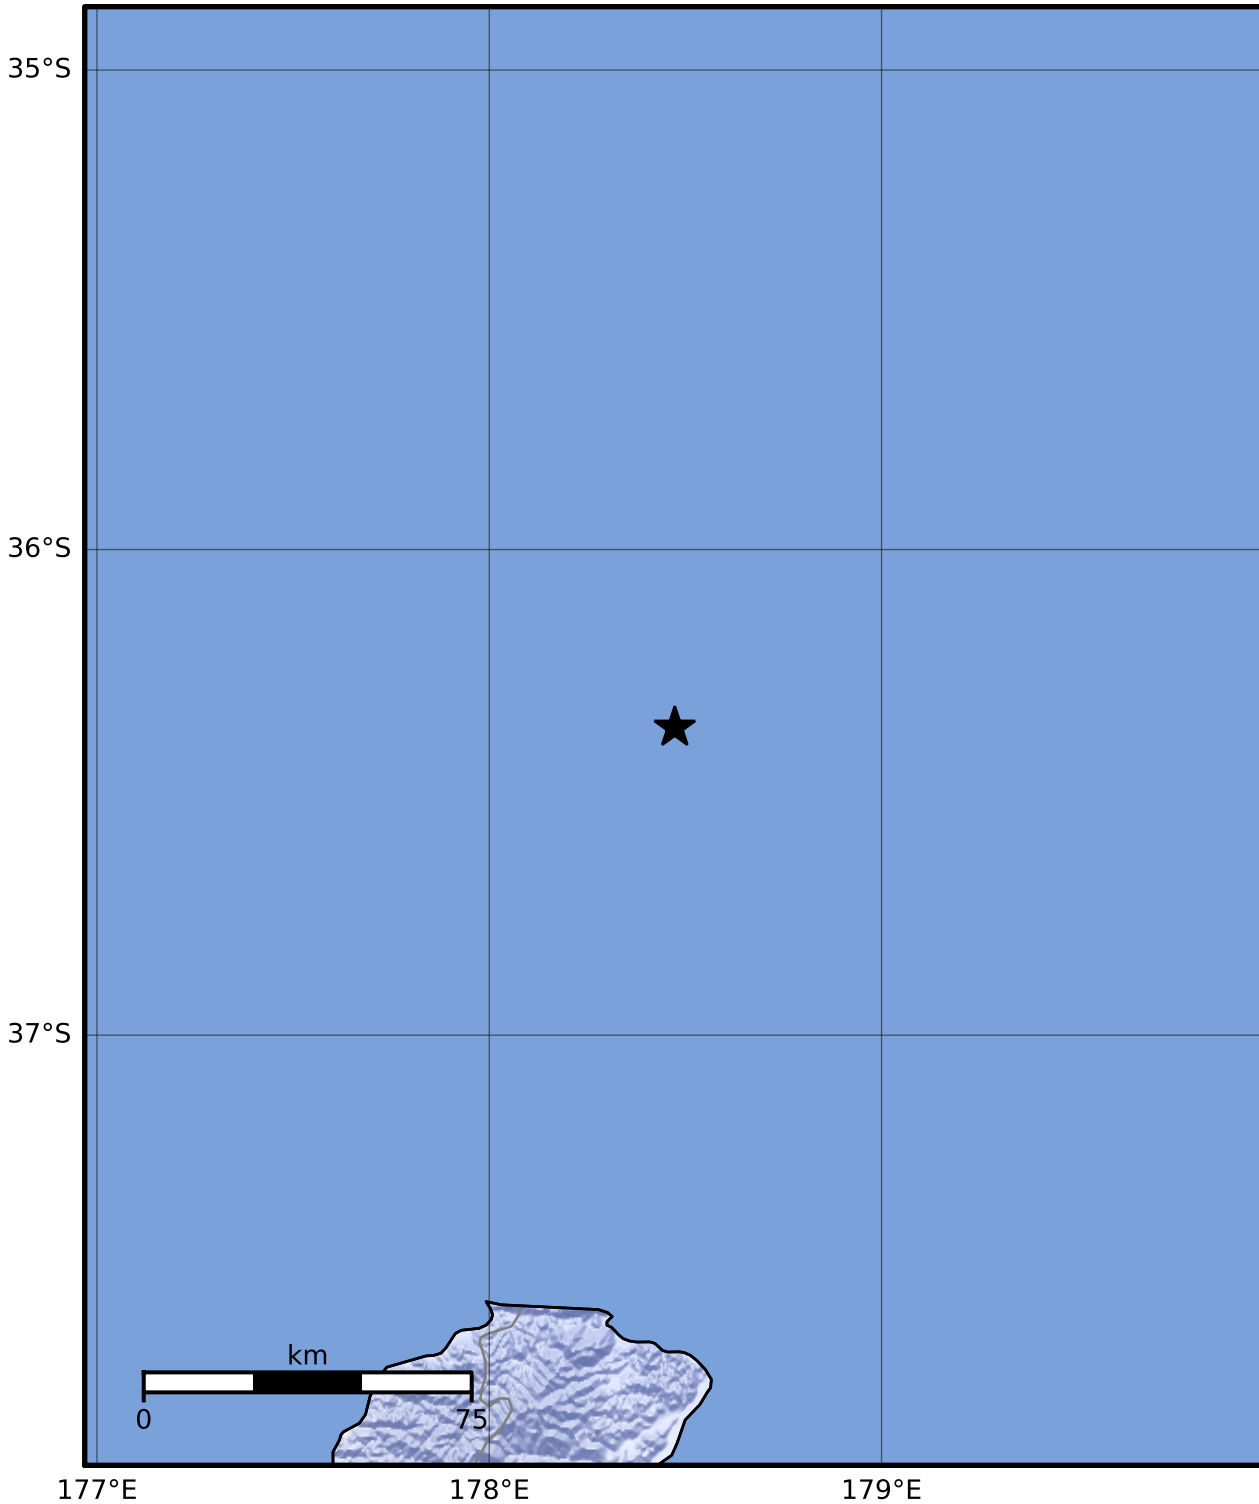

Macroseismic Intensity Map GNS Science

ShakeMap: Raukumara Plain

Jul 05, 2023 07:25:16 UTC M3.5 S36.37 E178.47 Depth: 74.3km ID:2023p500835

SHAKING	Not felt	Weak	Light	Moderate	Strong	Very strong	Severe	Violent	Extreme
DAMAGE	None	None	None	Very light	Light	Moderate	Moderate/heavy	Heavy	Very heavy
PGA(%g)	<0.0464	0.29	1.63	5.16	12.5	22.4	40.2	72.2	>129
PGV(cm/s)	<0.0215	0.125	1.04	4.31	14.5	26.4	48.3	88.4	>162
INTENSITY	I	II-III	IV	V	VI	VII	VIII	IX	X+

Scale based on Moratalla et al.(2021) and Worden et al.(2012) Version 8: Processed 2023-07-05T10:00:35Z

△ Seismic Instrument ○ Reported Intensity ★ Epicenter