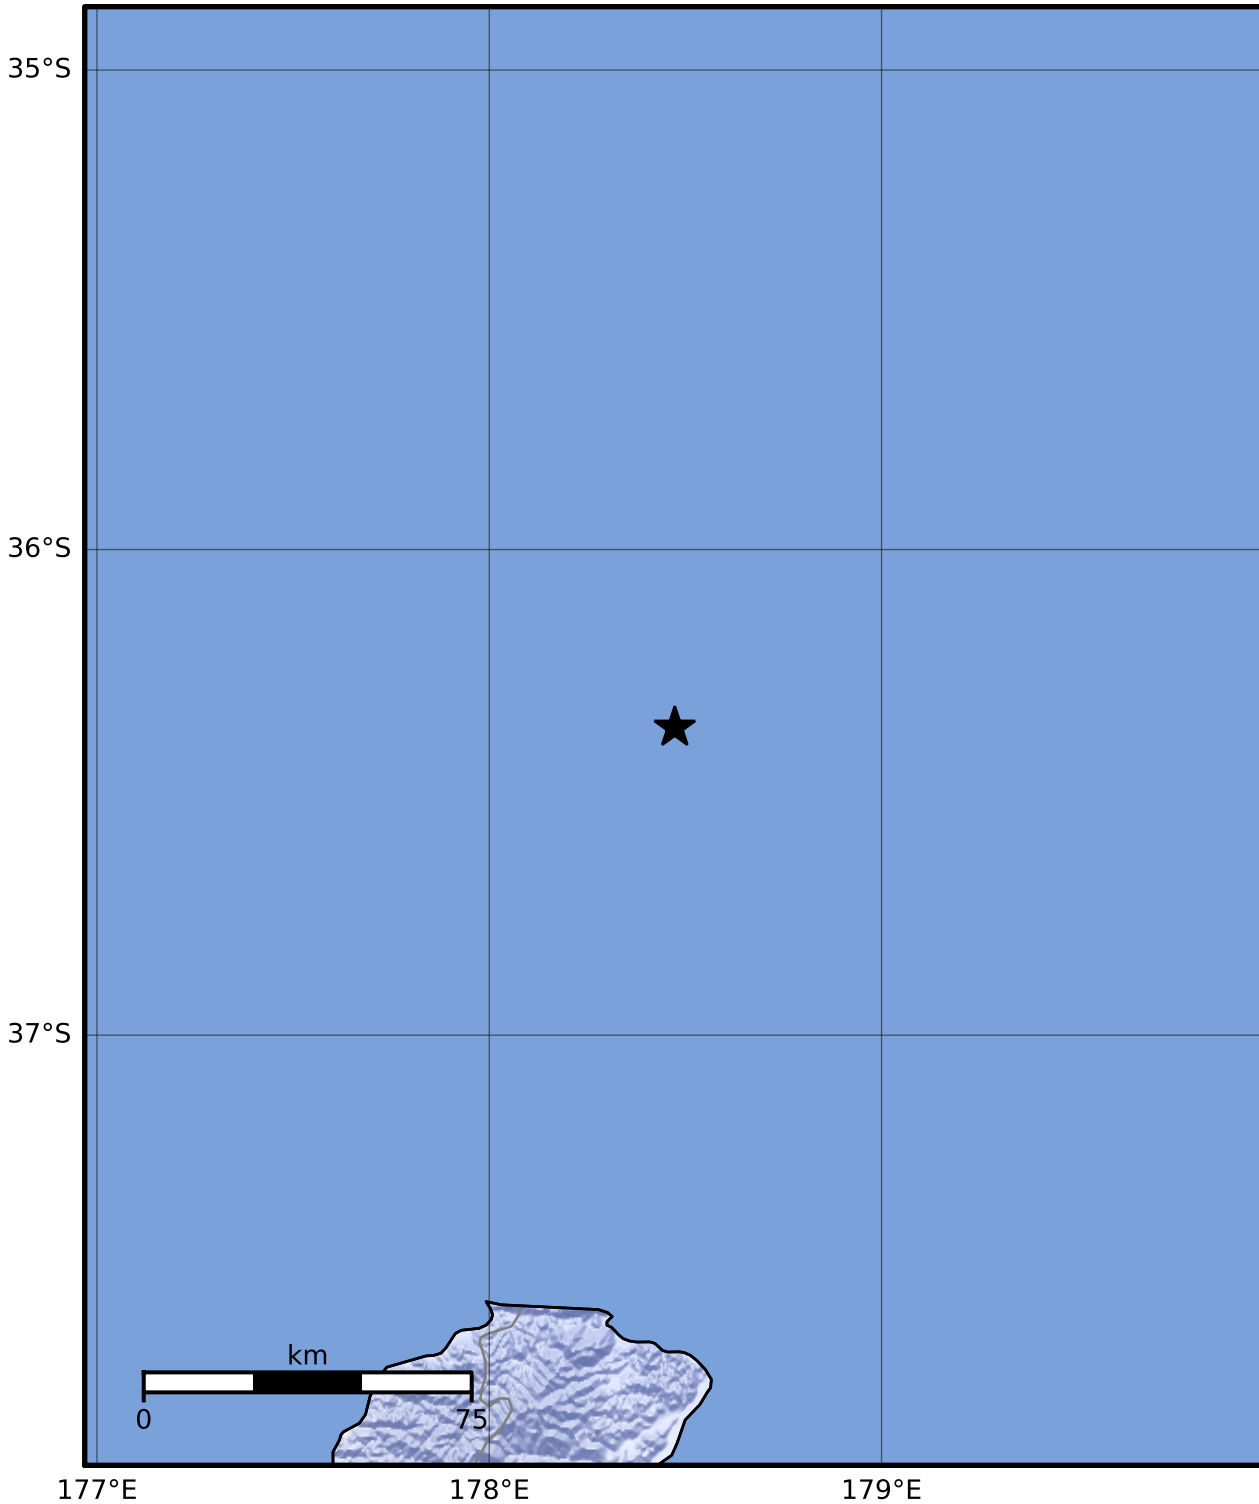

Macroseismic Intensity Map GNS Science

ShakeMap: Raukumara Plain

Jul 05, 2023 07:25:16 UTC M3.5 S36.37 E178.47 Depth: 74.3km ID:2023p500835

SHAKING	Not felt	Weak	Light	Moderate	Strong	Very strong	Severe	Violent	Extreme
DAMAGE	None	None	None	Very light	Light	Moderate	Moderate/heavy	Heavy	Very heavy
PGA(%g)	<0.0464	0.29	1.63	5.16	12.5	22.4	40.2	72.2	>129
PGV(cm/s)	<0.0215	0.125	1.04	4.31	14.5	26.4	48.3	88.4	>162
INTENSITY	I	II-III	IV	V	VI	VII	VIII	IX	X+

Scale based on Moratalla et al.(2021) and Worden et al.(2012) Version 9: Processed 2023-07-05T10:26:02Z

△ Seismic Instrument ○ Reported Intensity ★ Epicenter