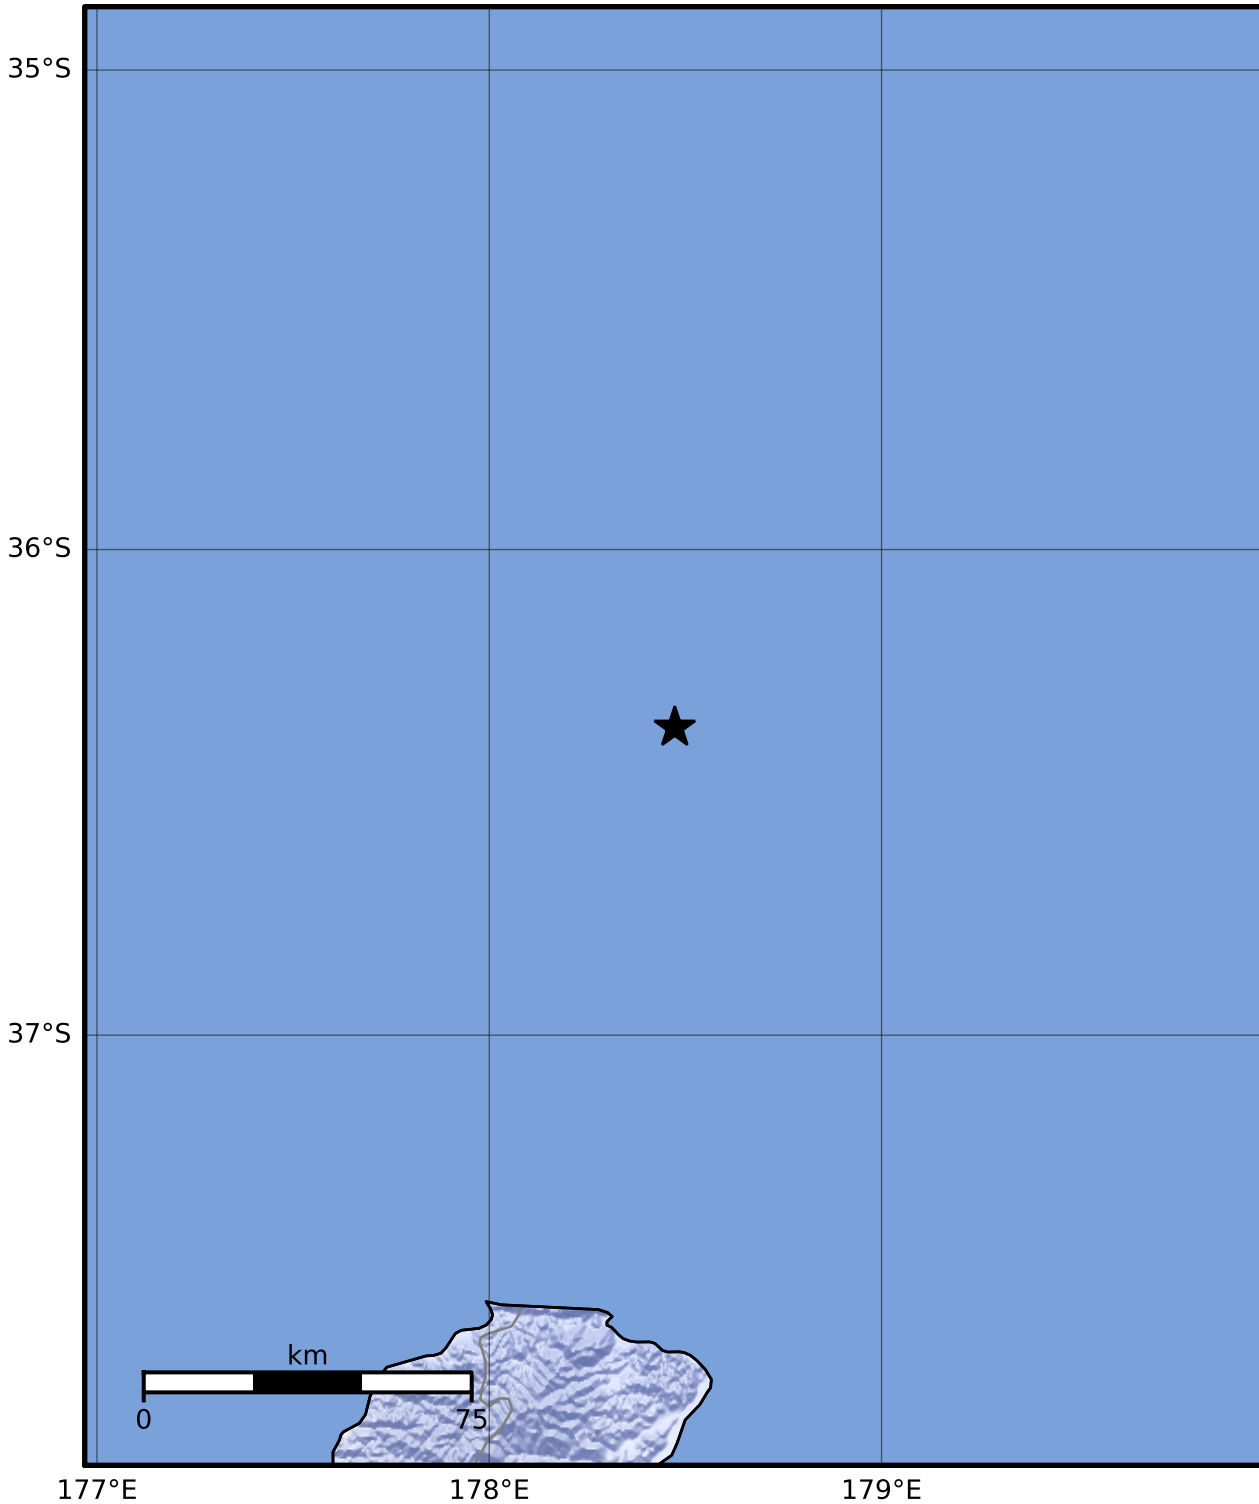

Macroseismic Intensity Map GNS Science

ShakeMap: Raukumara Plain

Jul 05, 2023 07:25:16 UTC M3.5 S36.37 E178.47 Depth: 74.3km ID:2023p500835

SHAKING	Not felt	Weak	Light	Moderate	Strong	Very strong	Severe	Violent	Extreme
DAMAGE	None	None	None	Very light	Light	Moderate	Moderate/heavy	Heavy	Very heavy
PGA(%g)	<0.0464	0.29	1.63	5.16	12.5	22.4	40.2	72.2	>129
PGV(cm/s)	<0.0215	0.125	1.04	4.31	14.5	26.4	48.3	88.4	>162
INTENSITY	I	II-III	IV	V	VI	VII	VIII	IX	X+

Scale based on Moratalla et al.(2021) and Worden et al.(2012) Version 10: Processed 2023-07-05T13:26:02Z

△ Seismic Instrument ○ Reported Intensity ★ Epicenter