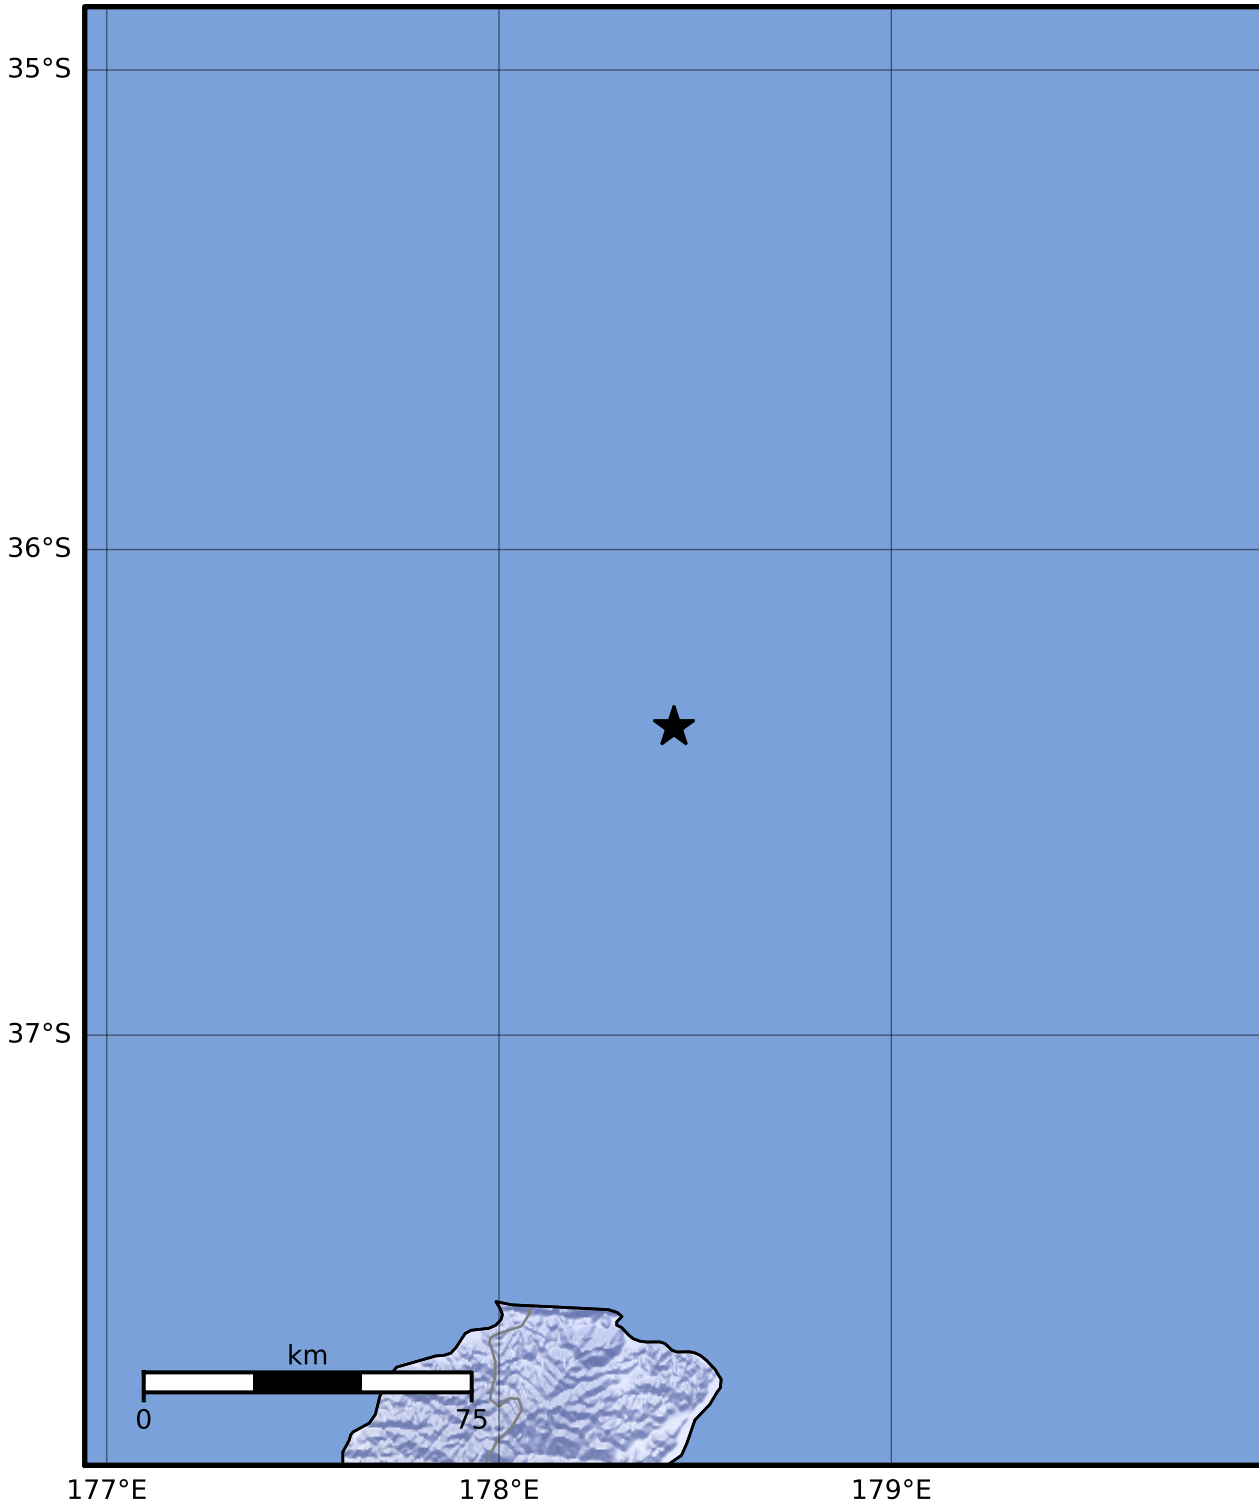

Macroseismic Intensity Map GNS Science

ShakeMap: Raukumara Plain

Jul 05, 2023 07:25:16 UTC M3.5 S36.37 E178.45 Depth: 76.5km ID:2023p500835

SHAKING	Not felt	Weak	Light	Moderate	Strong	Very strong	Severe	Violent	Extreme
DAMAGE	None	None	None	Very light	Light	Moderate	Moderate/heavy	Heavy	Very heavy
PGA(%g)	<0.0464	0.29	1.63	5.16	12.5	22.4	40.2	72.2	>129
PGV(cm/s)	<0.0215	0.125	1.04	4.31	14.5	26.4	48.3	88.4	>162
INTENSITY	I	II-III	IV	V	VI	VII	VIII	IX	X+

Scale based on Moratalla et al.(2021) and Worden et al.(2012) Version 12: Processed 2023-07-20T23:26:39Z

△ Seismic Instrument ○ Reported Intensity ★ Epicenter