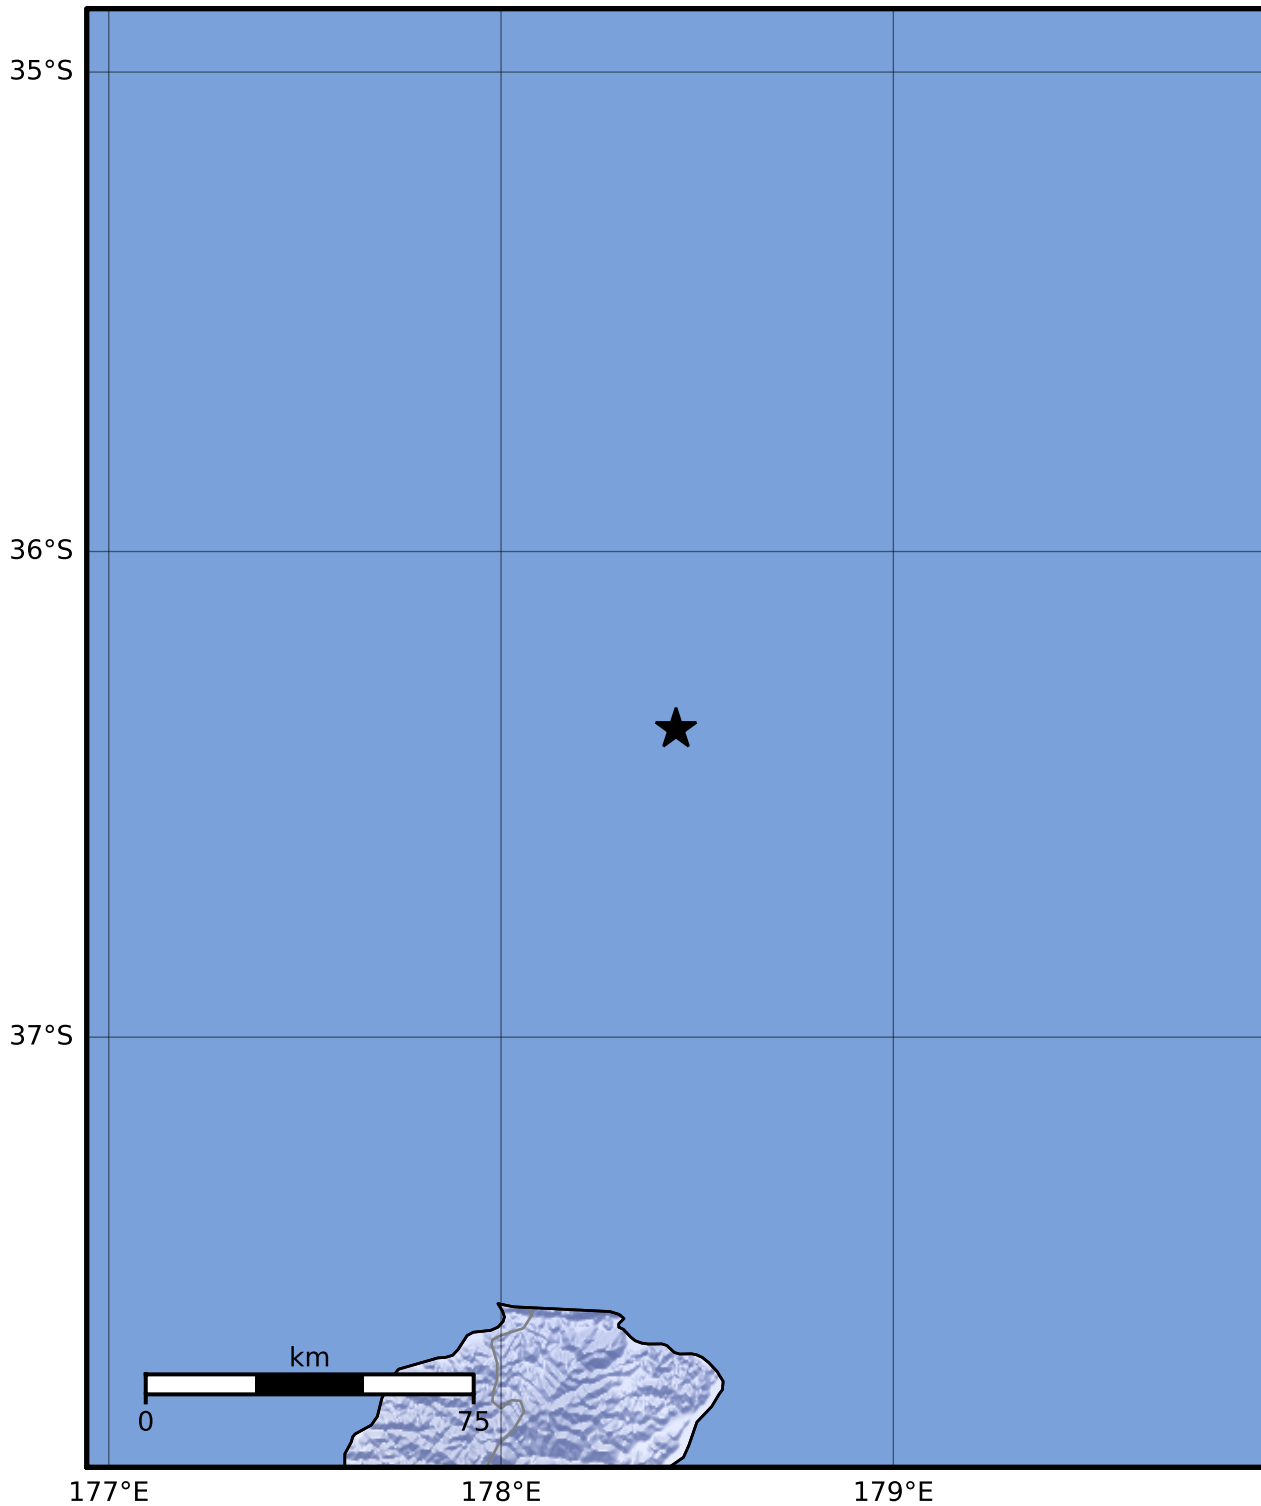

Macroseismic Intensity Map GNS Science

ShakeMap: Raukumara Plain

Jul 05, 2023 07:25:16 UTC M3.5 S36.37 E178.45 Depth: 76.5km ID:2023p500835

SHAKING	Not felt	Weak	Light	Moderate	Strong	Very strong	Severe	Violent	Extreme
DAMAGE	None	None	None	Very light	Light	Moderate	Moderate/heavy	Heavy	Very heavy
PGA(%g)	<0.0464	0.29	1.63	5.16	12.5	22.4	40.2	72.2	>129
PGV(cm/s)	<0.0215	0.125	1.04	4.31	14.5	26.4	48.3	88.4	>162
INTENSITY	I	II-III	IV	V	VI	VII	VIII	IX	X+

Scale based on Moratalla et al.(2021) and Worden et al.(2012) Version 13: Processed 2023-07-20T23:32:37Z

△ Seismic Instrument ○ Reported Intensity

★ Epicenter