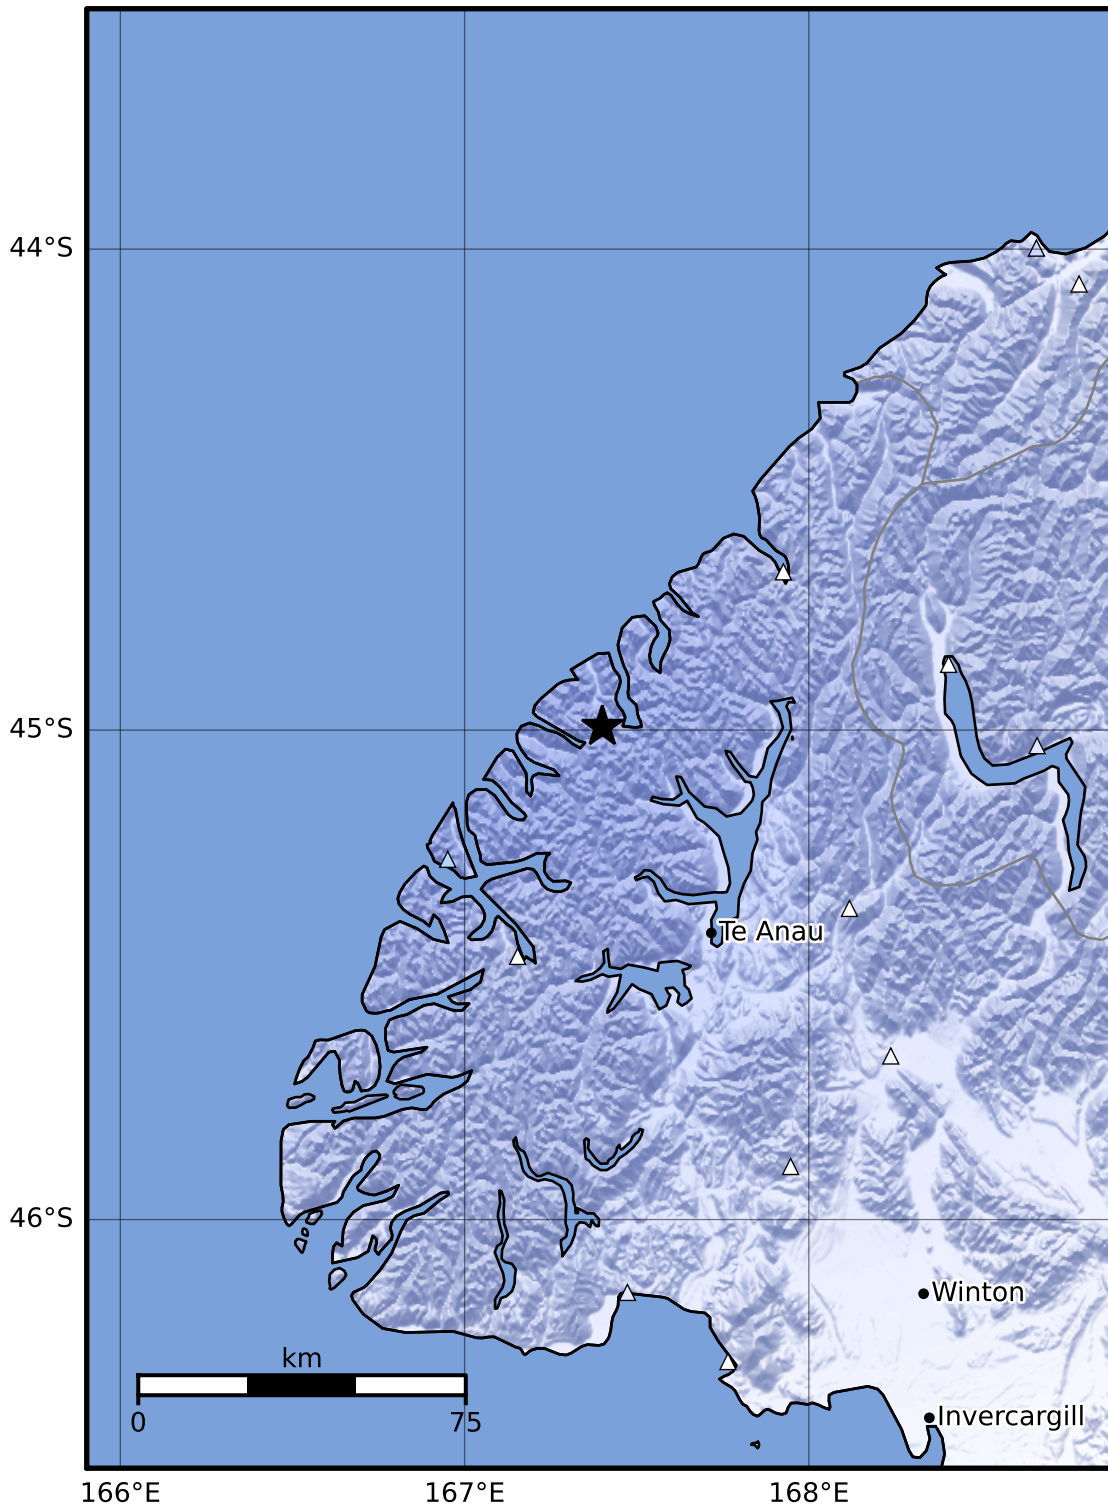

Macroseismic Intensity Map GNS Science

ShakeMap: Fiordland

Jul 06, 2023 02:35:55 UTC M3.5 S44.99 E167.40 Depth: 105.4km ID:2023p502995

SHAKING	Not felt	Weak	Light	Moderate	Strong	Very strong	Severe	Violent	Extreme
DAMAGE	None	None	None	Very light	Light	Moderate	Moderate/heavy	Heavy	Very heavy
PGA(%g)	<0.0464	0.29	1.63	5.16	12.5	22.4	40.2	72.2	>129
PGV(cm/s)	<0.0215	0.125	1.04	4.31	14.5	26.4	48.3	88.4	>162
INTENSITY	I	II-III	IV	V	VI	VII	VIII	IX	X+

Scale based on Moratalla et al.(2021) and Worden et al.(2012) Version 8: Processed 2023-07-06T03:22:49Z

△ Seismic Instrument ○ Reported Intensity

★ Epicenter