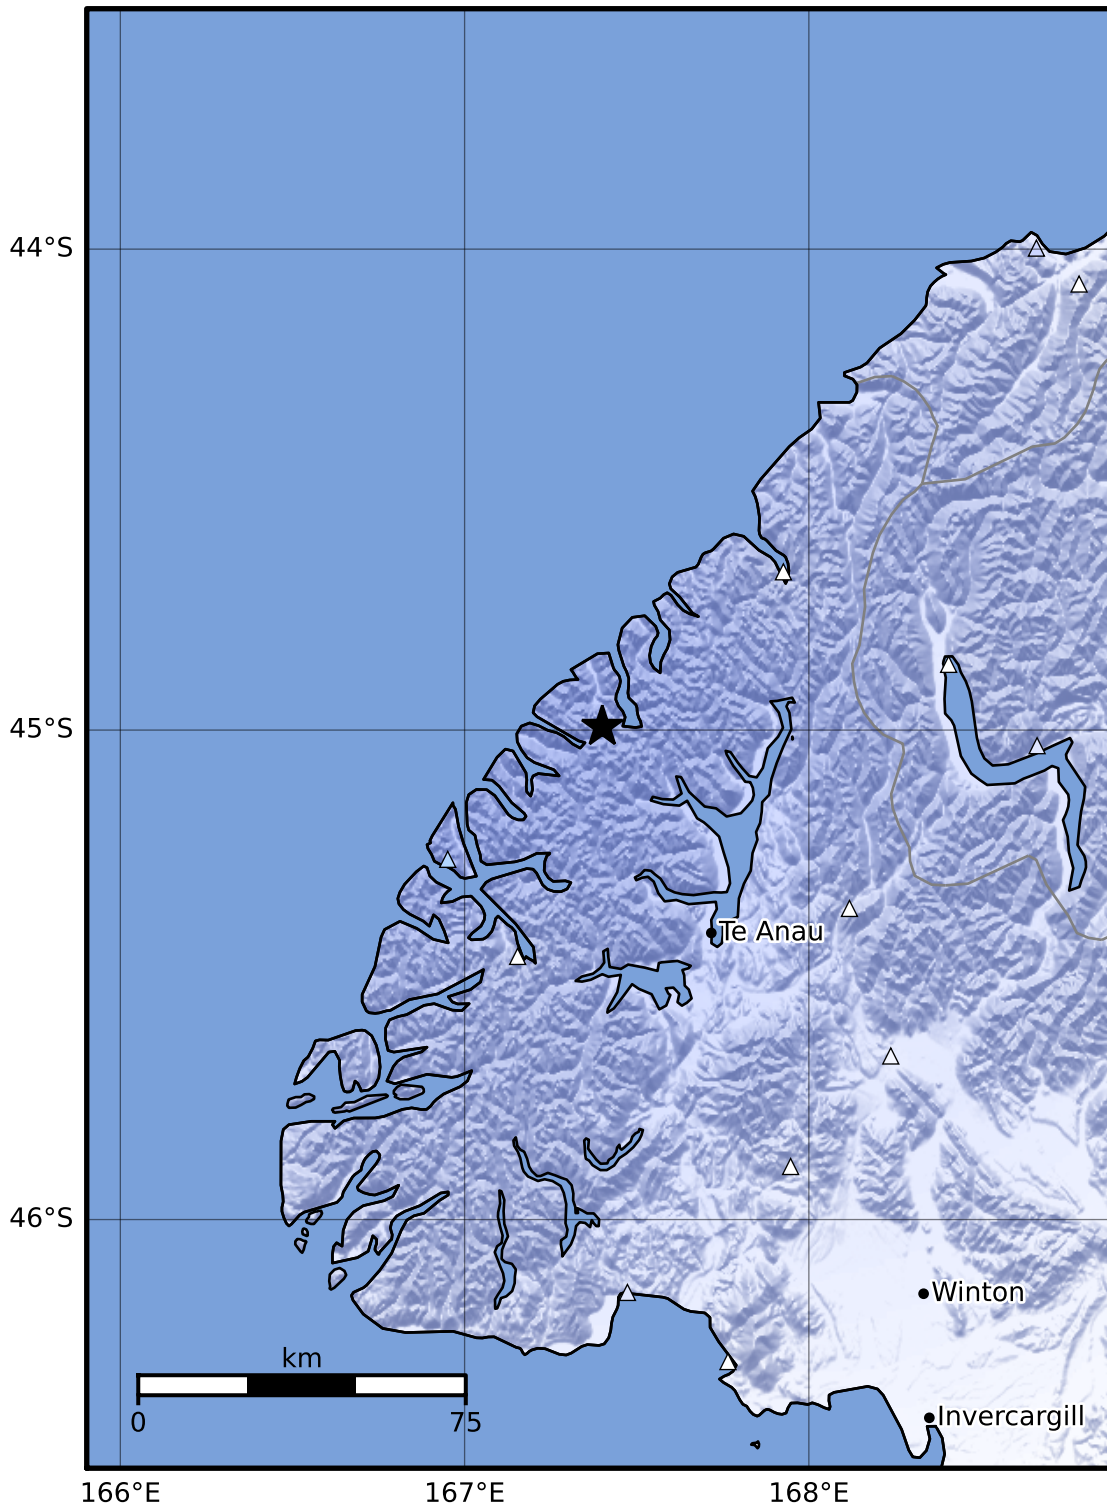

Macroseismic Intensity Map GNS Science

ShakeMap: Fiordland

Jul 06, 2023 02:35:55 UTC M3.5 S44.99 E167.40 Depth: 105.4km ID:2023p502995

SHAKING	Not felt	Weak	Light	Moderate	Strong	Very strong	Severe	Violent	Extreme
DAMAGE	None	None	None	Very light	Light	Moderate	Moderate/heavy	Heavy	Very heavy
PGA(%g)	<0.0464	0.29	1.63	5.16	12.5	22.4	40.2	72.2	>129
PGV(cm/s)	<0.0215	0.125	1.04	4.31	14.5	26.4	48.3	88.4	>162
INTENSITY	I	II-III	IV	V	VI	VII	VIII	IX	X+

Scale based on Moratalla et al.(2021) and Worden et al.(2012) Version 9: Processed 2023-07-06T03:36:46Z

△ Seismic Instrument ○ Reported Intensity

★ Epicenter