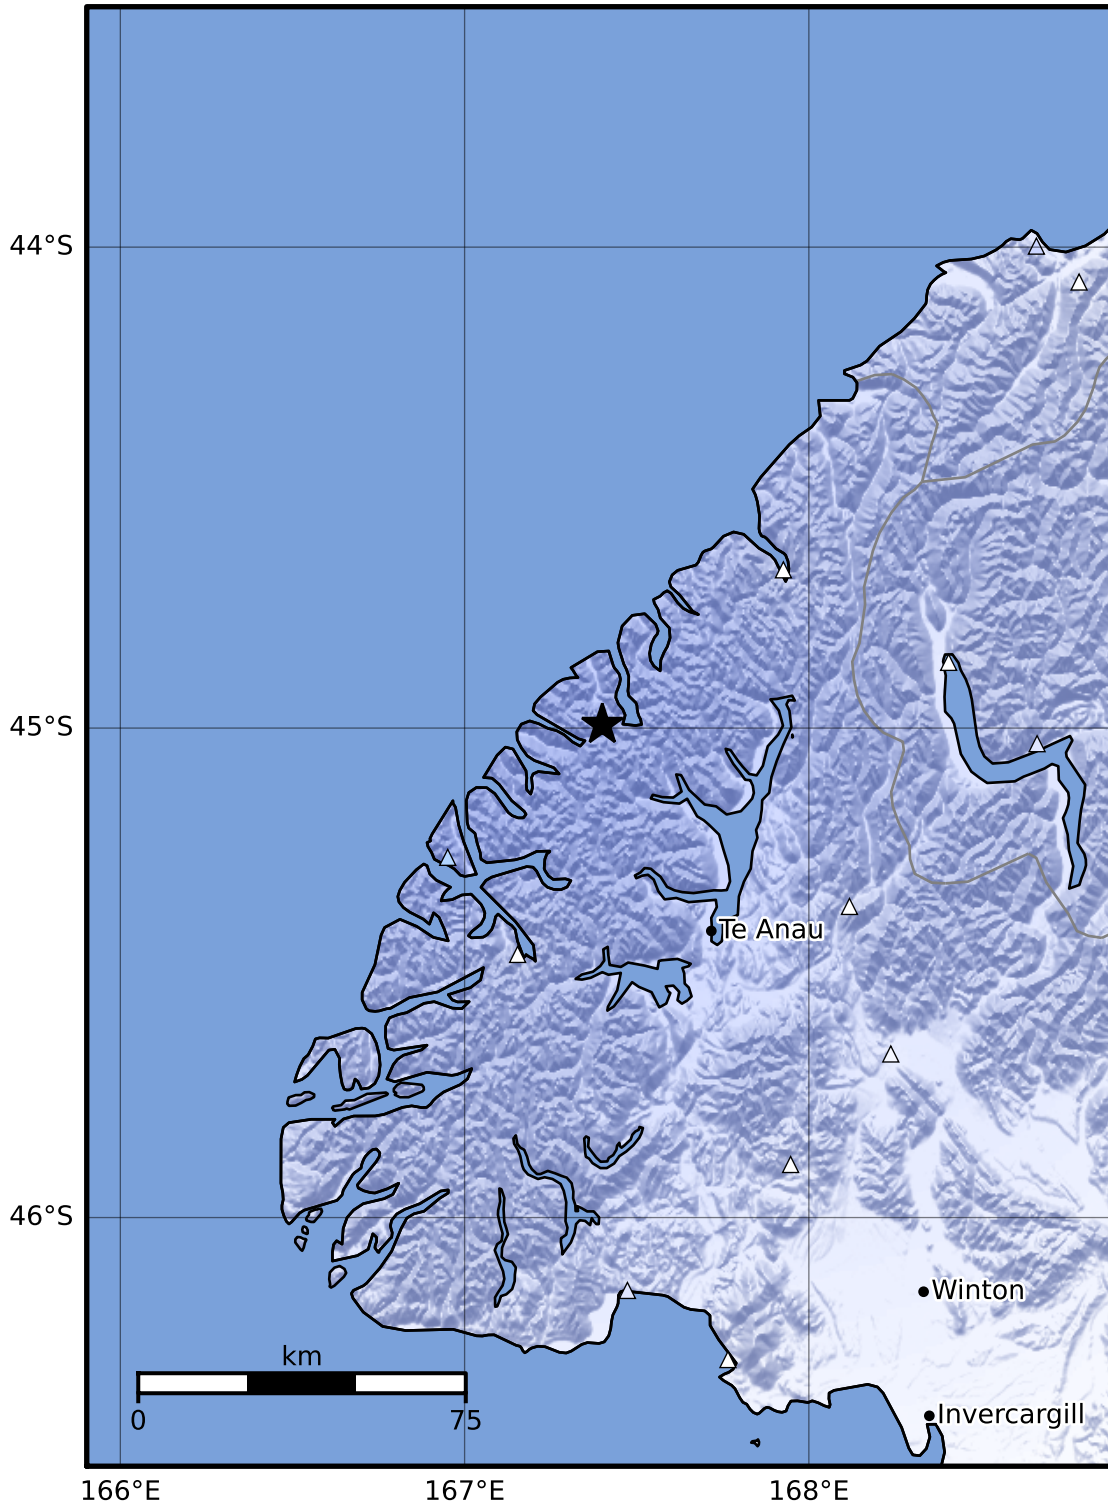

Macroseismic Intensity Map GNS Science

ShakeMap: Fiordland

Jul 06, 2023 02:35:55 UTC M3.5 S44.99 E167.40 Depth: 105.4km ID:2023p502995

SHAKING	Not felt	Weak	Light	Moderate	Strong	Very strong	Severe	Violent	Extreme
DAMAGE	None	None	None	Very light	Light	Moderate	Moderate/heavy	Heavy	Very heavy
PGA(%g)	<0.0464	0.29	1.63	5.16	12.5	22.4	40.2	72.2	>129
PGV(cm/s)	<0.0215	0.125	1.04	4.31	14.5	26.4	48.3	88.4	>162
INTENSITY	I	II-III	IV	V	VI	VII	VIII	IX	X+

Scale based on Moratalla et al.(2021) and Worden et al.(2012) Version 10: Processed 2023-07-06T05:38:41Z

△ Seismic Instrument ○ Reported Intensity

★ Epicenter