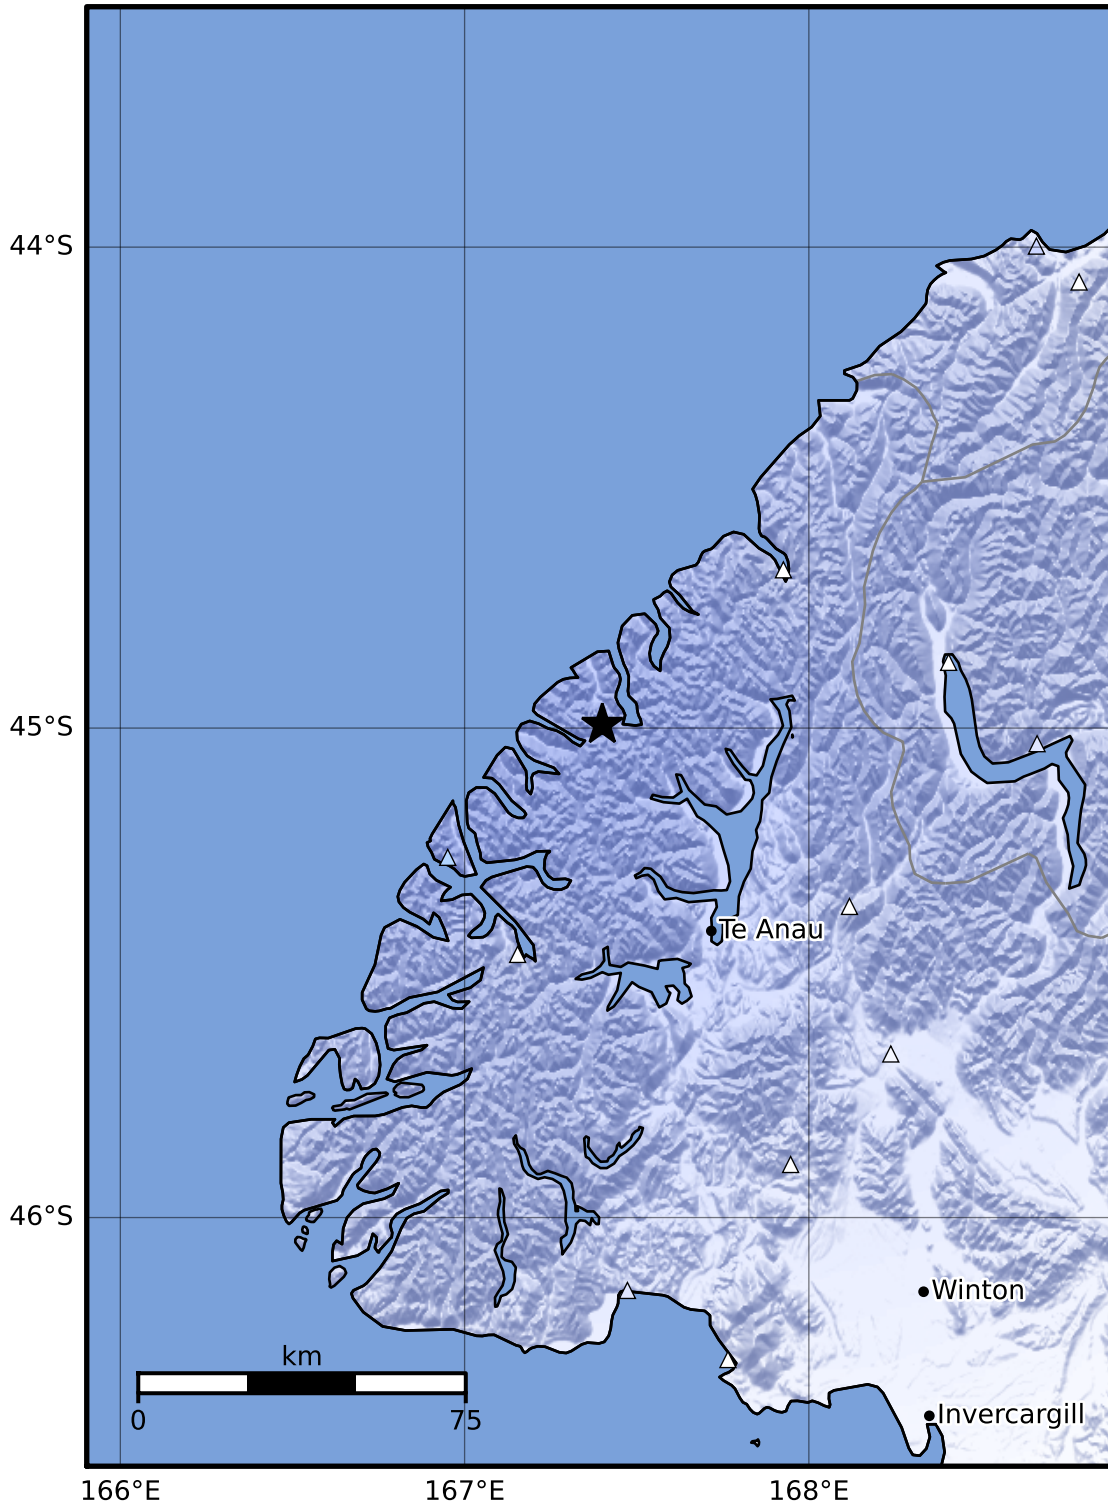

Macroseismic Intensity Map GNS Science

ShakeMap: Fiordland

Jul 06, 2023 02:35:55 UTC M3.5 S44.99 E167.40 Depth: 105.4km ID:2023p502995

SHAKING	Not felt	Weak	Light	Moderate	Strong	Very strong	Severe	Violent	Extreme
DAMAGE	None	None	None	Very light	Light	Moderate	Moderate/heavy	Heavy	Very heavy
PGA(%g)	<0.0464	0.29	1.63	5.16	12.5	22.4	40.2	72.2	>129
PGV(cm/s)	<0.0215	0.125	1.04	4.31	14.5	26.4	48.3	88.4	>162
INTENSITY	I	II-III	IV	V	VI	VII	VIII	IX	X+

Scale based on Moratalla et al.(2021) and Worden et al.(2012) Version 13: Processed 2023-07-07T02:37:40Z

Δ Seismic Instrument ○ Reported Intensity

★ Epicenter