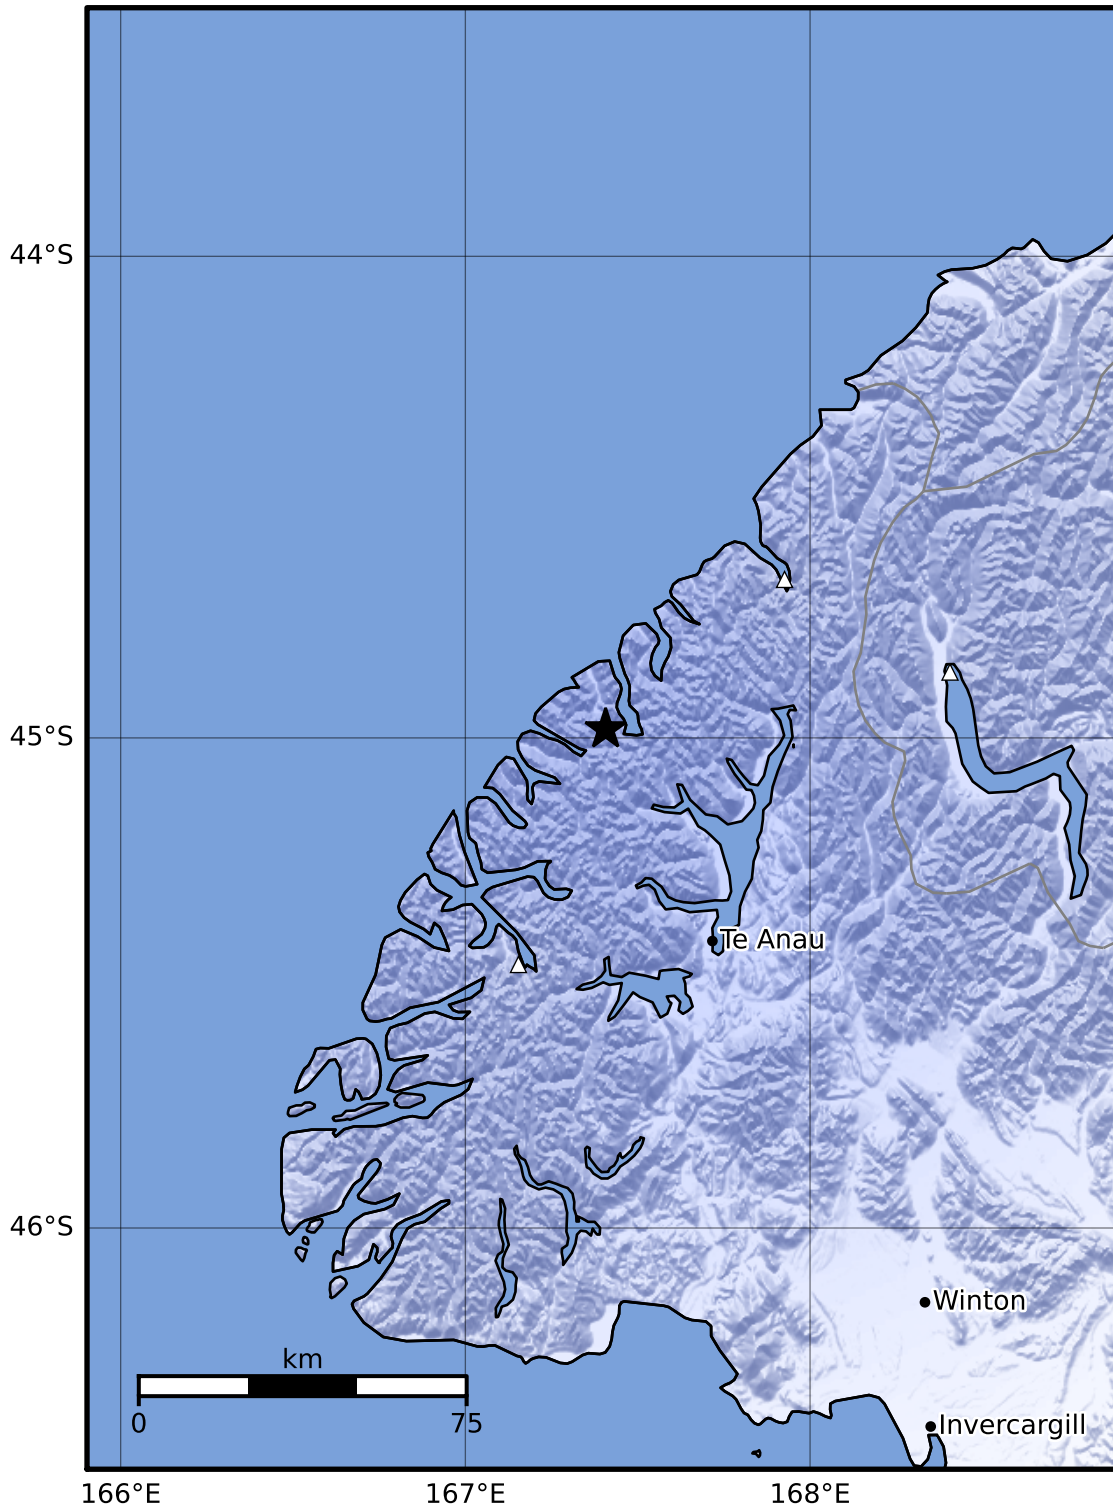

Macroseismic Intensity Map GNS Science

ShakeMap: Fiordland

Jul 06, 2023 02:35:55 UTC M3.5 S44.98 E167.41 Depth: 109.0km ID:2023p502995

SHAKING	Not felt	Weak	Light	Moderate	Strong	Very strong	Severe	Violent	Extreme
DAMAGE	None	None	None	Very light	Light	Moderate	Moderate/heavy	Heavy	Very heavy
PGA(%g)	<0.0464	0.29	1.63	5.16	12.5	22.4	40.2	72.2	>129
PGV(cm/s)	<0.0215	0.125	1.04	4.31	14.5	26.4	48.3	88.4	>162
INTENSITY	I	II-III	IV	V	VI	VII	VIII	IX	X+

Scale based on Moratalla et al.(2021) and Worden et al.(2012) Version 15: Processed 2023-07-21T03:21:58Z

△ Seismic Instrument ○ Reported Intensity

★ Epicenter