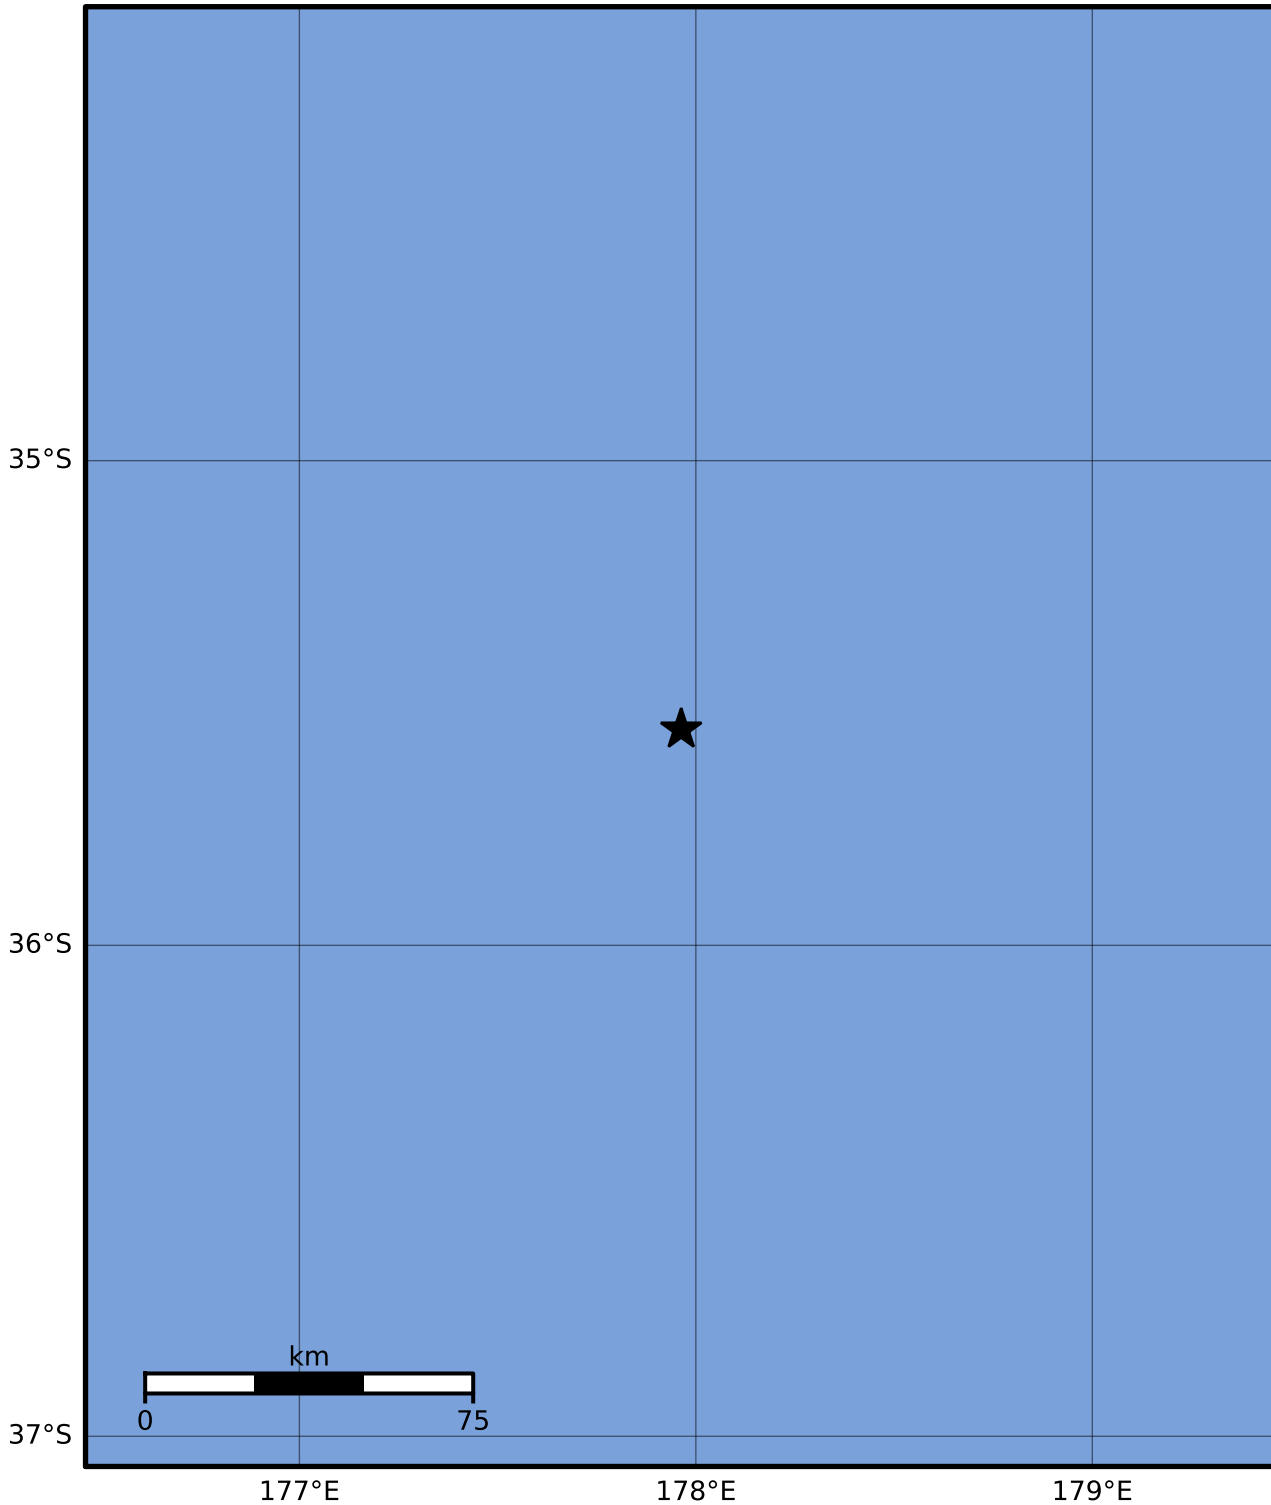

Macroseismic Intensity Map GNS Science

ShakeMap: Raukumara Plain

Jul 09, 2023 21:43:26 UTC M3.5 S35.56 E177.96 Depth: 275.9km ID:2023p513257

SHAKING	Not felt	Weak	Light	Moderate	Strong	Very strong	Severe	Violent	Extreme
DAMAGE	None	None	None	Very light	Light	Moderate	Moderate/heavy	Heavy	Very heavy
PGA(%g)	<0.0464	0.29	1.63	5.16	12.5	22.4	40.2	72.2	>129
PGV(cm/s)	<0.0215	0.125	1.04	4.31	14.5	26.4	48.3	88.4	>162
INTENSITY	I	II-III	IV	V	VI	VII	VIII	IX	X+

Scale based on Moratalla et al.(2021) and Worden et al.(2012) Version 1: Processed 2023-07-09T22:11:08Z

△ Seismic Instrument ○ Reported Intensity

★ Epicenter