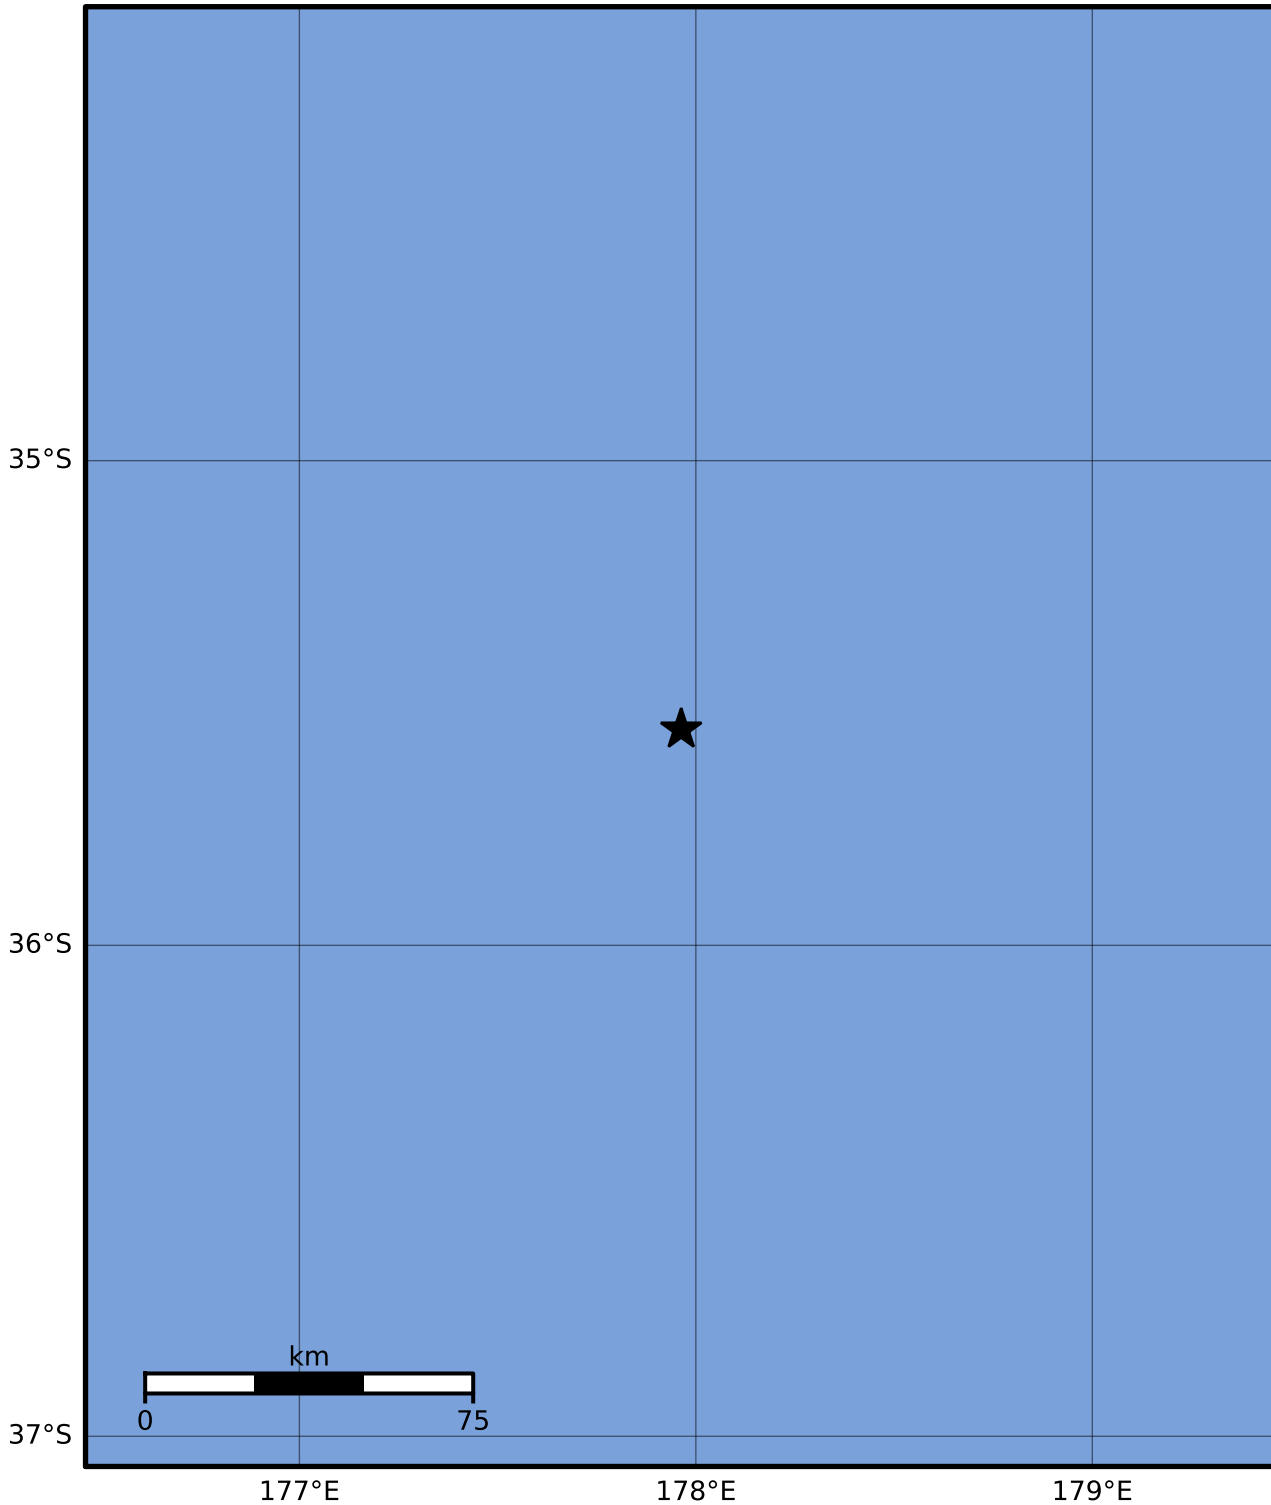

Macroseismic Intensity Map GNS Science

ShakeMap: Raukumara Plain

Jul 09, 2023 21:43:26 UTC M3.5 S35.56 E177.96 Depth: 275.9km ID:2023p513257

SHAKING	Not felt	Weak	Light	Moderate	Strong	Very strong	Severe	Violent	Extreme
DAMAGE	None	None	None	Very light	Light	Moderate	Moderate/heavy	Heavy	Very heavy
PGA(%g)	<0.0464	0.29	1.63	5.16	12.5	22.4	40.2	72.2	>129
PGV(cm/s)	<0.0215	0.125	1.04	4.31	14.5	26.4	48.3	88.4	>162
INTENSITY	I	II-III	IV	V	VI	VII	VIII	IX	X+

Scale based on Moratalla et al.(2021) and Worden et al.(2012) Version 3: Processed 2023-07-09T22:23:20Z

△ Seismic Instrument ○ Reported Intensity

★ Epicenter