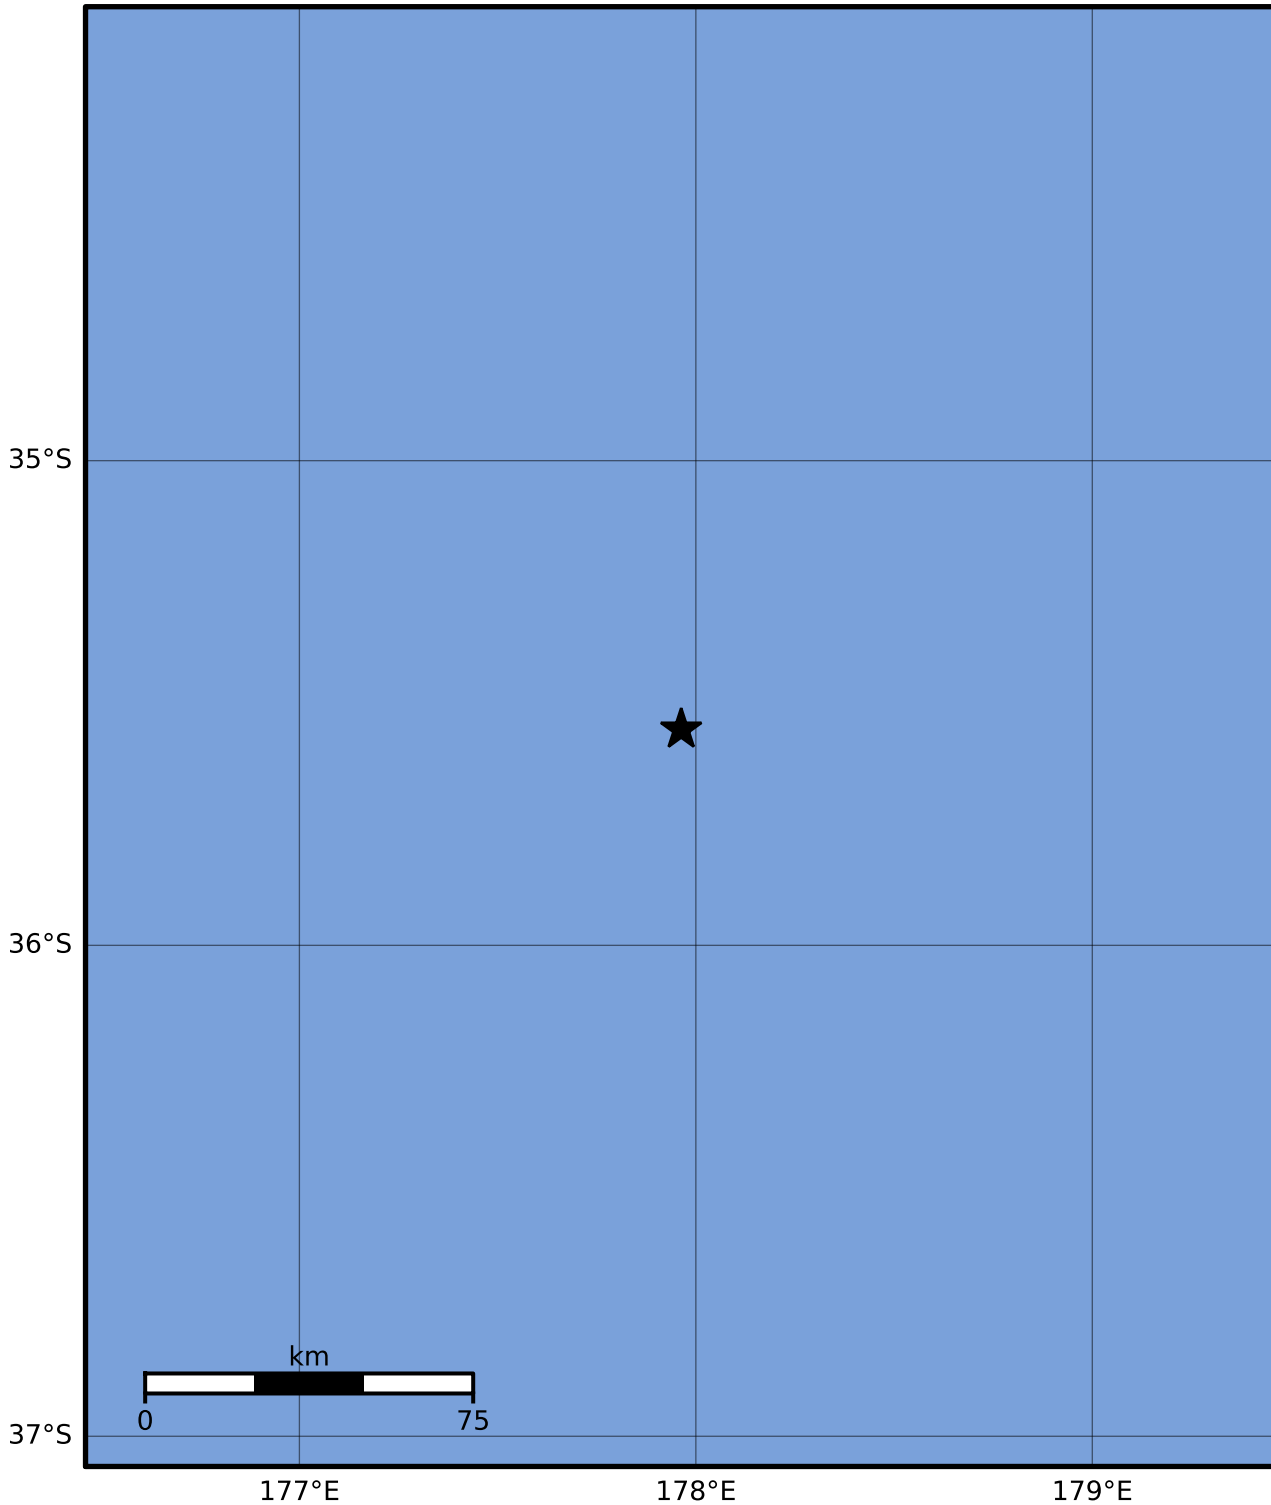

Macroseismic Intensity Map GNS Science

ShakeMap: Raukumara Plain

Jul 09, 2023 21:43:26 UTC M3.5 S35.56 E177.96 Depth: 275.9km ID:2023p513257

SHAKING	Not felt	Weak	Light	Moderate	Strong	Very strong	Severe	Violent	Extreme
DAMAGE	None	None	None	Very light	Light	Moderate	Moderate/heavy	Heavy	Very heavy
PGA(%g)	<0.0464	0.29	1.63	5.16	12.5	22.4	40.2	72.2	>129
PGV(cm/s)	<0.0215	0.125	1.04	4.31	14.5	26.4	48.3	88.4	>162
INTENSITY	I	II-III	IV	V	VI	VII	VIII	IX	X+

Scale based on Moratalla et al.(2021) and Worden et al.(2012) Version 6: Processed 2023-07-10T00:44:15Z

△ Seismic Instrument ○ Reported Intensity

★ Epicenter