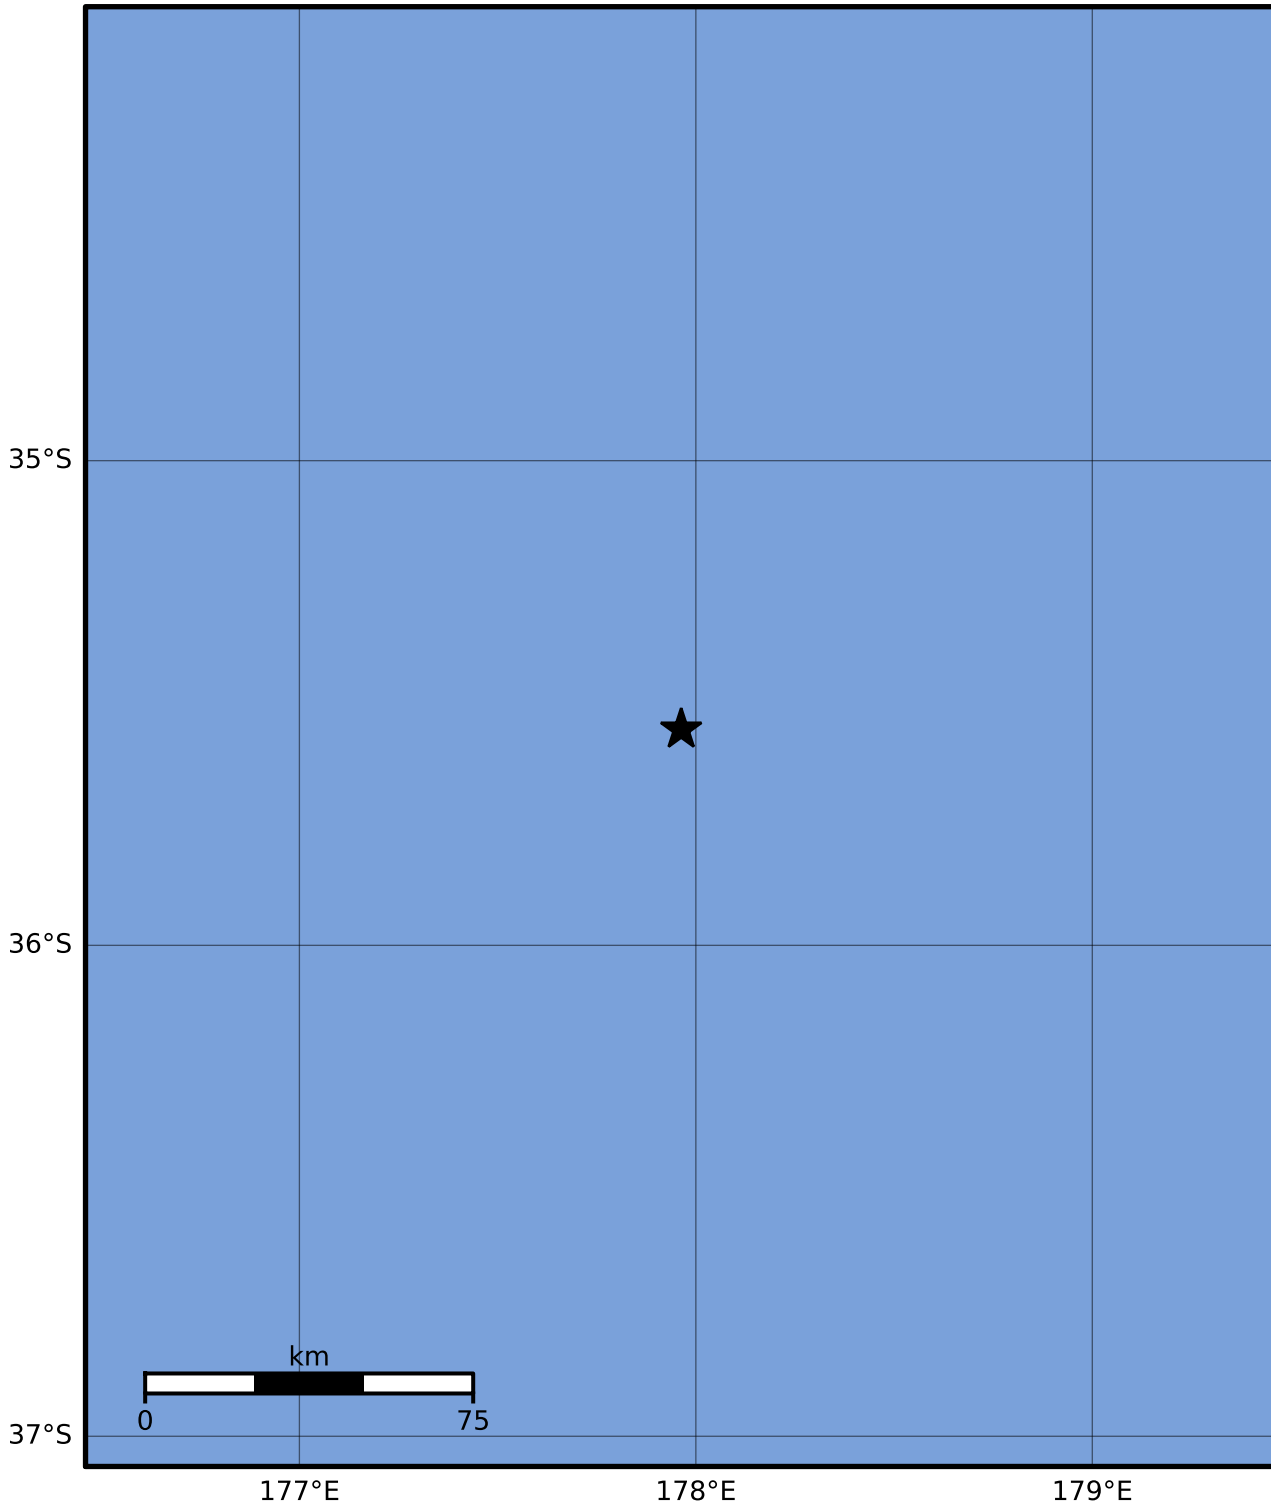

Macroseismic Intensity Map GNS Science

ShakeMap: Raukumara Plain

Jul 09, 2023 21:43:26 UTC M3.5 S35.56 E177.96 Depth: 275.9km ID:2023p513257

SHAKING	Not felt	Weak	Light	Moderate	Strong	Very strong	Severe	Violent	Extreme
DAMAGE	None	None	None	Very light	Light	Moderate	Moderate/heavy	Heavy	Very heavy
PGA(%g)	<0.0464	0.29	1.63	5.16	12.5	22.4	40.2	72.2	>129
PGV(cm/s)	<0.0215	0.125	1.04	4.31	14.5	26.4	48.3	88.4	>162
INTENSITY	I	II-III	IV	V	VI	VII	VIII	IX	X+

Scale based on Moratalla et al.(2021) and Worden et al.(2012) Version 7: Processed 2023-07-10T03:44:15Z

△ Seismic Instrument ○ Reported Intensity

★ Epicenter