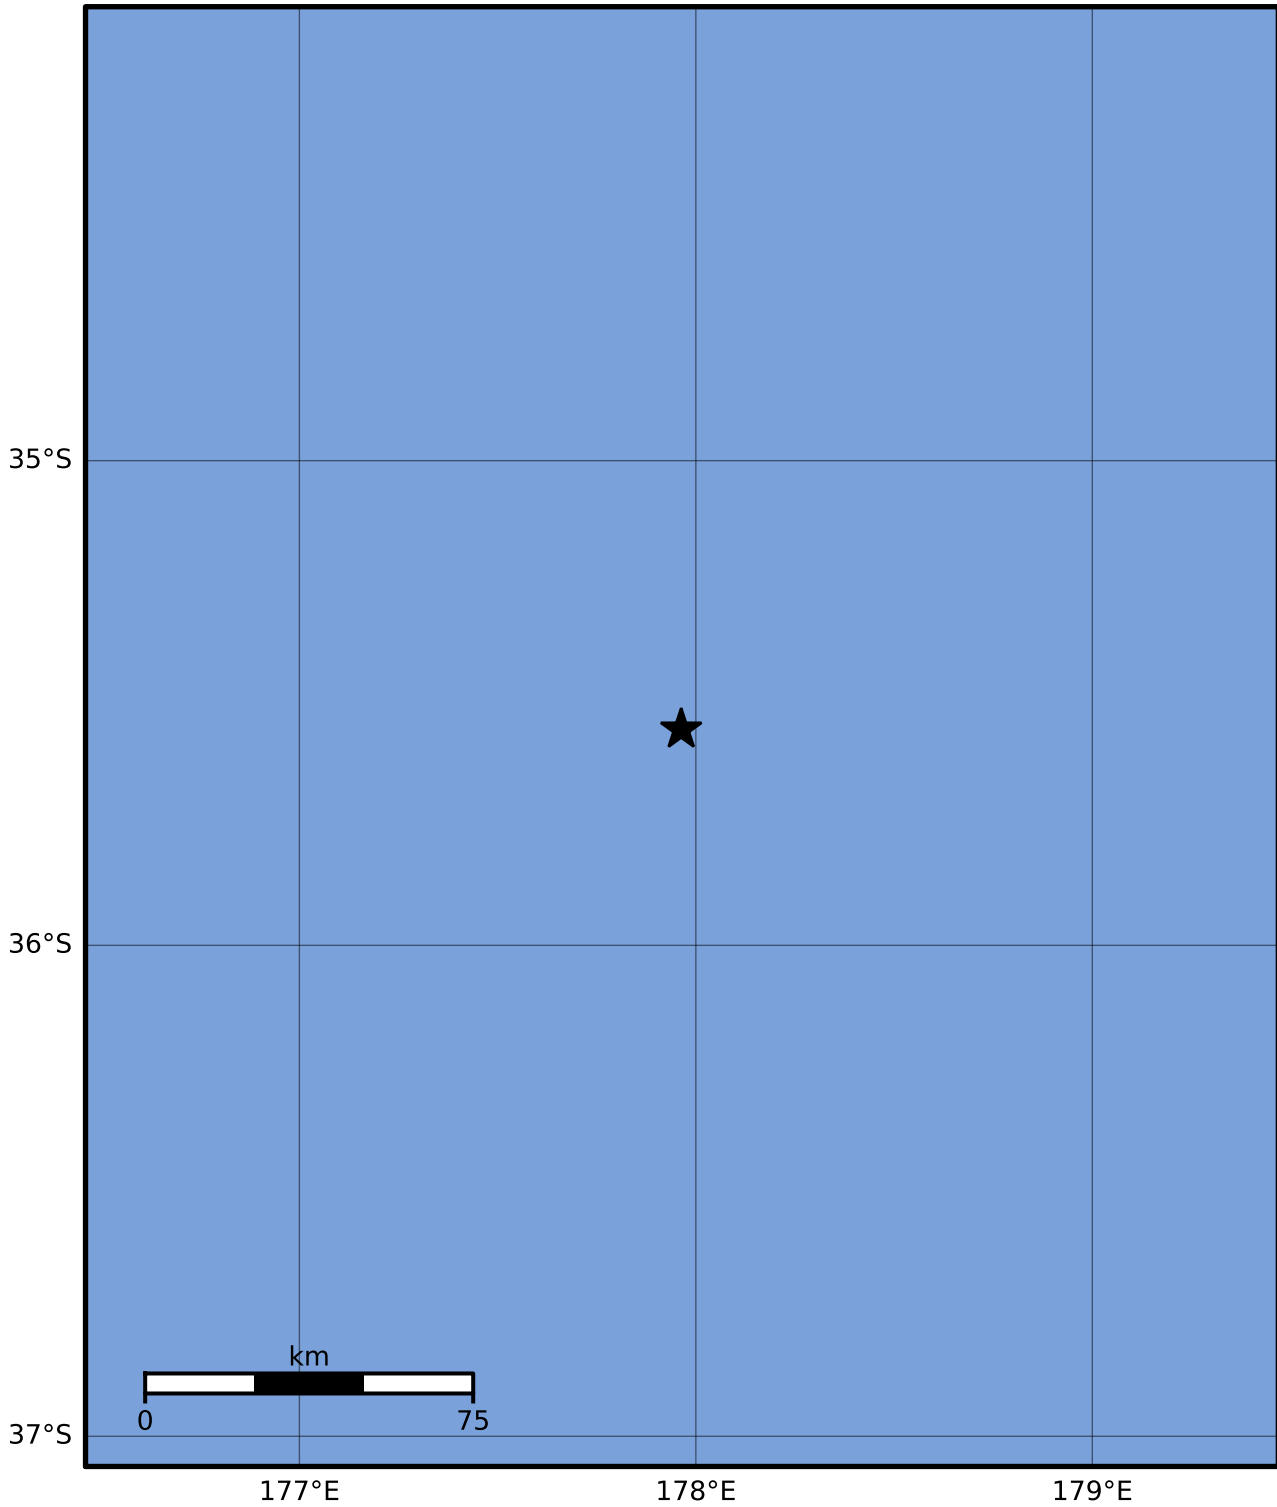

Macroseismic Intensity Map GNS Science

ShakeMap: Raukumara Plain

Jul 09, 2023 21:43:26 UTC M3.5 S35.56 E177.96 Depth: 275.9km ID:2023p513257

SHAKING	Not felt	Weak	Light	Moderate	Strong	Very strong	Severe	Violent	Extreme
DAMAGE	None	None	None	Very light	Light	Moderate	Moderate/heavy	Heavy	Very heavy
PGA(%g)	<0.0464	0.29	1.63	5.16	12.5	22.4	40.2	72.2	>129
PGV(cm/s)	<0.0215	0.125	1.04	4.31	14.5	26.4	48.3	88.4	>162
INTENSITY	I	II-III	IV	V	VI	VII	VIII	IX	X+

Scale based on Moratalla et al.(2021) and Worden et al.(2012) Version 8: Processed 2023-07-10T21:44:17Z

△ Seismic Instrument ○ Reported Intensity ★ Epicenter