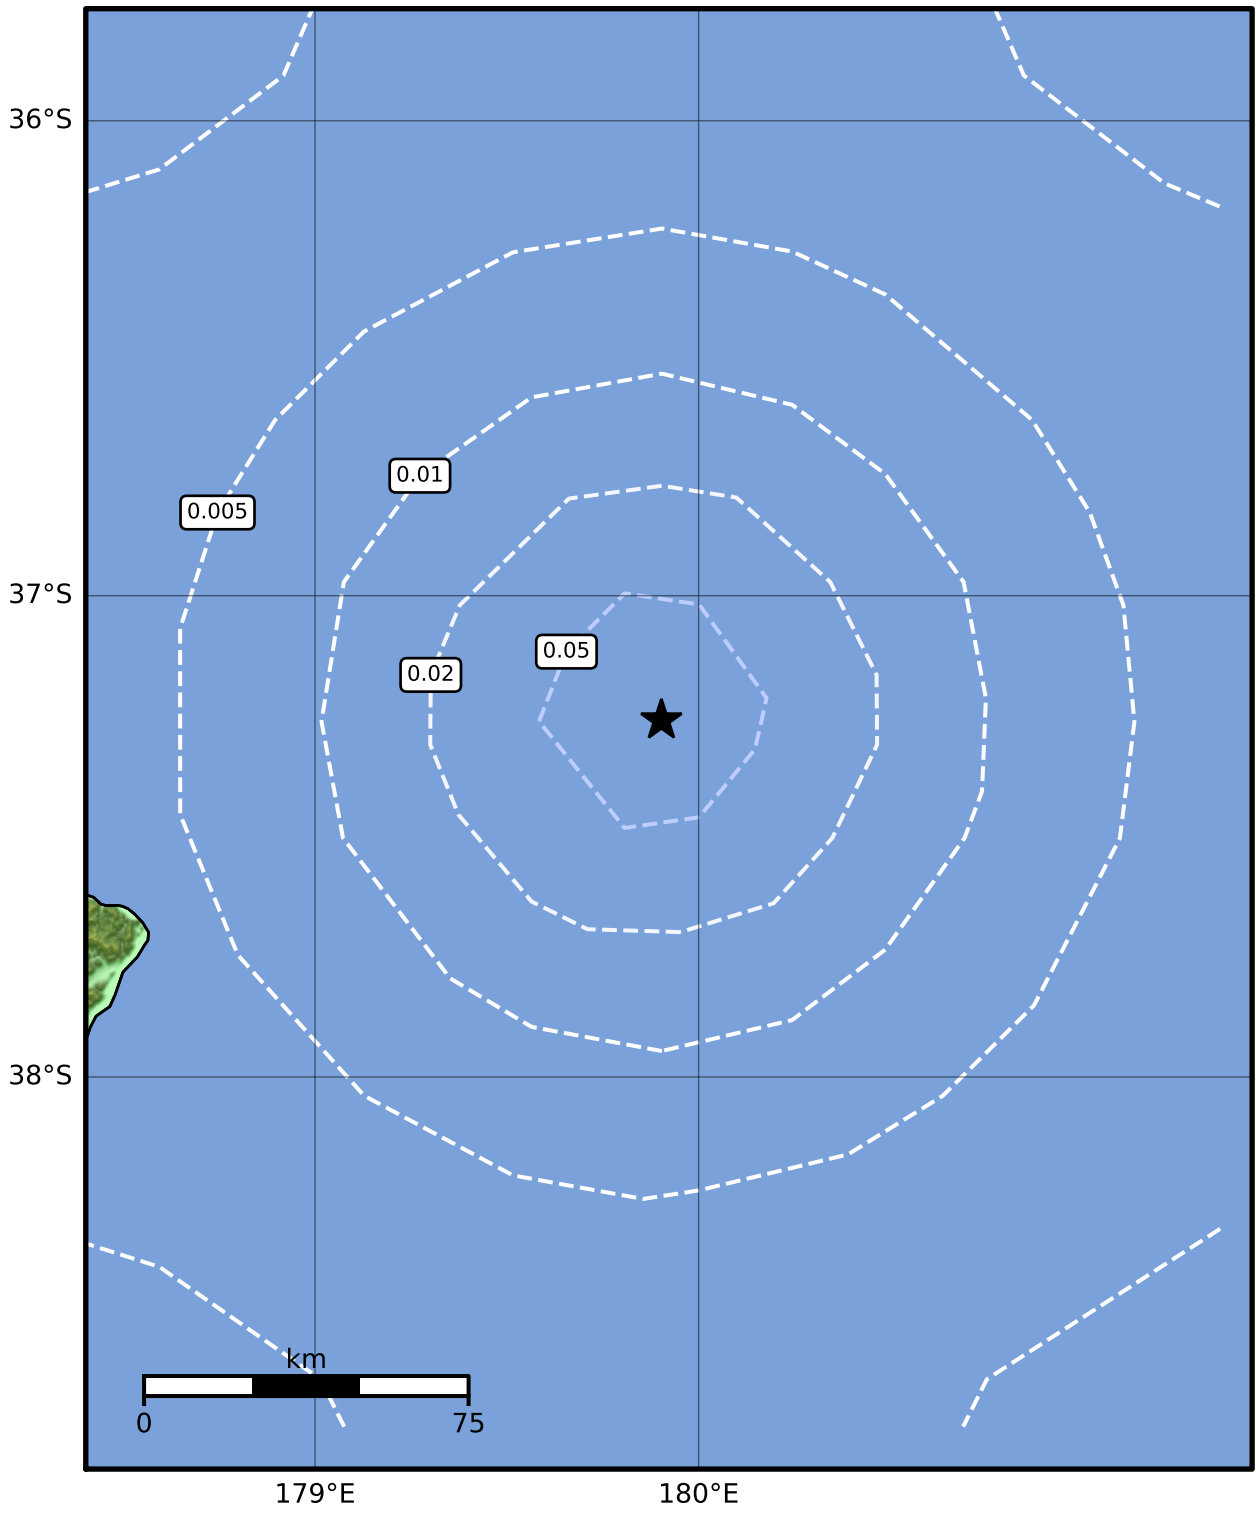

1.0 Second Peak Spectral Acceleration Map GNS Science

ShakeMap: Kermadec Trench

Jul 13, 2023 09:57:43 UTC M3.6 S37.26 E179.90 Depth: 17.4km ID:2023p522743

SA(1.0) (%g)	0.1	0.2	0.5	1	2	5	10	20	50	100	200
---------------------	------------	------------	------------	----------	----------	----------	-----------	-----------	-----------	------------	------------

Scale based on Moratalla et al.(2021) and Worden et al.(2012) Version 6: Processed 2023-07-13T10:59:01Z

△ Seismic Instrument ○ Reported Intensity ★ Epicenter