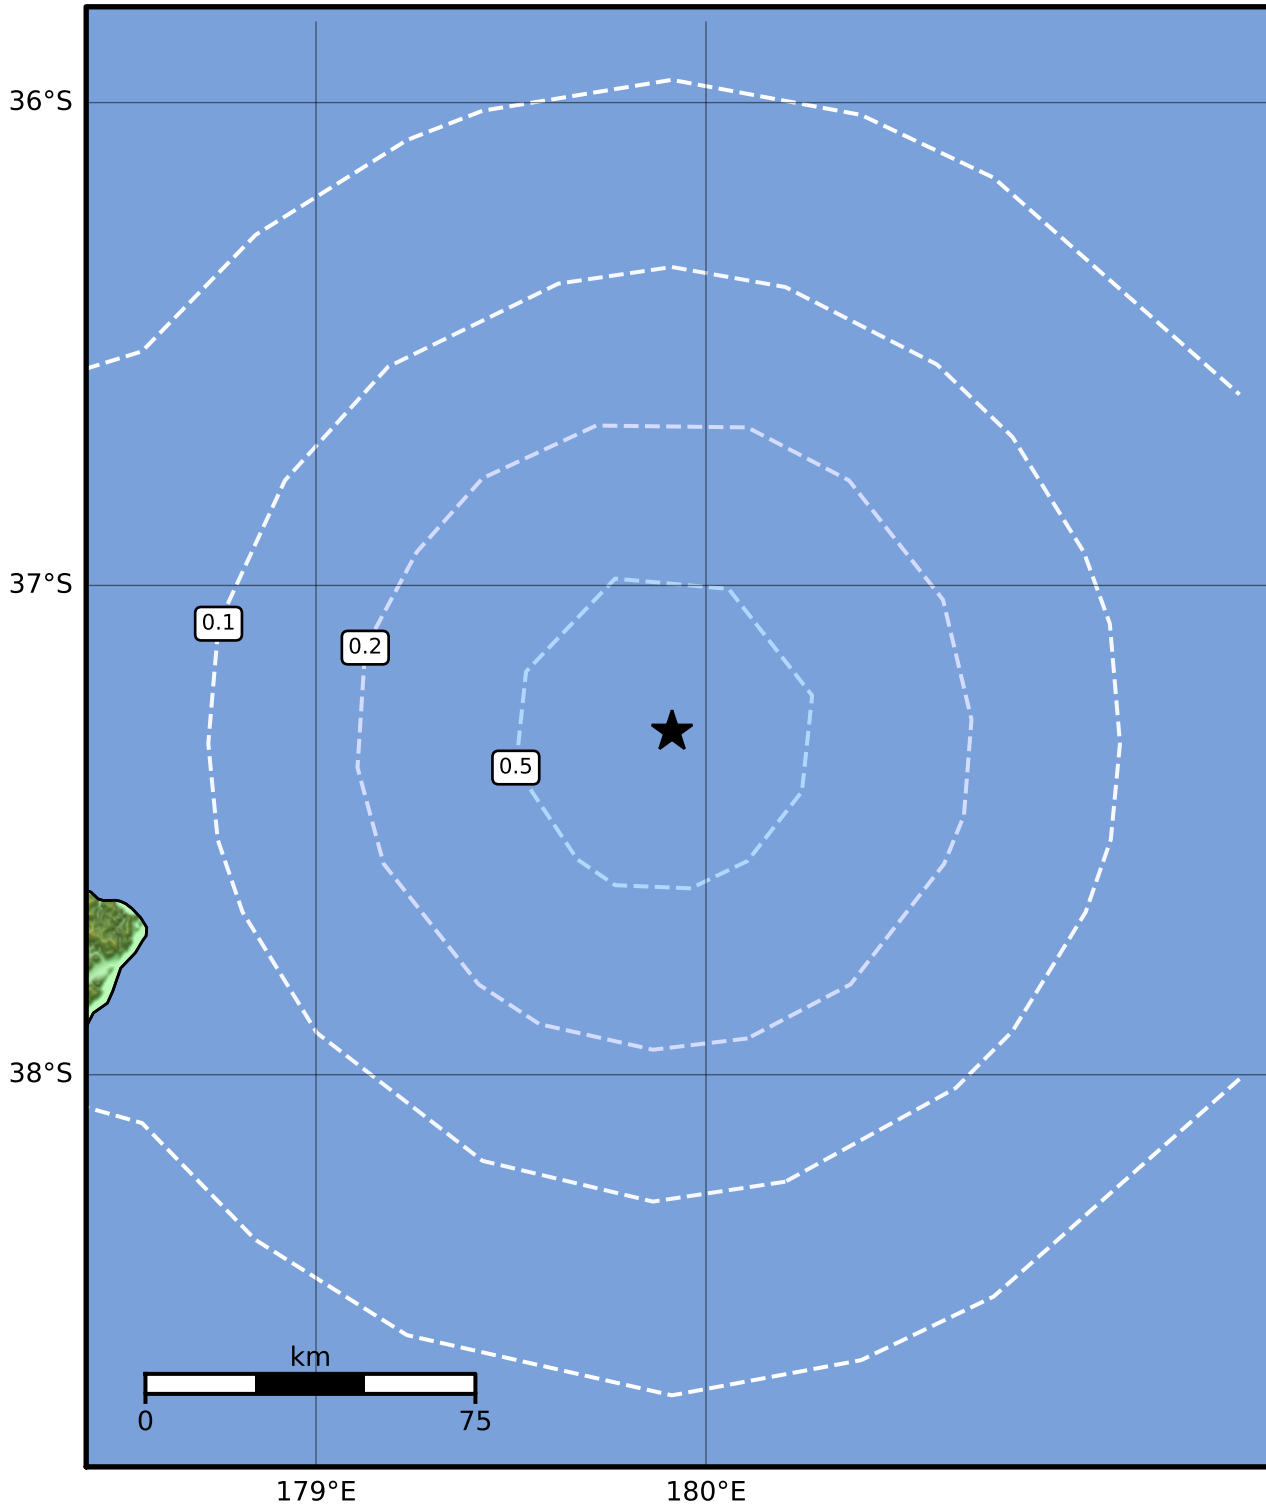

0.3 Second Peak Spectral Acceleration Map GNS Science

ShakeMap: Kermadec Trench

Jul 13, 2023 09:57:44 UTC M3.6 S37.30 E179.91 Depth: 33.0km ID:2023p522743

<b>SA(0.3) (%g)</b>	<b>0.1</b>	<b>0.2</b>	<b>0.5</b>	<b>1</b>	<b>2</b>	<b>5</b>	<b>10</b>	<b>20</b>	<b>50</b>	<b>100</b>	<b>200</b>
---------------------	------------	------------	------------	----------	----------	----------	-----------	-----------	-----------	------------	------------

Scale based on Moratalla et al.(2021) and Worden et al.(2012) Version 8: Processed 2023-07-13T12:58:23Z

△ Seismic Instrument ○ Reported Intensity ★ Epicenter