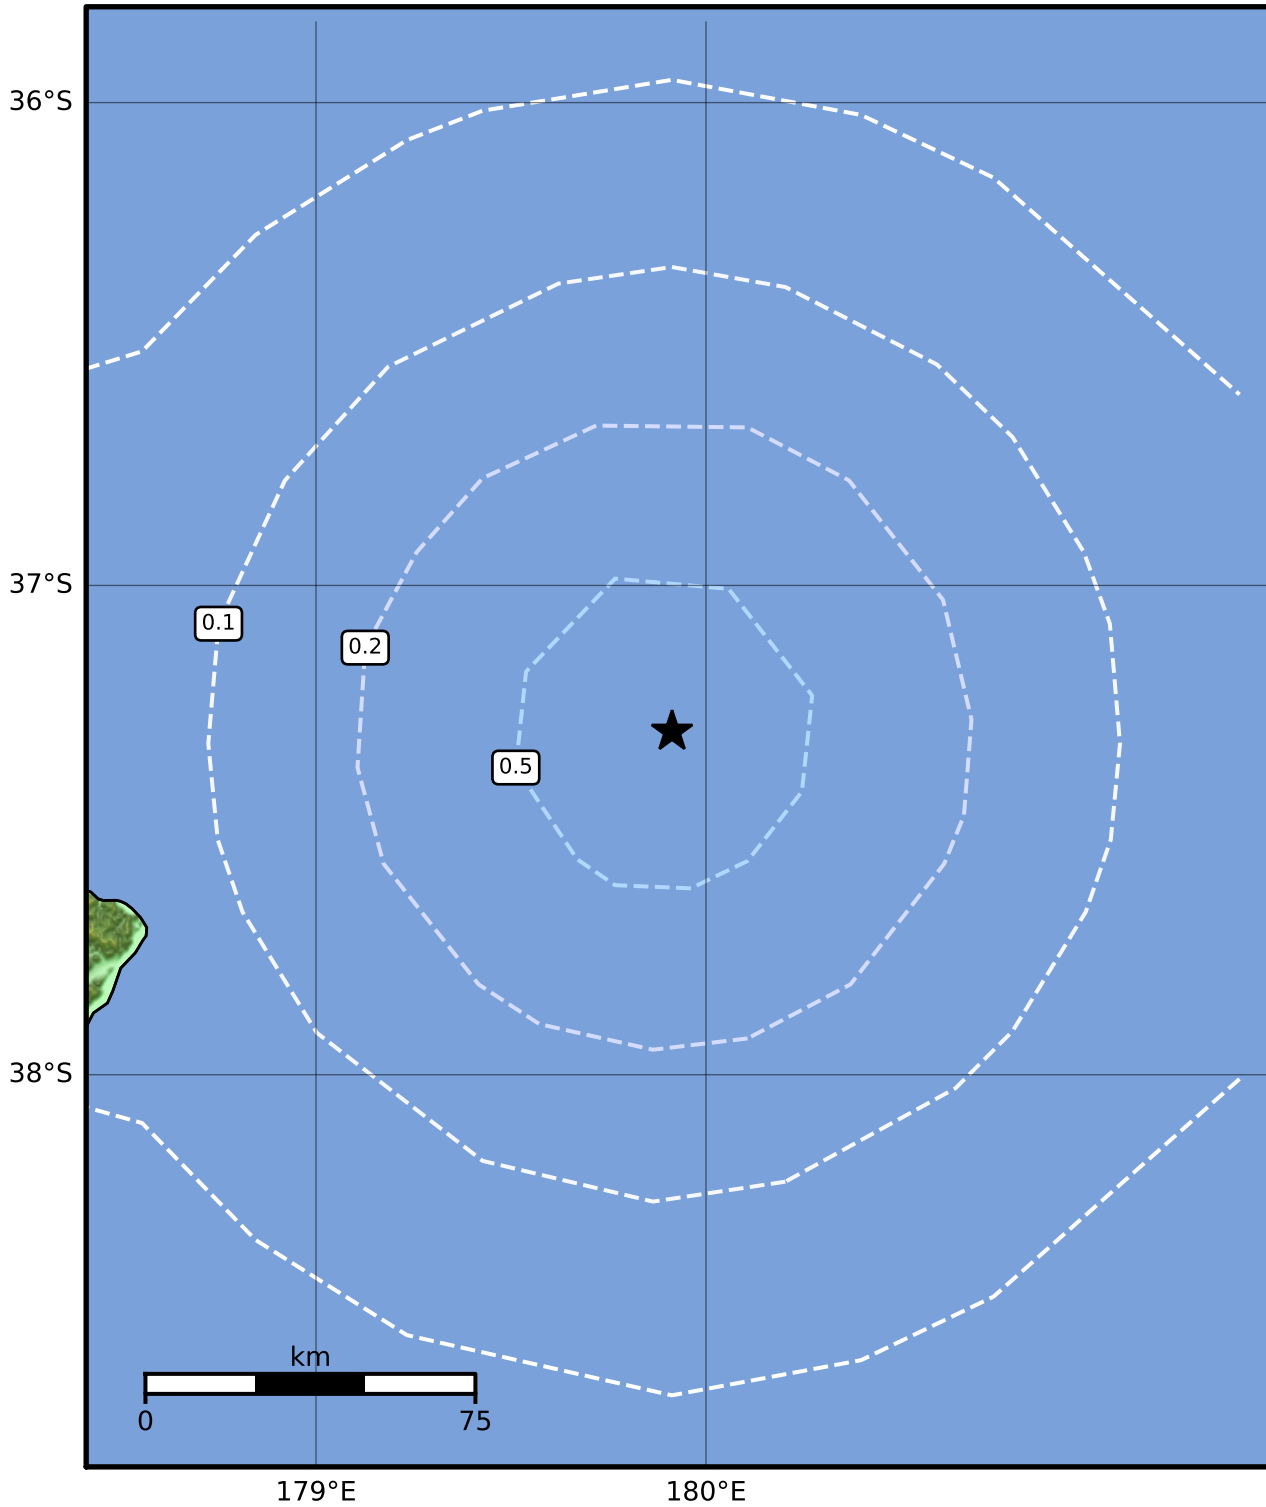

0.3 Second Peak Spectral Acceleration Map GNS Science

ShakeMap: Kermadec Trench

Jul 13, 2023 09:57:44 UTC M3.6 S37.30 E179.91 Depth: 33.0km ID:2023p522743

<b>SA(0.3) (%g)</b>	<b>0.1</b>	<b>0.2</b>	<b>0.5</b>	<b>1</b>	<b>2</b>	<b>5</b>	<b>10</b>	<b>20</b>	<b>50</b>	<b>100</b>	<b>200</b>
---------------------	------------	------------	------------	----------	----------	----------	-----------	-----------	-----------	------------	------------

Scale based on Moratalla et al.(2021) and Worden et al.(2012) Version 10: Processed 2023-07-13T13:06:32Z

△ Seismic Instrument   ○ Reported Intensity   ★ Epicenter