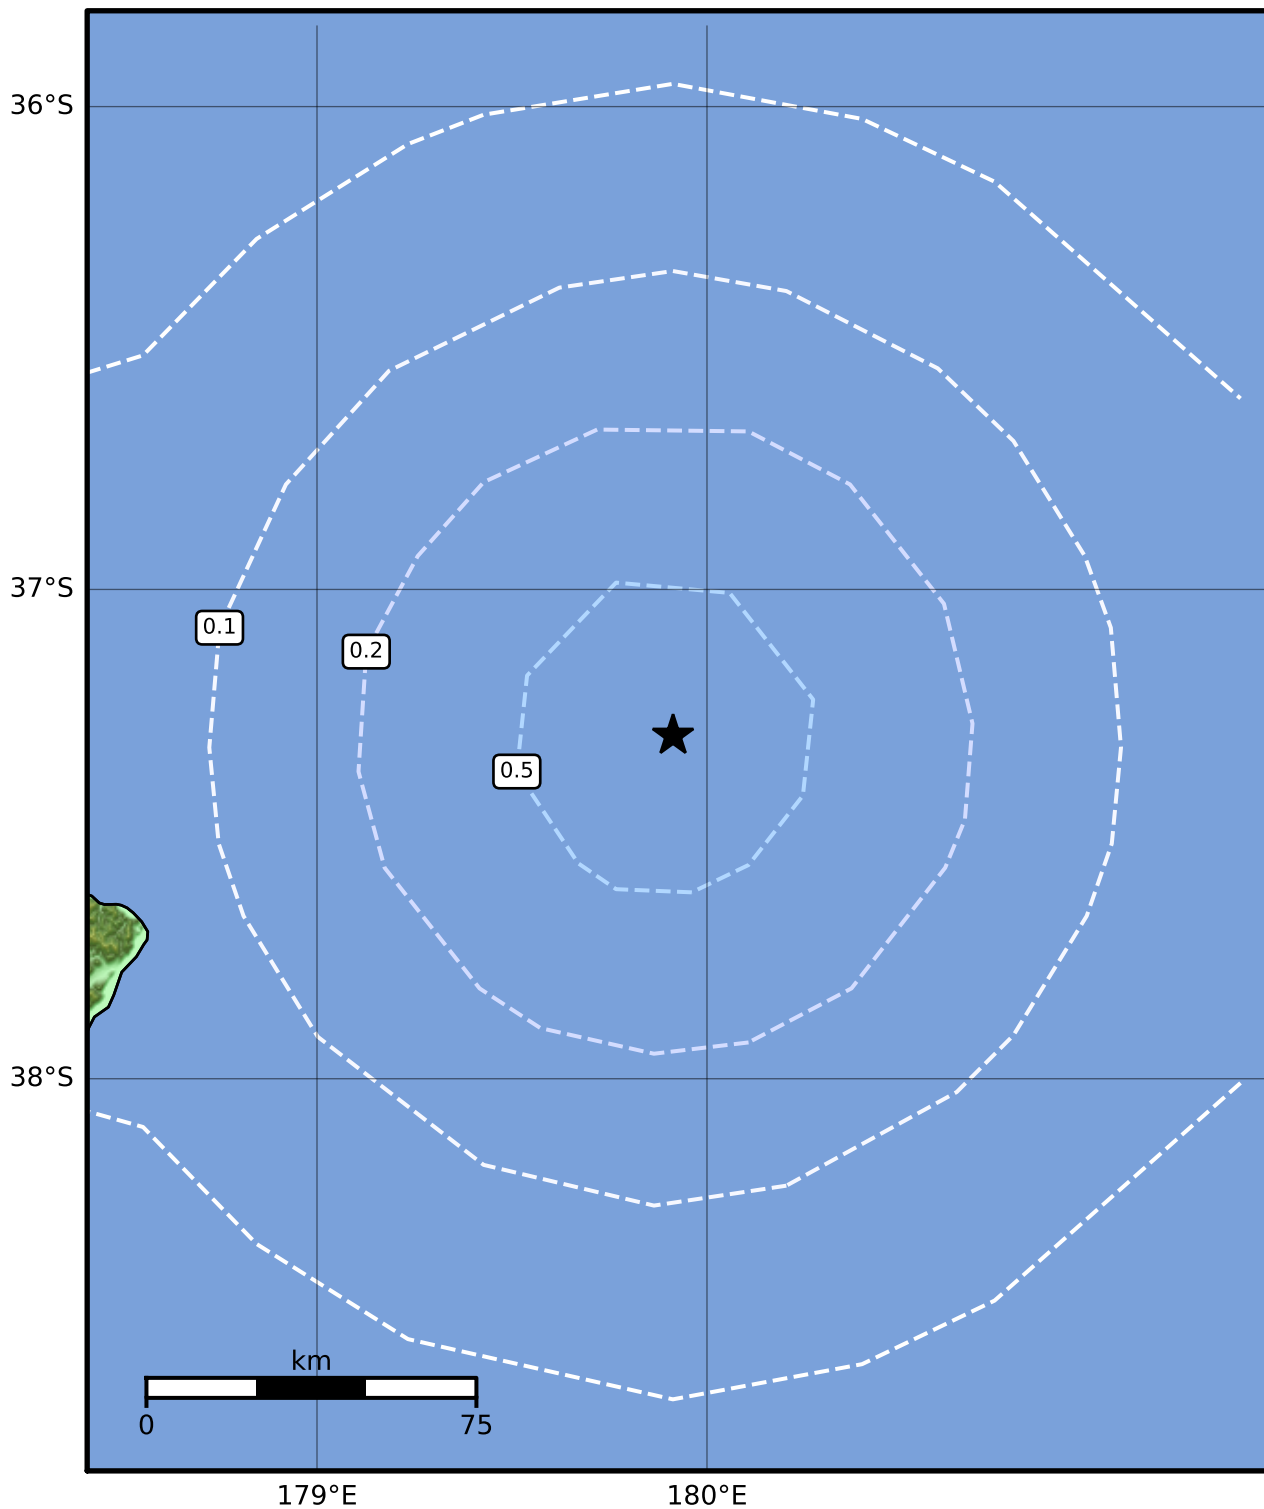

0.3 Second Peak Spectral Acceleration Map GNS Science

ShakeMap: Kermadec Trench

Jul 13, 2023 09:57:44 UTC M3.6 S37.30 E179.91 Depth: 33.0km ID:2023p522743

<b>SA(0.3) (%g)</b>	<b>0.1</b>	<b>0.2</b>	<b>0.5</b>	<b>1</b>	<b>2</b>	<b>5</b>	<b>10</b>	<b>20</b>	<b>50</b>	<b>100</b>	<b>200</b>
---------------------	------------	------------	------------	----------	----------	----------	-----------	-----------	-----------	------------	------------

Scale based on Moratalla et al.(2021) and Worden et al.(2012) Version 10: Processed 2023-07-13T15:58:48Z

△ Seismic Instrument   ○ Reported Intensity   ★ Epicenter