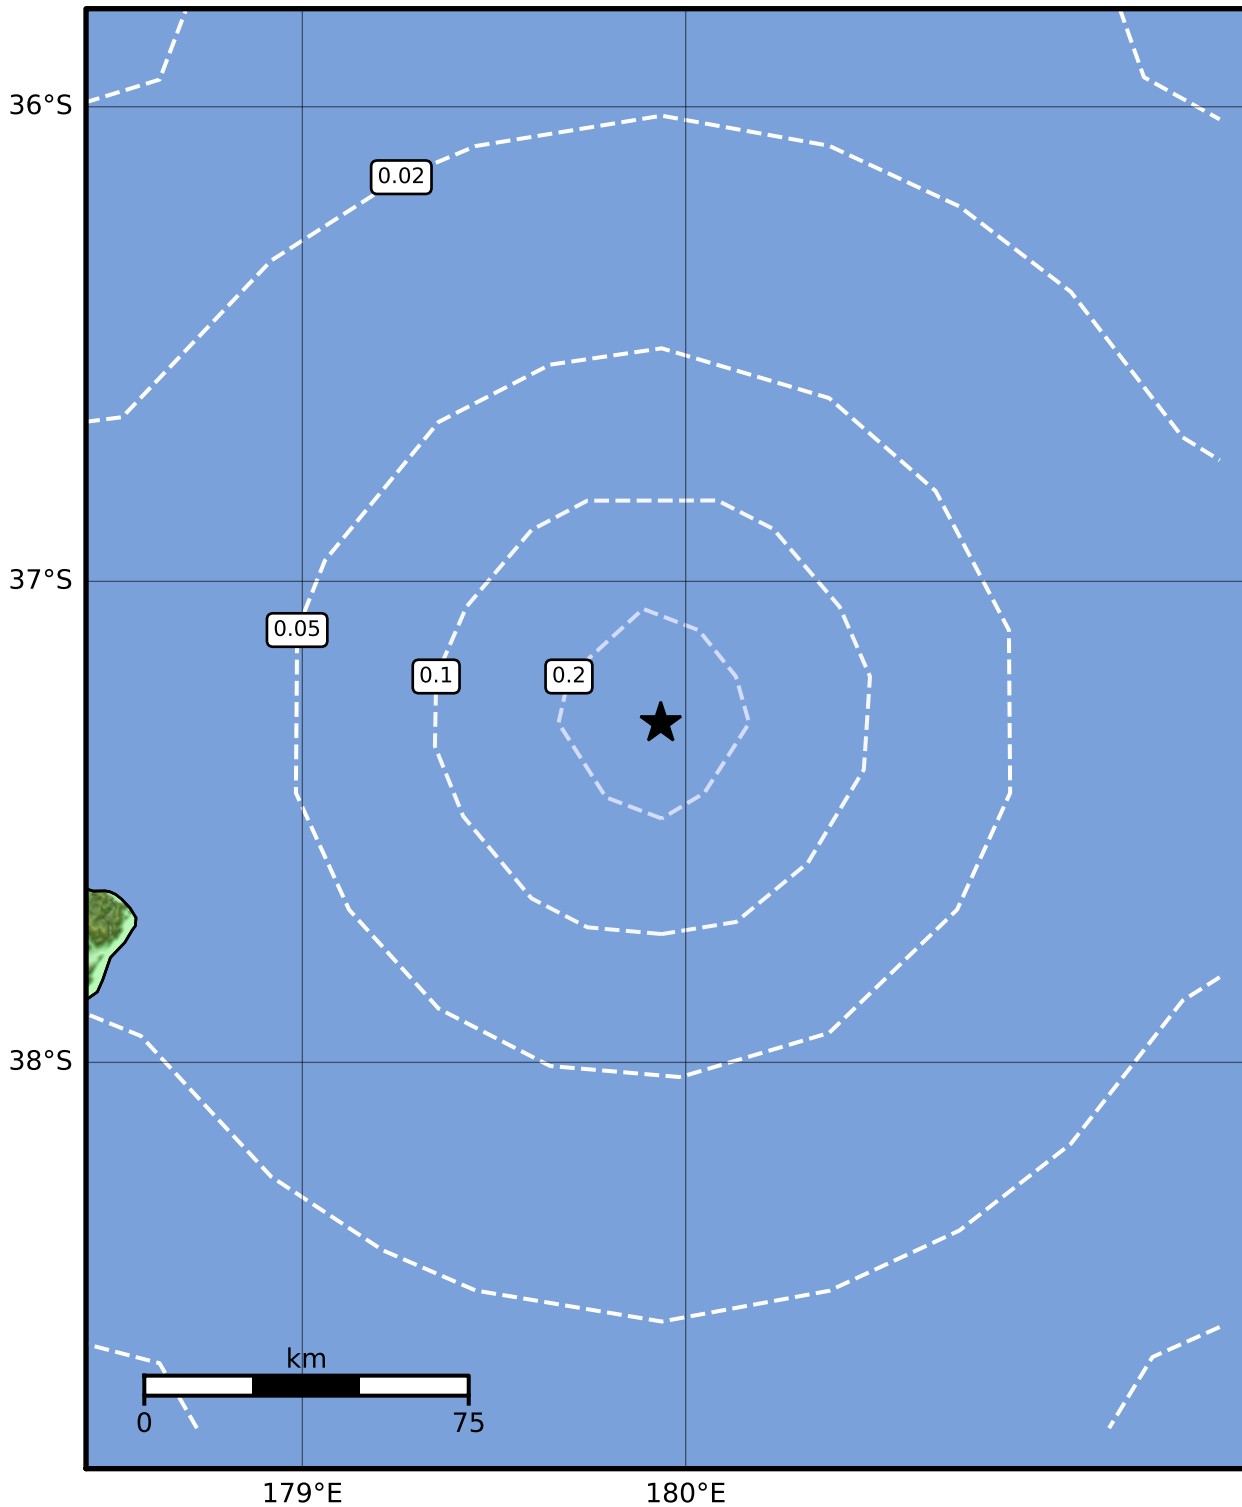

0.3 Second Peak Spectral Acceleration Map GNS Science

ShakeMap: Kermadec Trench

Jul 13, 2023 09:57:44 UTC M3.6 S37.30 E179.94 Depth: 33.0km ID:2023p522743

<b>SA(0.3) (%g)</b>	<b>0.1</b>	<b>0.2</b>	<b>0.5</b>	<b>1</b>	<b>2</b>	<b>5</b>	<b>10</b>	<b>20</b>	<b>50</b>	<b>100</b>	<b>200</b>
---------------------	------------	------------	------------	----------	----------	----------	-----------	-----------	-----------	------------	------------

Scale based on Moratalla et al.(2021) and Worden et al.(2012) Version 14: Processed 2023-07-25T04:18:31Z

△ Seismic Instrument   ○ Reported Intensity   ★ Epicenter