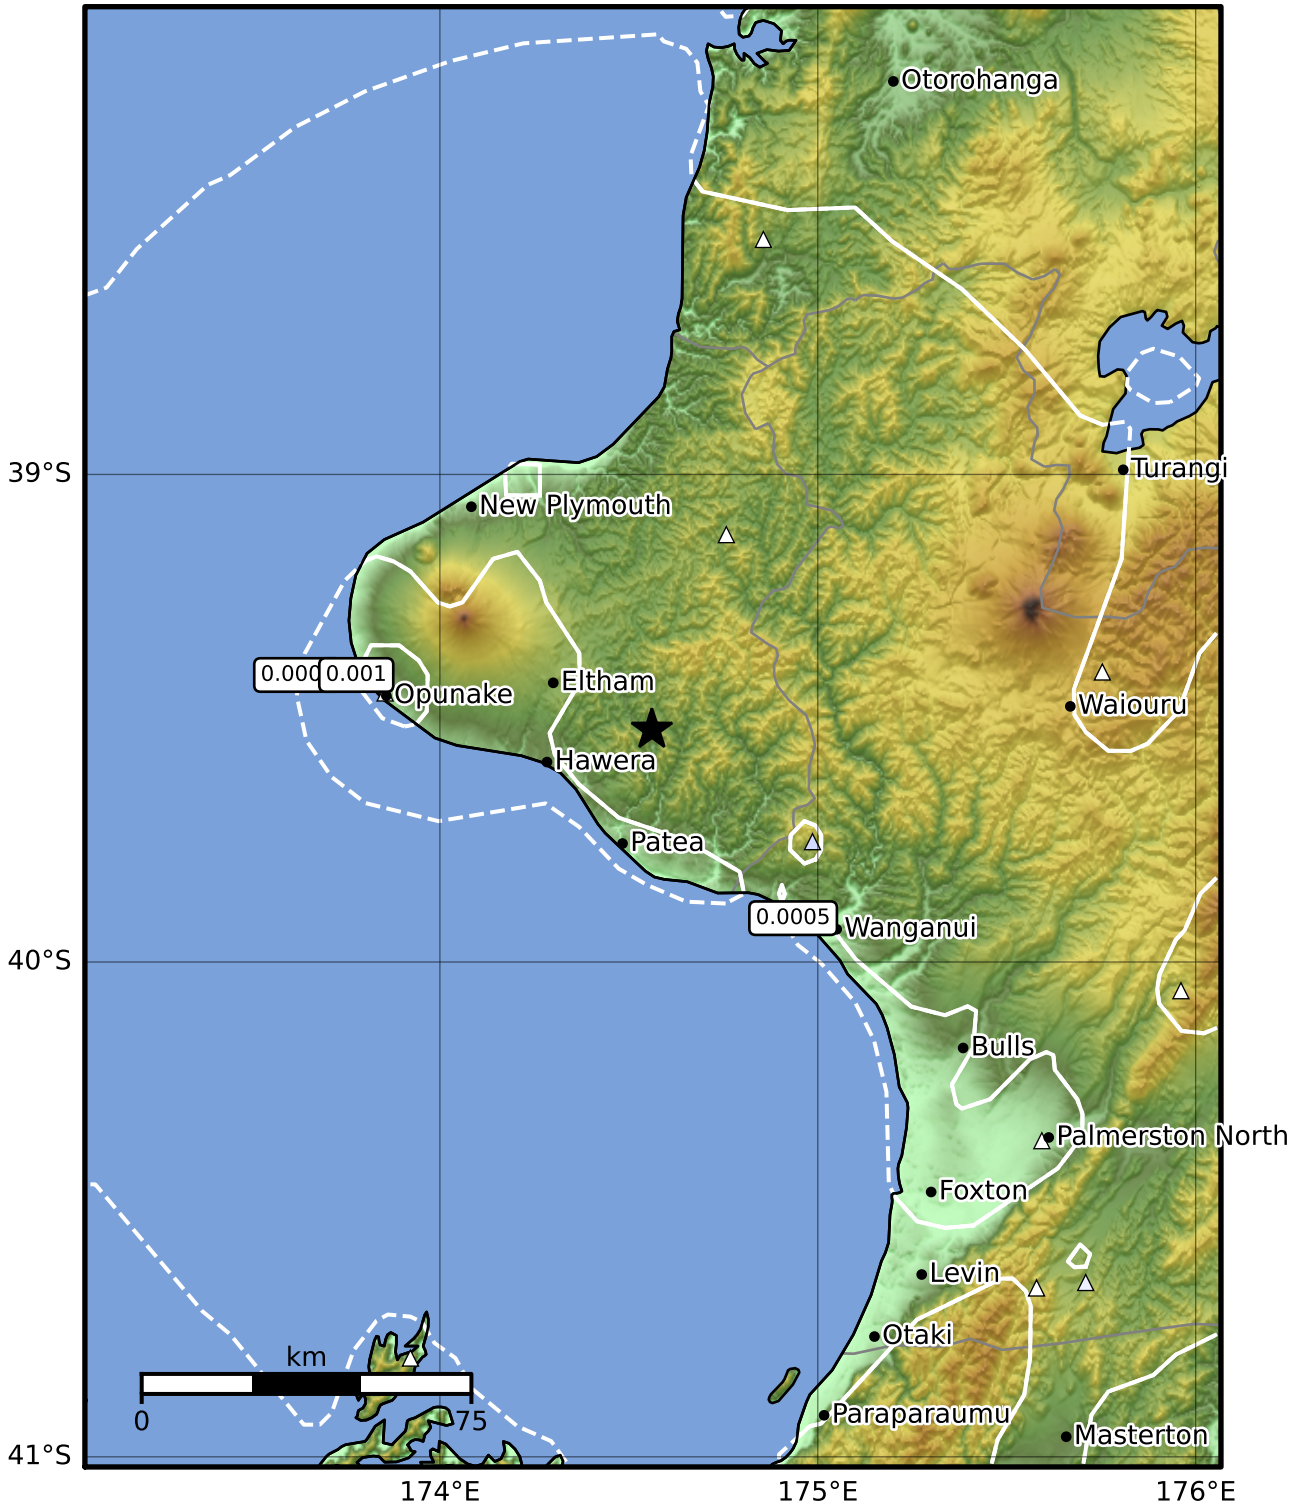

3.0 Second Peak Spectral Acceleration Map GNS Science
ShakeMap: Taranaki

Jul 16, 2023 20:40:29 UTC M3.6 S39.52 E174.56 Depth: 143.6km ID:2023p532057

SA(3.0) (%g)	0.1	0.2	0.5	1	2	5	10	20	50
--------------	-----	-----	-----	---	---	---	----	----	----

Scale based on Moratalla et al.(2021) and Worden et al.(2012) Version 11: Processed 2023-07-28T01:27:19Z
 △ Seismic Instrument ○ Reported Intensity ★ Epicenter