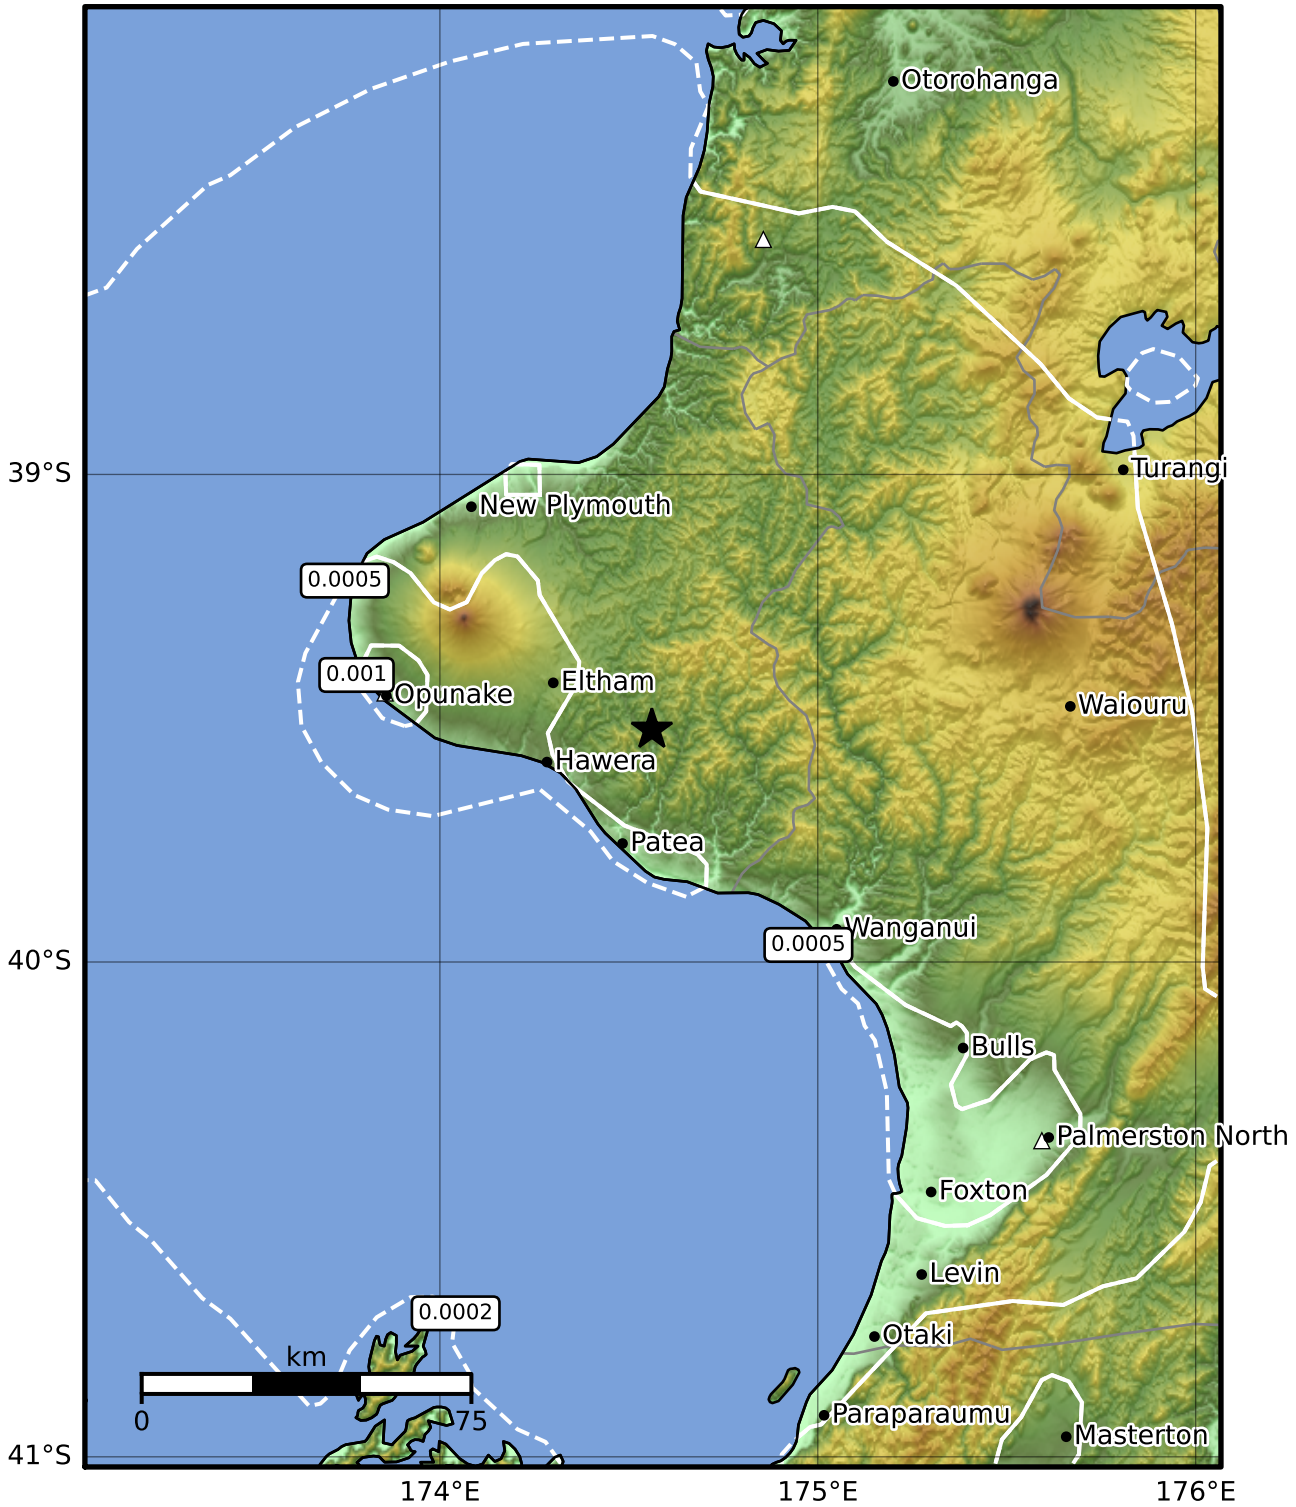

3.0 Second Peak Spectral Acceleration Map GNS Science
ShakeMap: Taranaki

Jul 16, 2023 20:40:29 UTC M3.6 S39.52 E174.56 Depth: 143.6km ID:2023p532057

SA(3.0) (%g)	0.1	0.2	0.5	1	2	5	10	20	50
--------------	-----	-----	-----	---	---	---	----	----	----

Scale based on Moratalla et al.(2021) and Worden et al.(2012) Version 12: Processed 2023-07-28T01:34:15Z

△ Seismic Instrument ○ Reported Intensity ★ Epicenter